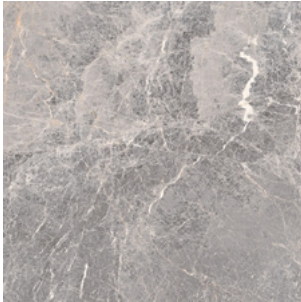

Starling

THE LOW-MAINTENANCE SOLUTION FOR INTERIORS THAT CAN BENEFIT FROM THE REFINED APPEARANCE OF MARBLE

Light Grey 24" x 48"

Colors

Light Grey

Calacatta

Dolomite

Silver Grey

Sizes

24" x 48"
Rectified

24" x 24"
Rectified

12" x 24"
Rectified

3" x 12"
Rectified

Field Tiles*

SIZE	THICKNESS	FINISH
12" x 24" Rectified	10 mm	Matte & Polished
24" x 24" Rectified	10 mm	Matte & Polished
24" x 48" Rectified	10 mm	Matte & Polished
3" x 12" Rectified	10 mm	Matte & Polished