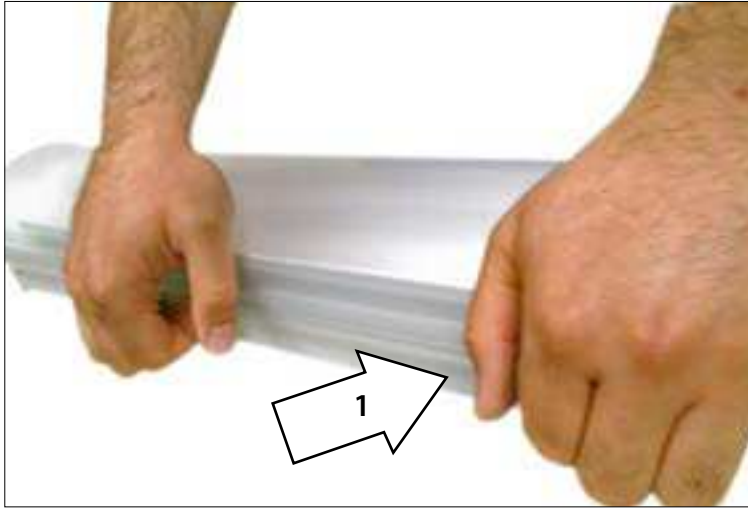

**LENS REMOVAL INSTRUCTIONS**

1. Push down on one side to release lock.

2. Place fingers under rib and pull outward from center of fixture.

3. Rotate lens counterclockwise to release from rear reflector.