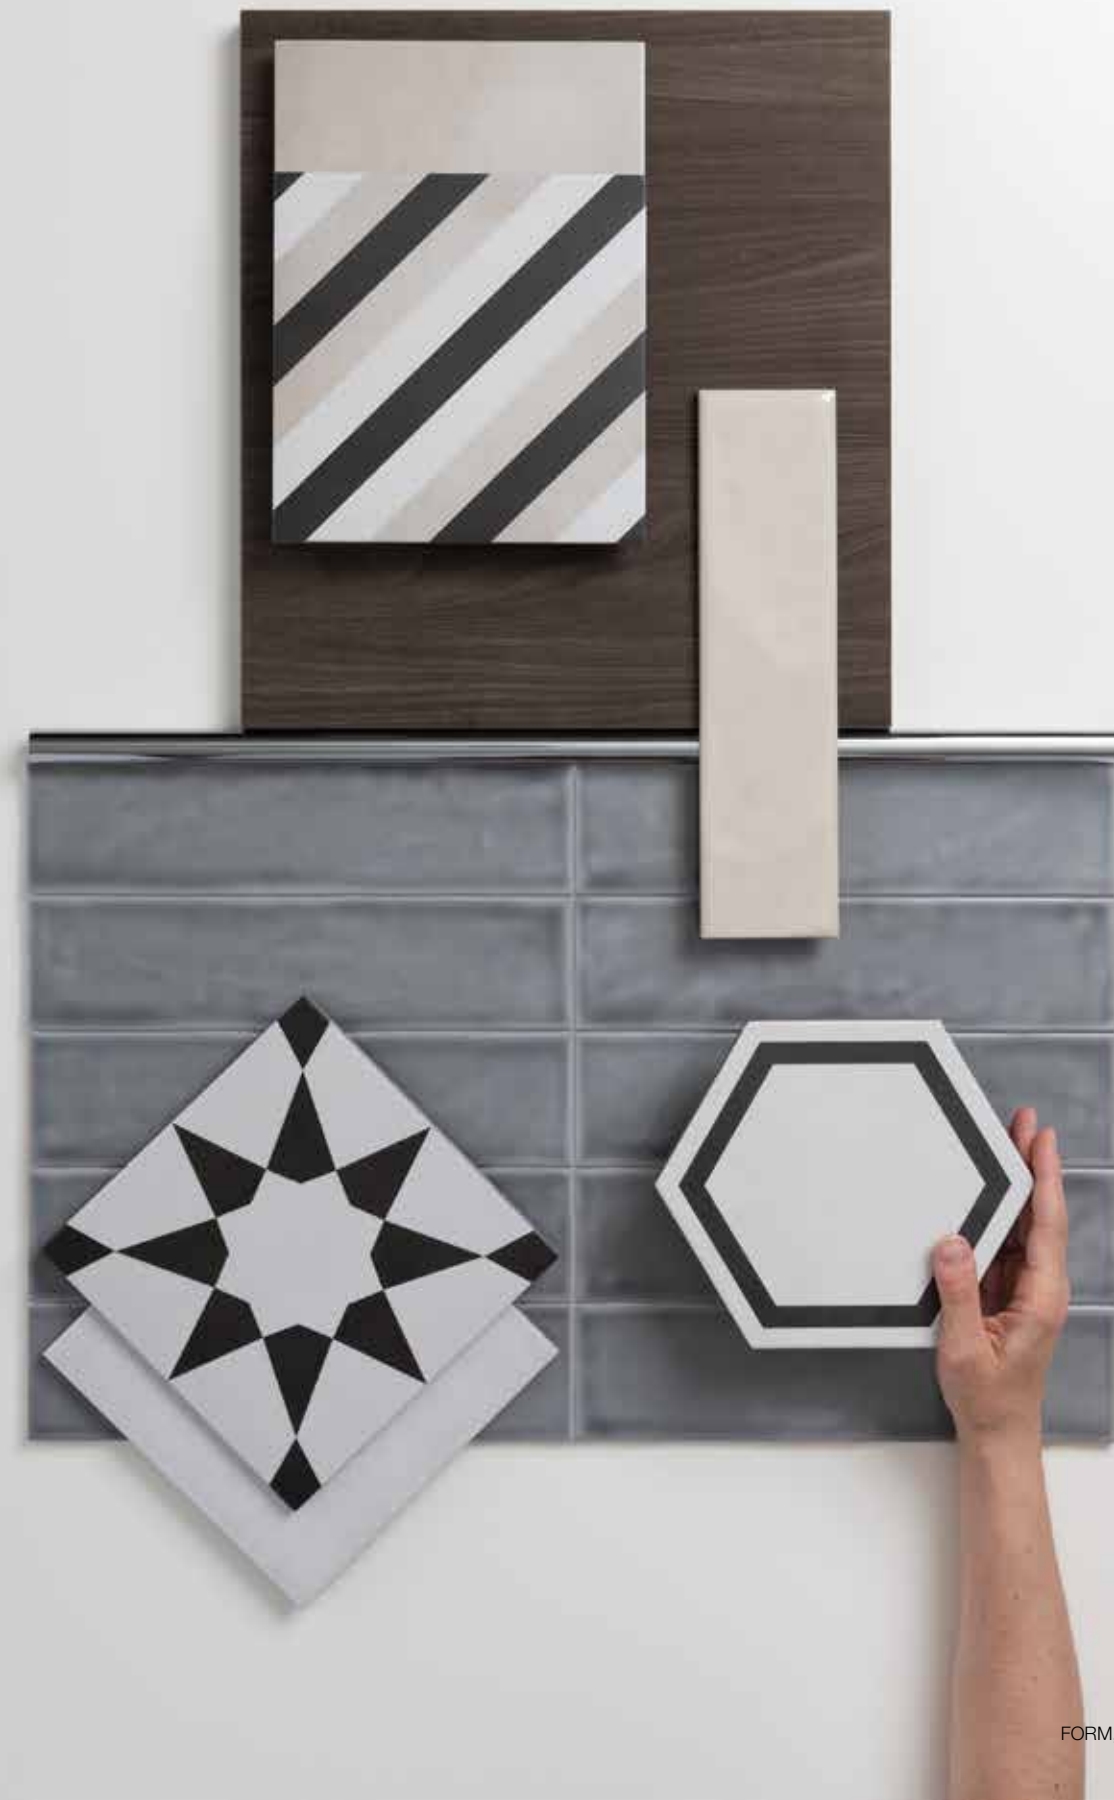

The Anatolia difference
Unmatched elegance and unparalleled perfection.

Anatolia reinvents shapes and design compositions through refined color palettes, innovative graphical refinements and creative reinterpretations of traditional, cultural and trend led inspirations. Meticulous care is taken to enhance a product's formation through graphical and technical improvements at every step of the development and execution process. This leads to the most exquisite and discerning tile collections.