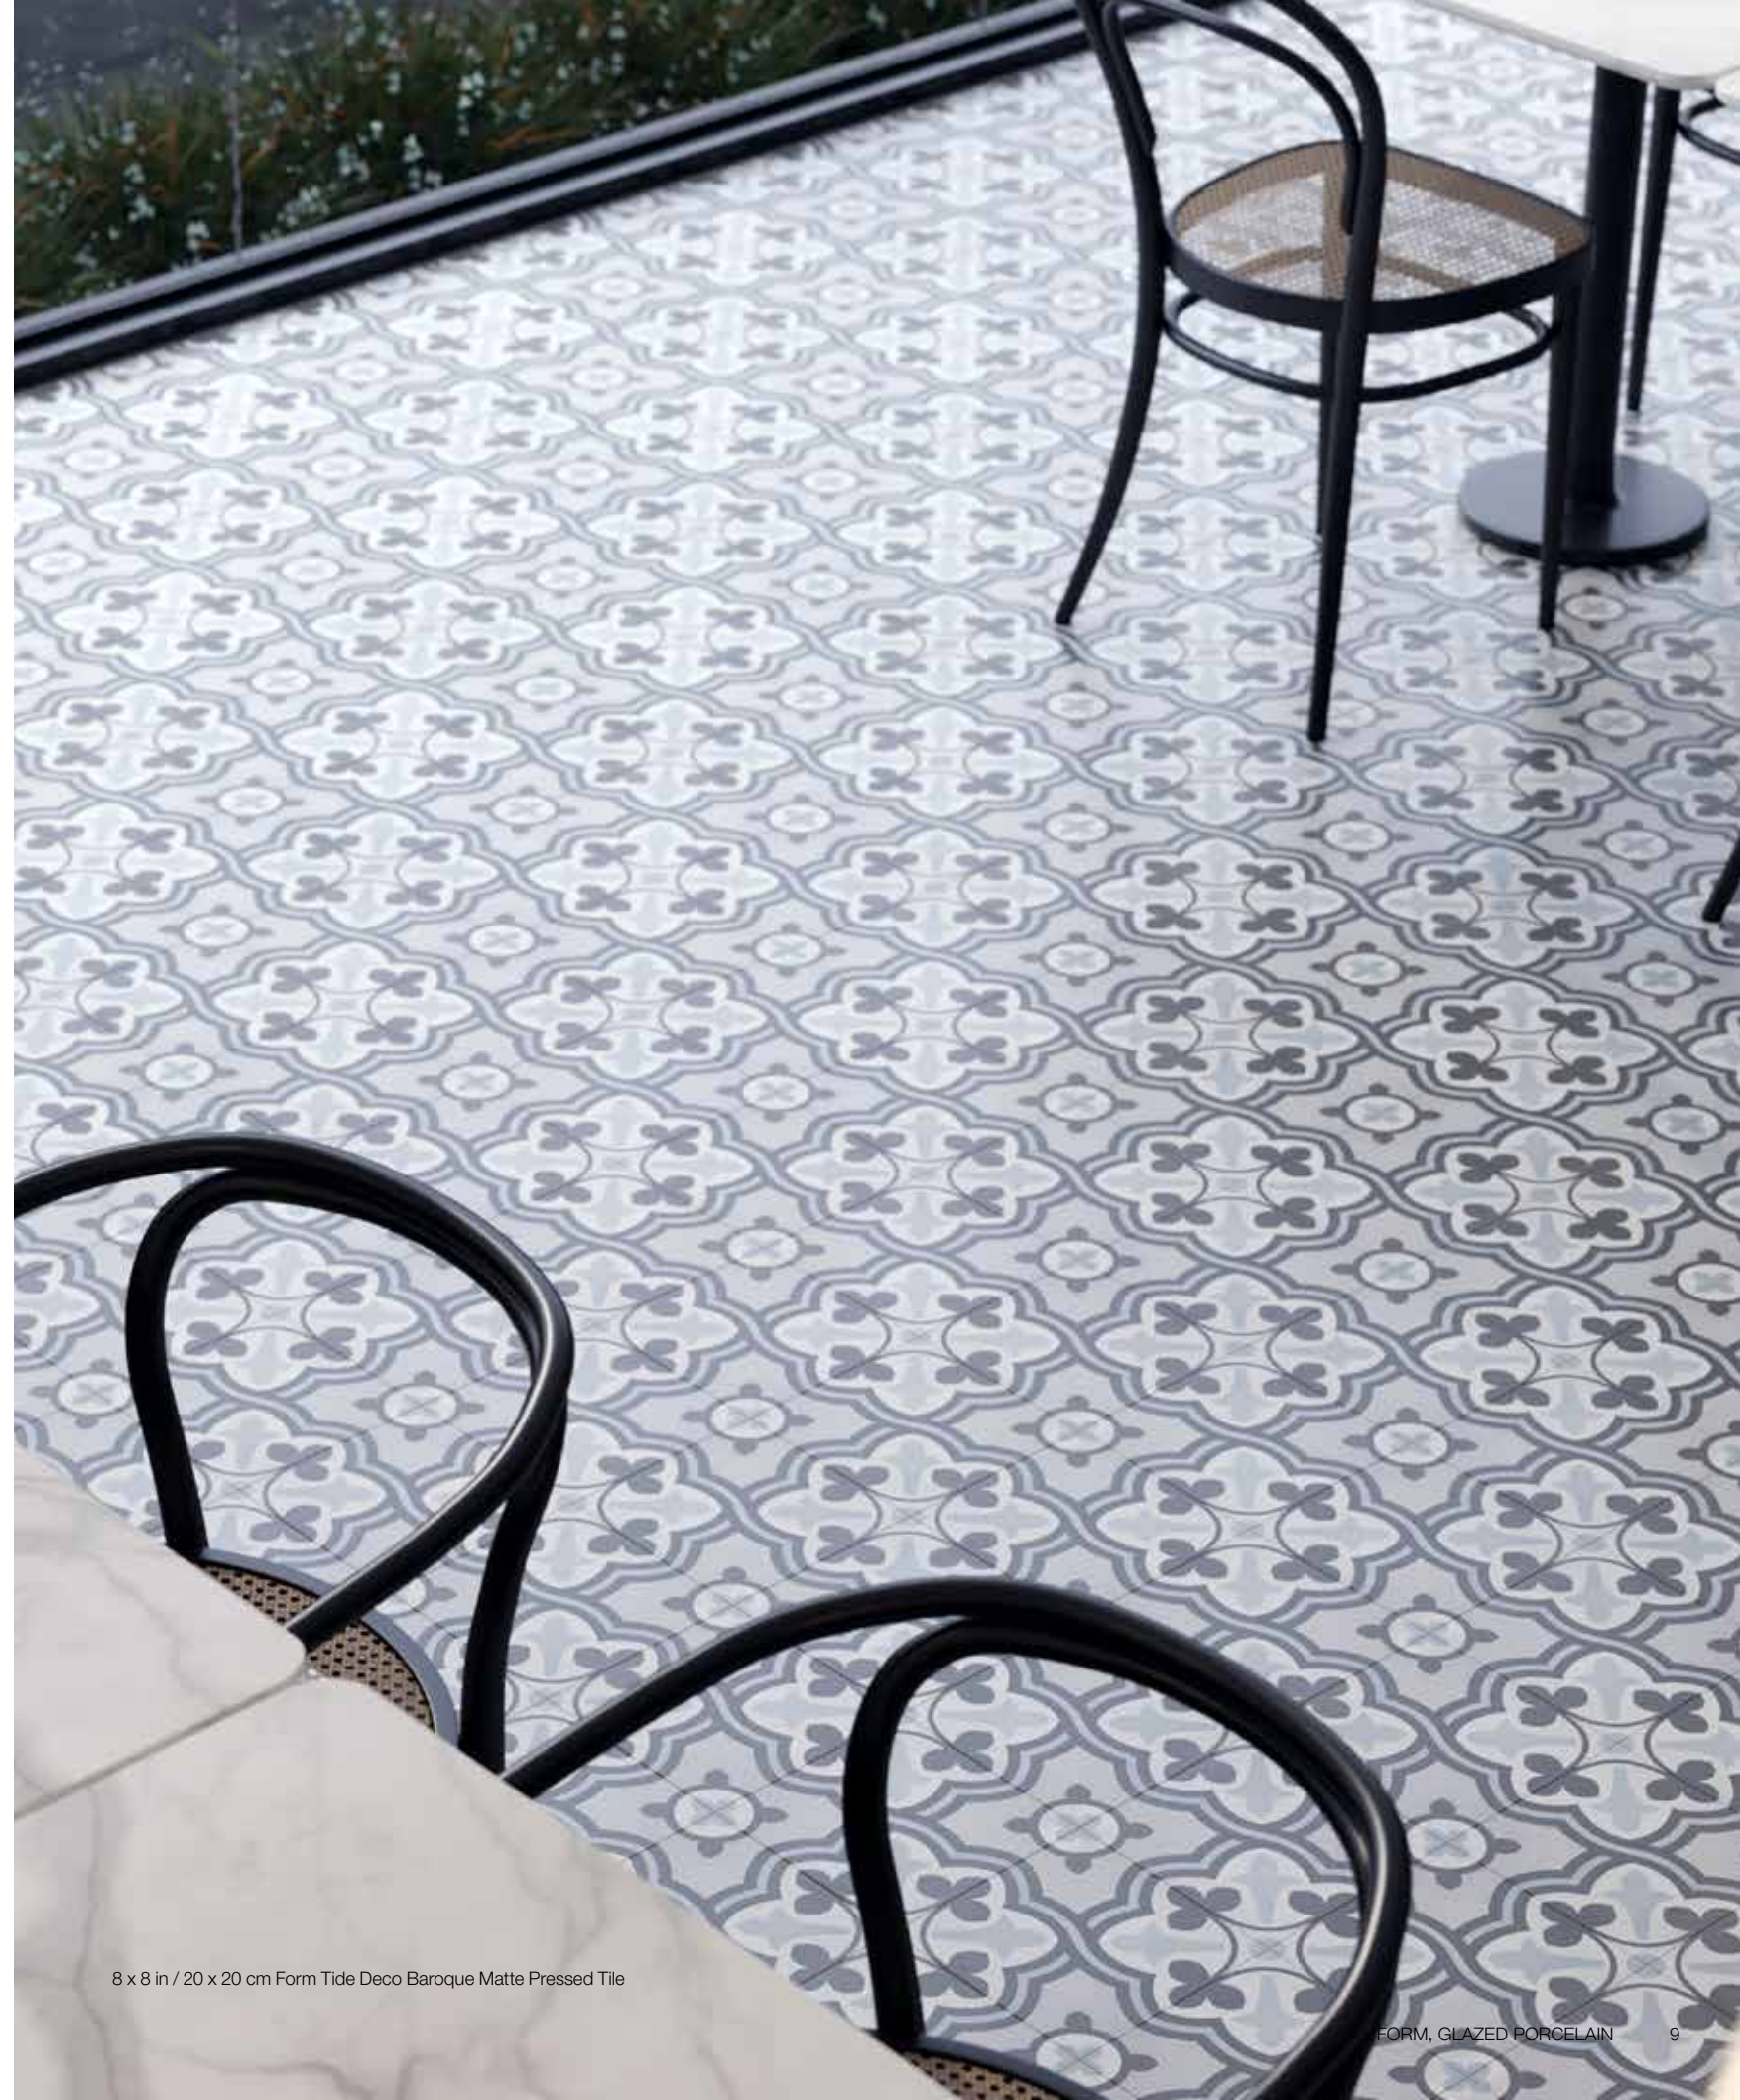

8 x 8 in / 20 x 20 cm
Sand Deco Blend
Pressed
Matte

8 x 8 in / 20 x 20 cm
Ice Deco Blend
Pressed
Matte

8 x 8 in / 20 x 20 cm
Tide Deco Blend
Pressed
Matte

8 x 8 in / 20 x 20 cm Form Tide Deco Baroque Matte Pressed Tile