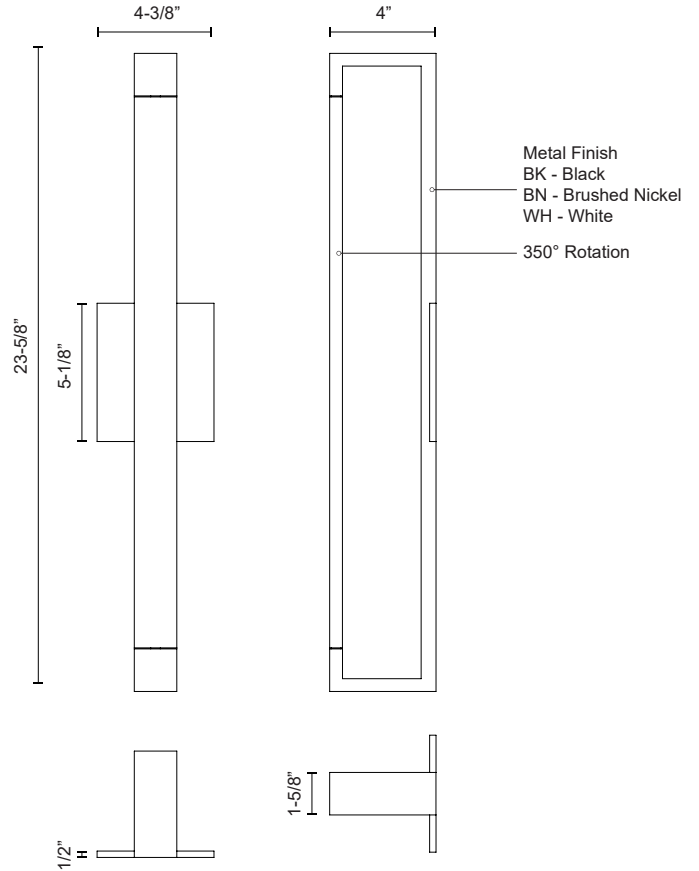

SWIVEL WS24324

WALL

PROJECT

WS24324-BN
Brushed Nickel

WS24324-BK
Black

WS24324-WH
White

SPECIFICATION DETAILS

Fixture Dimensions	W4-3/8" x H23-5/8" x E4"
Light Source	AC LED Module
Wattage	26W
Total Lumens	2125lm
Delivered Lumens	BK-1623lm*; WH-2013lm;
Voltage	120V
Color Temperature	3000K
CRI (Ra)	90CRI
Optional Color Temps	2700K - 5000K Available, Minimum Order Quantities Apply
LED Rated Life	50,000 hours
Dimming	100% - 10%, ELV Dimmer (Not Included)
Diffuser Details	Frosted acrylic diffuser
Location	Dry
Illumination Direction	Fontlight Illumination
Mounting Style	Ceiling and Wall, All Orientation
Canopy Dimensions	W4-3/8" x H5-1/8" x E1/2"
Paint Finish	BK02; BN02; WH02;

* For custom options, consult factory for details.

* For warranty information, please visit www.kuzcolighting.com/warranty

DESCRIPTION

Rectangular machined aluminum heat-sink. Lightly textured powder-coat finish. Inset opal polymeric diffuser. Adjustable directional light with rotational arm. Custom options available.