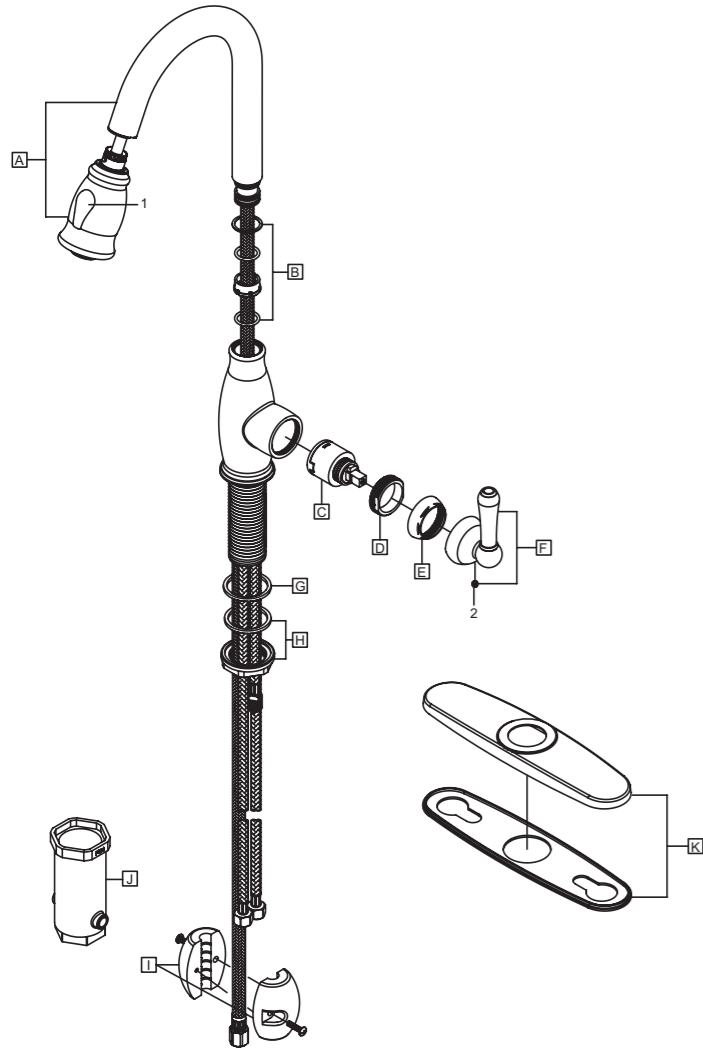

(3) **For 3-Hole Installation:-** Install supplied deck plate underneath of the faucet. Apply plumbers putty under the base gasket. Place the faucet in position on the sink.

(4) From under the sink thread locknut to the faucet. Tighten the locknut with the help of supplied mounting tool.

(5) Install the weight on the pull-down spray head hose. Adjust the weight so that the pull-down spray head is retractable. Connect pull-down spray head hose to the outlet hose.

Tools:

Adjustable Wrench

Plumbers Putty

Teflon Tape

Rags

INSTALLATION

Exploded Drawing:

* Note: Please specify finish/color when ordering.

	ITEM #	DESCRIPTION
A	OP-420054*	Pull Down Spray Head
B	OP-420055	Spray Hose and O-ring
C	OP-420056	Spout Repair Kit
D	OP-390003	Ceramic Disc Cartridge
E	OP-420057	Locknut
F	OP-420058*	Cap
G	OP-120004*	Lever Handle
H	OP-420059	Washer
I	OP-520005	Mounting Kit
J	OP-420062	Weight
K	OP-420045*	Deck Plate
L	OP-520003	Mounting Kit
M	OP-520012	Mounting Tool
1	OP-420060	O-Ring
2	OP-420061	Allen Screw

* Note: Please specify finish/color when ordering.

	ITEM #	DESCRIPTION
A	OP-420064*	1.8 GPM Pull-Down Spray Head & Hose
A	OP-420040*	1.5 GPM Pull-Down Spray Head & Hose
B	OP-420041	Spout repair Kit
C	OP-320002	Ceramic Disc Cartridge
D	OP-420042	Retainer Nut
E	OP-420043*	Cap
F	OP-120002*	Lever Handle
G	OP-420044	Washer
H	OP-520005	Locknut
I	OP-420062	Weight
J	OP-520012	Mounting Tool
K	OP-420045*	Deck Plate
1	OP-420046	Button
2	OP-420047	Allen Screw