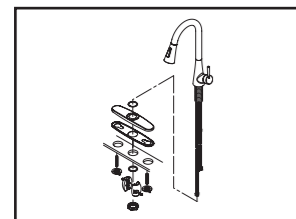

Warnings and Notes:

Check with local plumbing code requirements before installation.
 This product should be installed by a local listed plumber.
Do not use plumbers putty on threads.

Installation Steps:

Single Handle Pull-Down Kitchen Faucet

(1) Shut off water supplies. Remove old faucet. Clean mounting surface in preparation for new faucet.

(2) **For 1-Hole Installation:-** Install 1-Hole mounting assembly on the faucet. Ensure there is a washer under the faucet. Place the faucet in position on the sink.

(3) **For 3-Hole Installation:-** Install supplied deck plate underneath of the faucet. Apply plumbers putty under the base gasket. Place the faucet in position on the sink.

(4) From under the sink thread locknut to the faucet. Tighten the locknut with the help of supplied mounting tool.

(5) Install the weight on the pull-down spray head hose. Adjust the weight so that the pull-down spray head is retractable. Connect pull-down spray head hose to the outlet hose.

Tools:

Adjustable Wrench