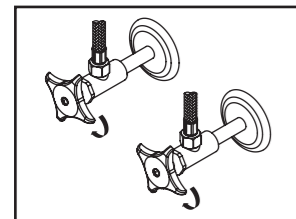

Warnings and Notes:

Check with local plumbing code requirements before installation.
 This product should be installed by a local listed plumber.
Do not use plumbers putty on threads.

Installation Steps:

Single Handle Pull-Down Kitchen Faucet

(1) Shut off water supplies. Remove old faucet. Clean mounting surface in preparation for new faucet.

(2) **For 1-Hole Installation:-** Install 1-Hole mounting assembly on the faucet. Ensure there is a washer under the faucet. Place the faucet in position on the sink.

(3) **For 3-Hole Installation:-** Install supplied deck plate underneath of the faucet. Apply plumbers putty under the base gasket. Place the faucet in position on the sink.

(4) From under the sink thread locknut to the faucet. Tighten the locknut with the help of supplied mounting tool.