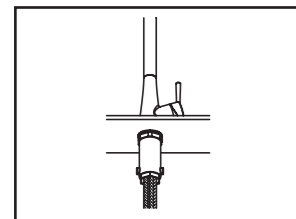

Single Handle Pull-Down Kitchen Faucet

(1) Shut off water supplies. Remove old faucet. Clean mounting surface in preparation for new faucet.

(2) **For 1-Hole Installation:-** Install 1-Hole mounting assembly on the faucet. Ensure there is a washer under the faucet. Place the faucet in position on the sink.

(3) **For 3-Hole Installation:-** Install supplied deck plate underneath of the faucet. Apply plumbers putty under the base gasket. Place the faucet in position on the sink.

(4) From under the sink thread locknut to the faucet. Tighten the locknut with the help of supplied mounting tool.

(5) Install the weight on the pull-down spray head hose. Adjust the weight so that the pull-down spray head is retractable. Connect pull-down spray head hose to the outlet hose.

Tools:

Adjustable Wrench