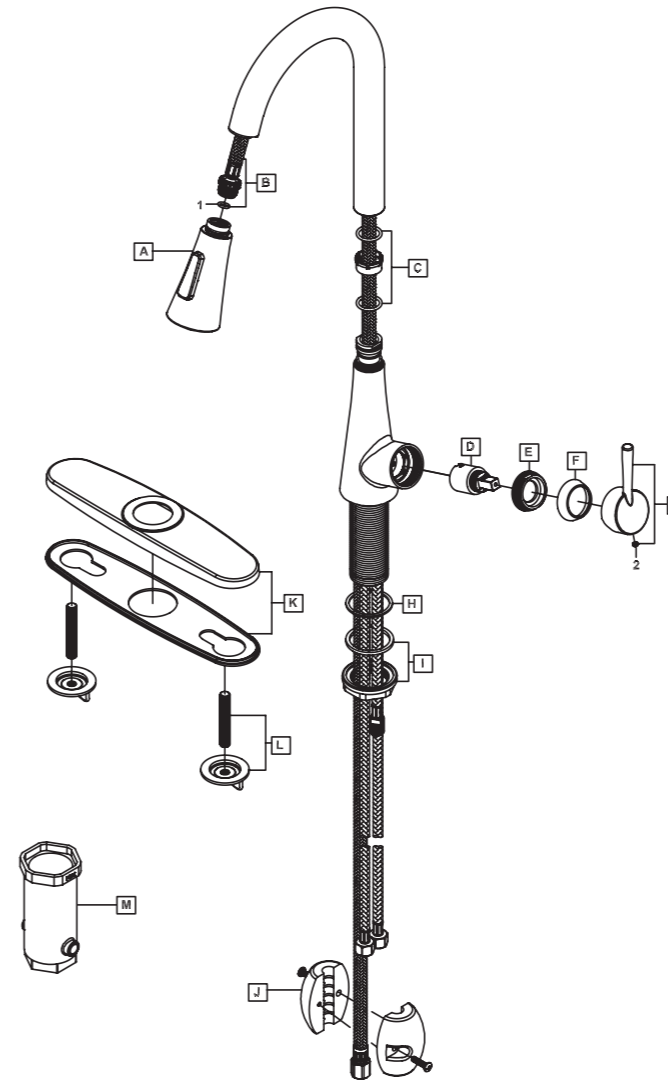

(3) **For 3-Hole Installation:-** Install supplied deck plate underneath of the faucet. Apply plumbers putty under the base gasket. Place the faucet in position on the sink.

(4) From under the sink thread locknut to the faucet. Tighten the locknut with the help of supplied mounting tool.

(5) Install the weight on the pull-down spray head hose. Adjust the weight so that the pull-down spray head is retractable. Connect pull-down spray head hose to the outlet hose.

Tools:

Adjustable Wrench

Plumbers Putty

Teflon Tape

Rags

INSTALLATION

Exploded Drawing:

* Note: Please specify finish/color when ordering.

	ITEM #	DESCRIPTION
A	OP-420054*	Pull Down Spray Head
B	OP-420055	Spray Hose and O-ring
C	OP-420056	Spout Repair Kit
D	OP-390003	Ceramic Disc Cartridge
E	OP-420057	Locknut
F	OP-420058*	Cap
G	OP-120004*	Lever Handle
H	OP-420059	Washer
I	OP-520005	Mounting Kit
J	OP-420062	Weight
K	OP-420045*	Deck Plate
L	OP-520003	Mounting Kit
M	OP-520012	Mounting Tool
1	OP-420060	O-Ring
2	OP-420061	Allen Screw

* Note: Please specify finish/color when ordering.

	ITEM #	DESCRIPTION
A	OP-420064*	1.8 GPM Pull-Down Spray Head & Hose
A	OP-420040*	1.5 GPM Pull-Down Spray Head & Hose
B	OP-420041	Spout repair Kit
C	OP-320002	Ceramic Disc Cartridge
D	OP-420042	Retainer Nut
E	OP-420043*	Cap
F	OP-120002*	Lever Handle
G	OP-420044	Washer
H	OP-520005	Locknut
I	OP-420062	Weight
J	OP-520012	Mounting Tool
K	OP-420045*	Deck Plate
1	OP-420046	Button
2	OP-420047	Allen Screw