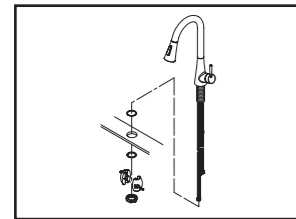

Warnings and Notes:

Check with local plumbing code requirements before installation.
 This product should be installed by a local listed plumber.
Do not use plumbers putty on threads.

Installation Steps:

Single Handle Pull-Down Kitchen Faucet

(1) Shut off water supplies. Remove old faucet. Clean mounting surface in preparation for new faucet.

(2) **For 1-Hole Installation:-** Install 1-Hole mounting assembly on the faucet. Ensure there is a washer under the faucet. Place the faucet in position on the sink.

(3) **For 3-Hole Installation:-** Install supplied deck plate underneath of the faucet. Apply plumbers putty under the base gasket. Place the faucet in position on the sink.

(4) From under the sink thread locknut to the faucet. Tighten the locknut with the help of supplied mounting tool.