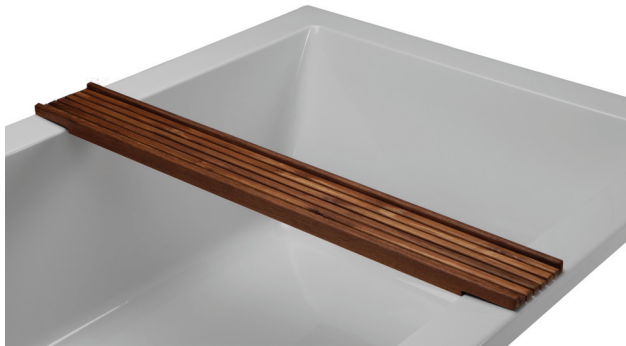

Teak Tub Trays

GENERAL SPECIFICATIONS

Material - Teak

Slatted and Solid Teak Trays shown with MTI Solutions Collection Acrylic Andrea tub. Also available for most MTI tub models, including those in the MTI Collection.

Slatted Teak Tray

Solid Teak Tray

Radius Teak Tray
shown on MTI Collection
Halo tub model 211.

Part Description	Part #	Price
Slatted Teak Tray	TK-TRAY1	\$605
Solid Teak Tray	TK-TRAY2	\$690
Radius Teak Tray	TK-RDTRAY	\$1,330

**MUST SPECIFY TUB MODEL
AT TIME OF ORDER.**
See tub options page for availability.

CONSTRUCTION AND FEATURES

- Smooth, durable teak combines beauty with practicality.
- Constructed of the finest grade of Genuine Teak.*
- Teak has the natural ability to ward off fungi, mold and mildew.
- Unsurpassed quality and workmanship.
- Handcrafted and milled in the USA.
- Radius Teak Tray currently available for Halo tub model only.
- Contact MTI for ordering details and pricing on any custom teak tray.
- Teak is inherently slip-resistant.