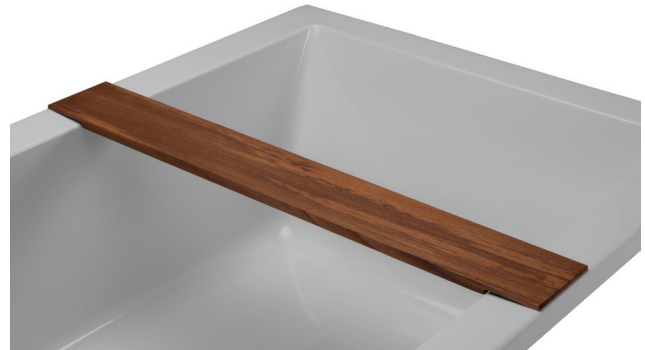

Teak Tub Trays

GENERAL SPECIFICATIONS

Material - Teak

Slatted and Solid Teak Trays shown with MTI Solutions Collection Acrylic Andrea tub. Also available for most MTI tub models, including those in the MTI Collection.

Slatted Teak Tray

Solid Teak Tray

Radius Teak Tray
shown on MTI Collection
Halo tub model 211.

Part Description	Part #	Price
Slatted Teak Tray	TK-TRAY1	\$605
Solid Teak Tray	TK-TRAY2	\$690
Radius Teak Tray	TK-RDTRAY	\$1,330

**MUST SPECIFY TUB MODEL
AT TIME OF ORDER.**
See tub options page for availability.

CONSTRUCTION AND FEATURES

- Smooth, durable teak combines beauty with practicality.
- Constructed of the finest grade of Genuine Teak.*
- Teak has the natural ability to ward off fungi, mold and mildew.
- Unsurpassed quality and workmanship.
- Handcrafted and milled in the USA.
- Radius Teak Tray currently available for Halo tub model only.
- Contact MTI for ordering details and pricing on any custom teak tray.
- Teak is inherently slip-resistant.