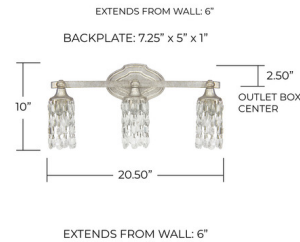

## Blakely Crystal Bath Bar By Capital Lighting

### Description

The Blakely Crystal Bath Bar features an Antique Gold or Antique Silver finish with clear cascading crystals and is available in a one, two, three, or four light version. NOTE: No 2 light option with Antique Silver finish.

### Specifications

COLOR	Clear Crystals
BODY FINISH	Antique Silver
WATTAGE	60W
DIMMER	Standard 120V
DIMENSIONS	6.75"W x 11"H x 7"D
BULB NOT INCLUDED	1 x B10/Medium (E26)/60W/120V Incandescent
COUNTRY OF ORIGIN	China