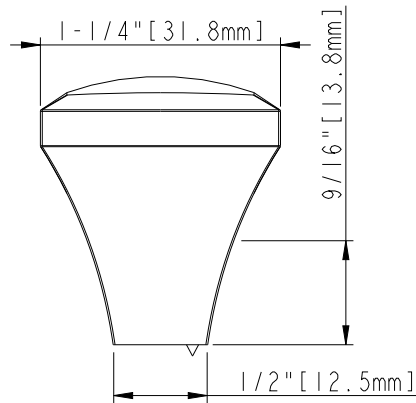

8-32 UNC - ∇ 1/2"

ACCESSORY:
SCREW: 8-32X1-1/8" 1PCS
BREAK AWAY SCREW: 8-32x45 1PCS
ALL SCREW MATERIAL: STEEL-SAE1006