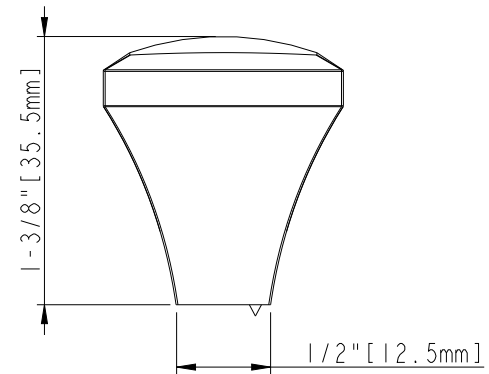

8-32 UNC - ∇ 1/2"

ACCESSORY:
SCREW: 8-32X1-1/8" 1PCS
BREAK AWAY SCREW: 8-32x45 1PCS
ALL SCREW MATERIAL: STEEL-SAE1006