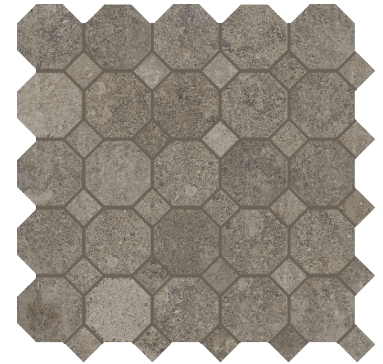

## GLAZED CERAMIC 2" OCTAGON WITH 1" DOT MOSAIC 12 X 12 SHEET

**BV30** Ivory

**BV31** Beige

**BV32** Taupe

**BV33** Smoke

VISIT [MARAZZITILE.COM/WHYTILE](http://MARAZZITILE.COM/WHYTILE) FOR A COMPLETE LIST OF QUALIFICATIONS AND EXCLUSIONS.