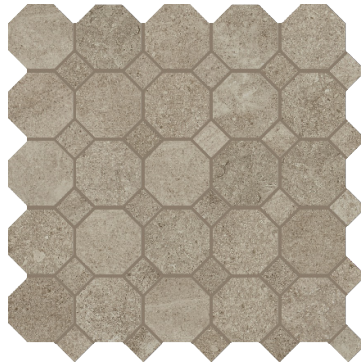

BELLA VISTA™

GLAZED PORCELAIN FLOOR WITH GLAZED CERAMIC MOSAIC

MARAZZI®

DARE TO BE BOLD™

FINISHES: MATTE

USAGE

MATERIAL

PRICING

SPECIAL FEATURES

STONE LOOK

GLAZED PORCELAIN FLOOR TILE

GLAZED CERAMIC 2" OCTAGON WITH 1" DOT MOSAIC 12 X 12 SHEET

BV31 Beige

VISIT MARAZZITILE.COM/WHYTILE FOR A COMPLETE LIST OF QUALIFICATIONS AND EXCLUSIONS.