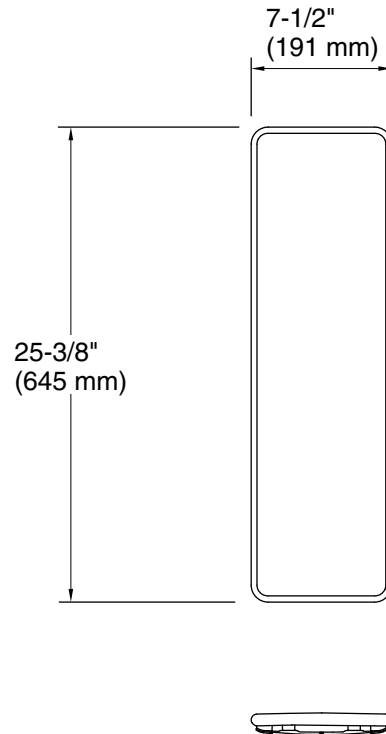

Features

- For use with Bellwether 60" x 32" shower bases

Material

- Aluminum

Codes/Standards

None Applicable

KOHLER® One-Year Limited Warranty

See website for detailed warranty information.

Available Colors/Finishes

Color tiles intended for reference only.

Color	Code	Description
	SH	Bright Silver
	NX	Brushed Nickel

Technical Information

All product dimensions are nominal.

Material: Aluminum

Notes