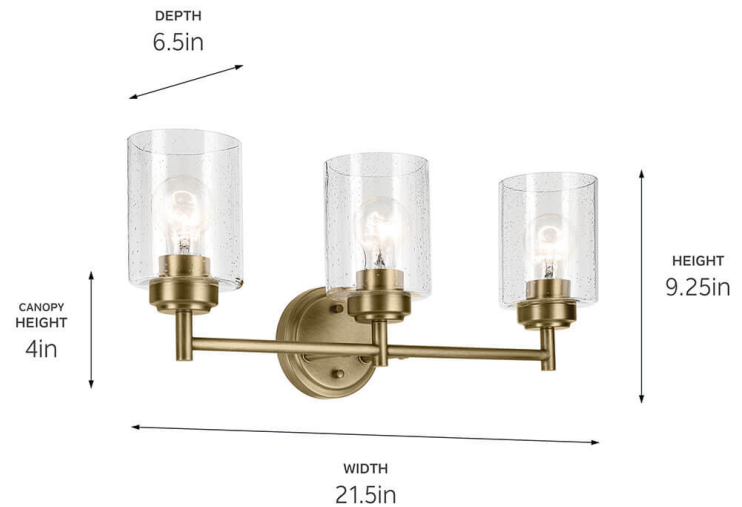

SPECIFICATIONS

Certifications/Qualifications

ADA Compliant	No
Prop65	Yes
DarkSky Approved	No
Location Rating	Damp
	kichler.com/warranty

Dimensions

Height	9.25"
Width	21.5"
Height From Center Of Wall Opening (Spec Sheet)	7"
Depth	6.5"
Weight	4.1 LBS
Canopy Width	4.75"
Canopy Depth	1"

Electrical

Input Voltage	120 V

Light Source

Light Source	Bulb
Lamp Included	Not Included
# Of Bulbs/LED Modules	3
Max Or Nominal Watt	75 W
Lamp Type	A19
Socket Type	E26 (Medium)
Dimmable	Yes
Dimmable Notes	Dimmable when used with dimmer switch (sold separately); when using LED bulbs, see bulb manufacturer dimming specifications.

Mounting/Installation

Interior/Exterior	Interior Product
Mounting Weight	1.7 LBS
Install Glass Up Or Down	Both
Lead Wire Length	6
Wire Connectors	Wire Nuts

FIXTURE ATTRIBUTES

Housing/Glass

Primary Material	Steel
Shade Included	No
Shade Dimensions	4.25 DIA X 5.5

Product/Ordering Information

SKU	45886NBR
Finish	Natural Brass
UPC	783927043960

Finishes

- Black
- Brushed Nickel
- Natural Brass
- Olde Bronze

ALSO IN THIS FAMILY