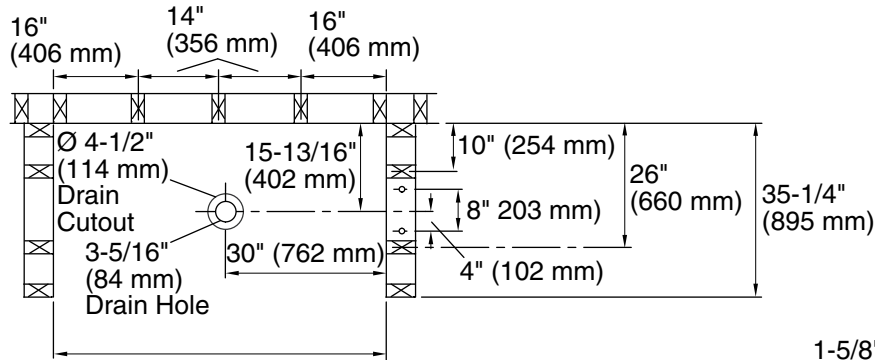

For the most current Specification Sheet, go to www.sterlingplumbing.com.

3-31-2025 01:33 - US/CA

Technical Information

All product dimensions are nominal.

Drain location:	Center
Minimum flat for door:	3" (76 mm)
Maximum door height:	70-1/2" (1791 mm)
Maximum door width:	56-5/8" (1438 mm)