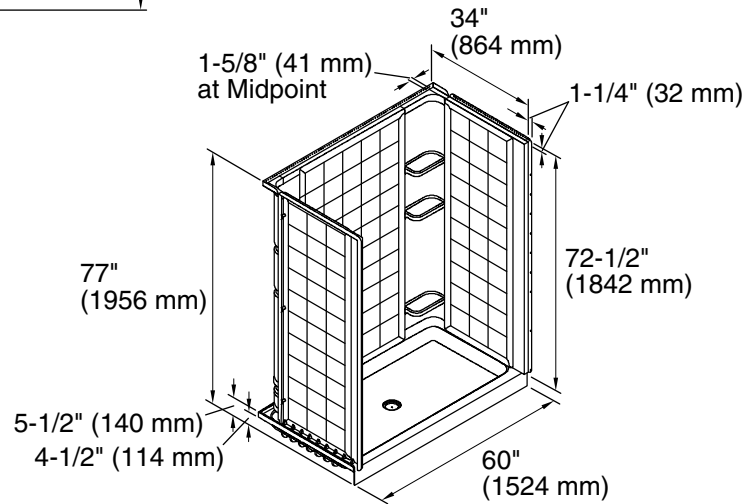

For the most current Specification Sheet, go to www.sterlingplumbing.com.

3-31-2025 01:33 - US/CA

Technical Information

All product dimensions are nominal.

Drain location:	Center
Minimum flat for door:	3" (76 mm)
Maximum door height:	70-1/2" (1791 mm)
Maximum door width:	56-5/8" (1438 mm)