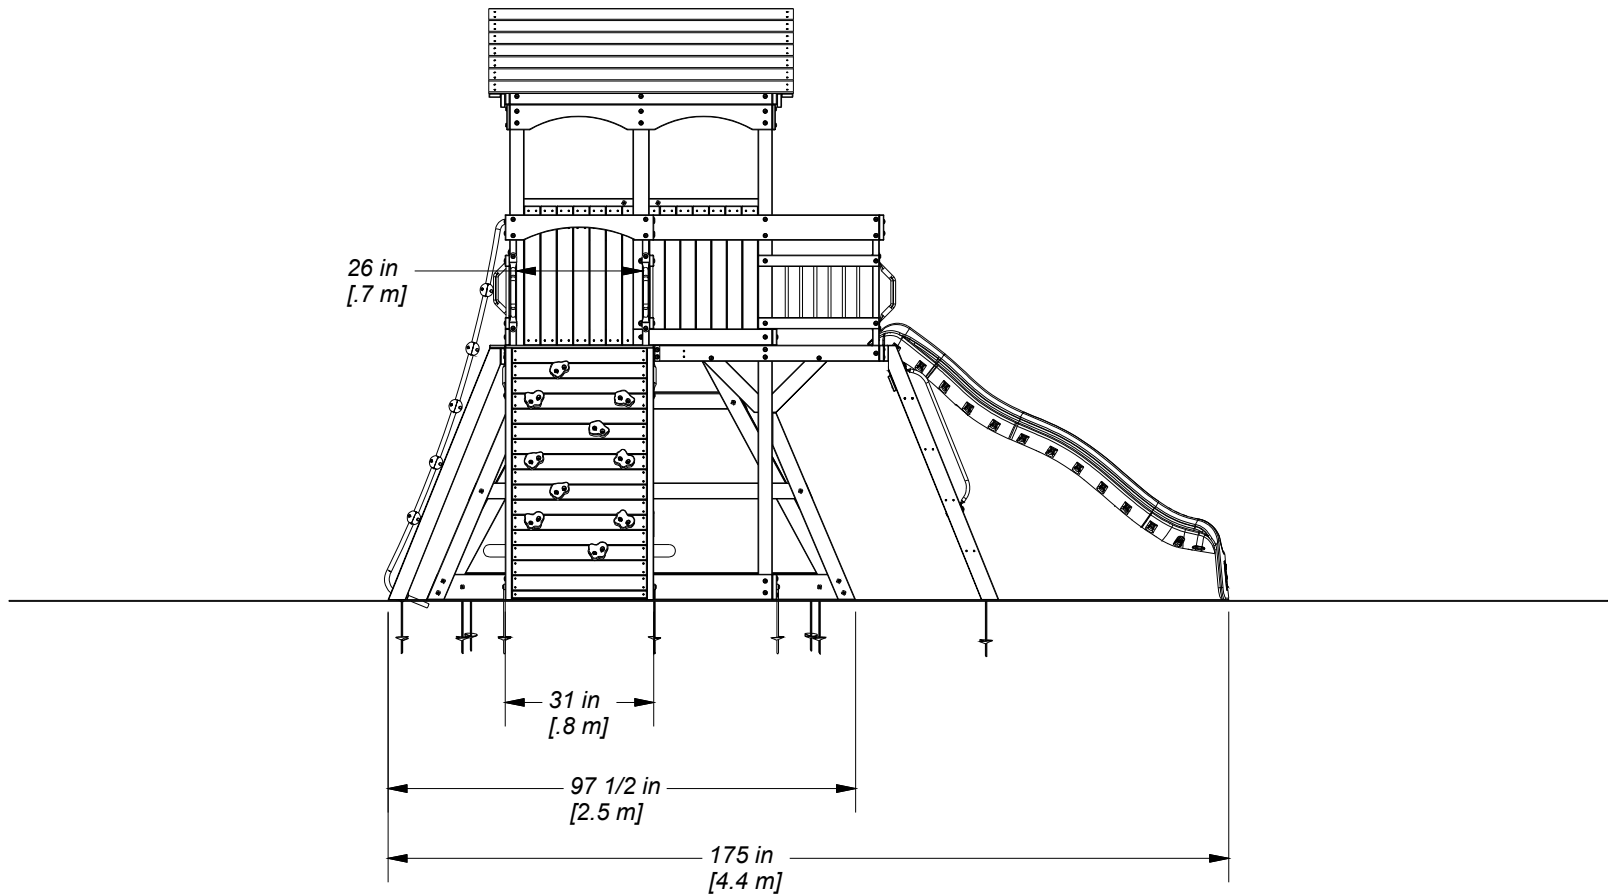

DRAWN BY BW	DESCRIPTION PLAYSET MASTER	
DATE 9/4/2024	PART NUMBER 2400054 TIMBER CROSSING EN-71 FOOTPRINT	REV

DRAWN BY BW		DESCRIPTION PLAYSET MASTER	
DATE 9/4/2024	PART NUMBER 2400054 TIMBER CROSSING EN-71 FOOTPRINT	REV	

DRAWN BY		DESCRIPTION	
BW		PLAYSET MASTER	
DATE	PART NUMBER	REV	
9/4/2024	2400054 TIMBER CROSSING EN-71 FOOTPRINT		

DRAWN BY BW		DESCRIPTION PLAYSET MASTER	
DATE 9/4/2024	PART NUMBER 2400054 TIMBER CROSSING EN-71 FOOTPRINT	REV	