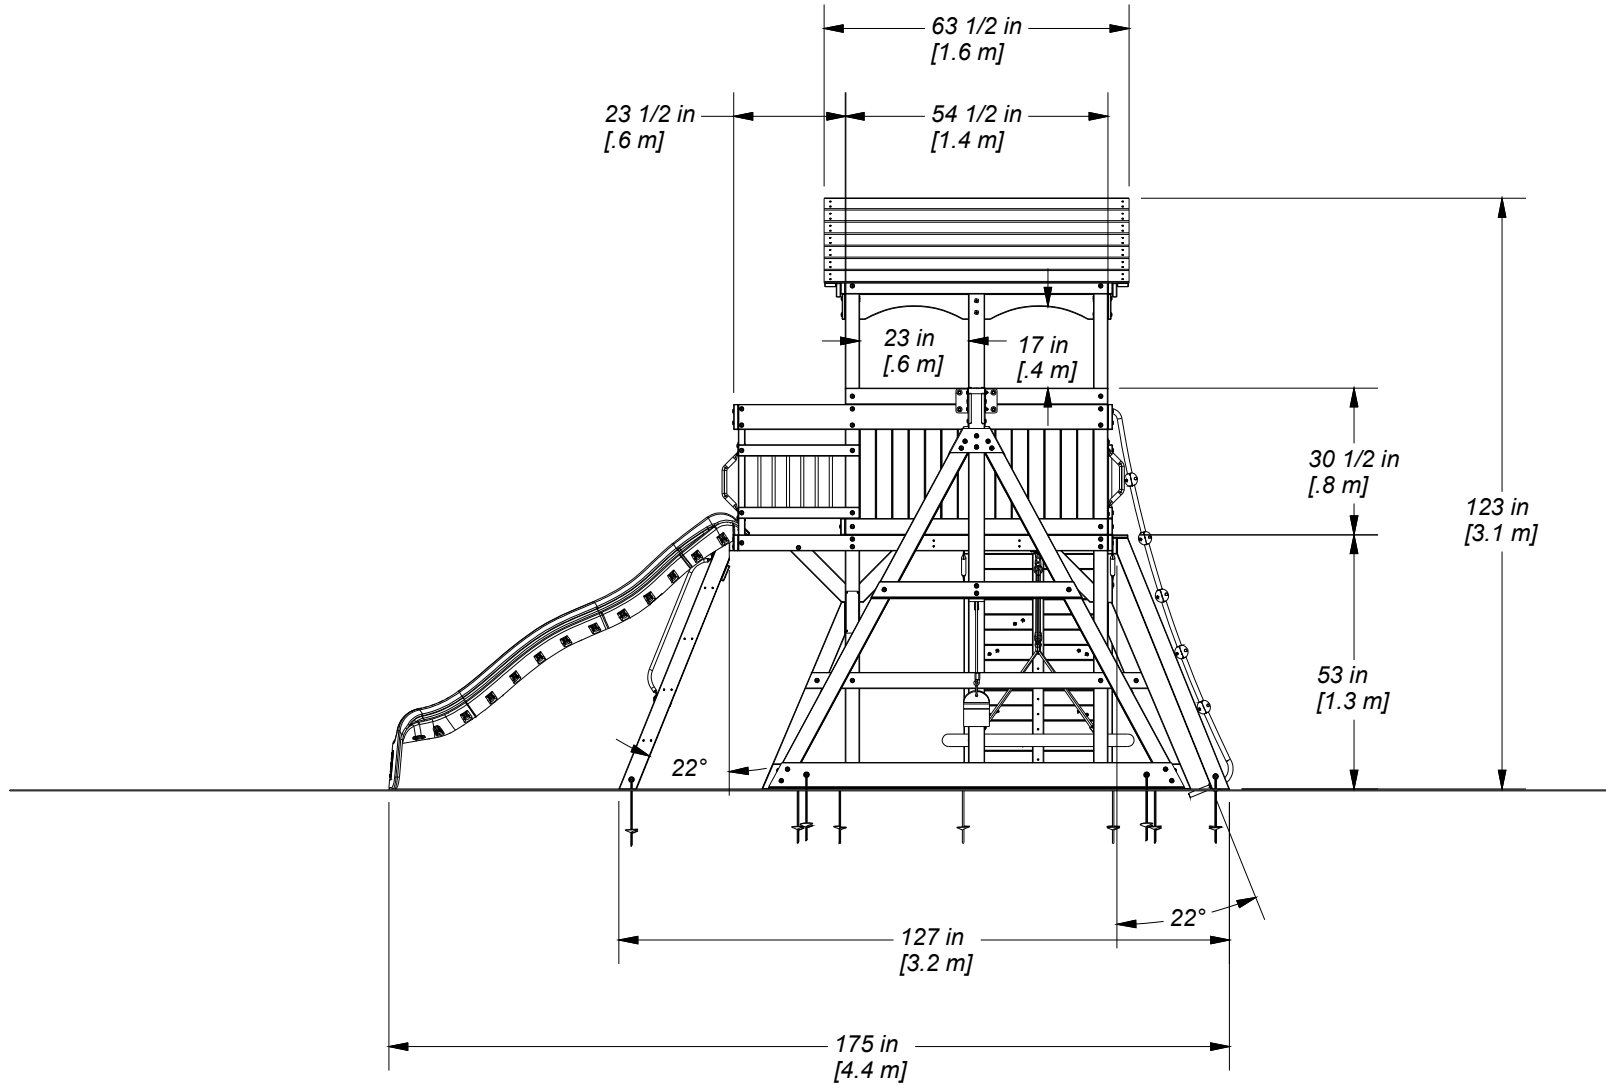

DRAWN BY BW	DESCRIPTION PLAYSET MASTER	
DATE 9/4/2024	PART NUMBER 2400054 TIMBER CROSSING EN-71 FOOTPRINT	REV

DRAWN BY BW		DESCRIPTION PLAYSET MASTER	
DATE 9/4/2024	PART NUMBER 2400054 TIMBER CROSSING EN-71 FOOTPRINT	REV	

DRAWN BY		DESCRIPTION	
BW		PLAYSET MASTER	
DATE	PART NUMBER	REV	
9/4/2024	2400054 TIMBER CROSSING EN-71 FOOTPRINT		

DRAWN BY BW		DESCRIPTION PLAYSET MASTER	
DATE 9/4/2024	PART NUMBER 2400054 TIMBER CROSSING EN-71 FOOTPRINT	REV	