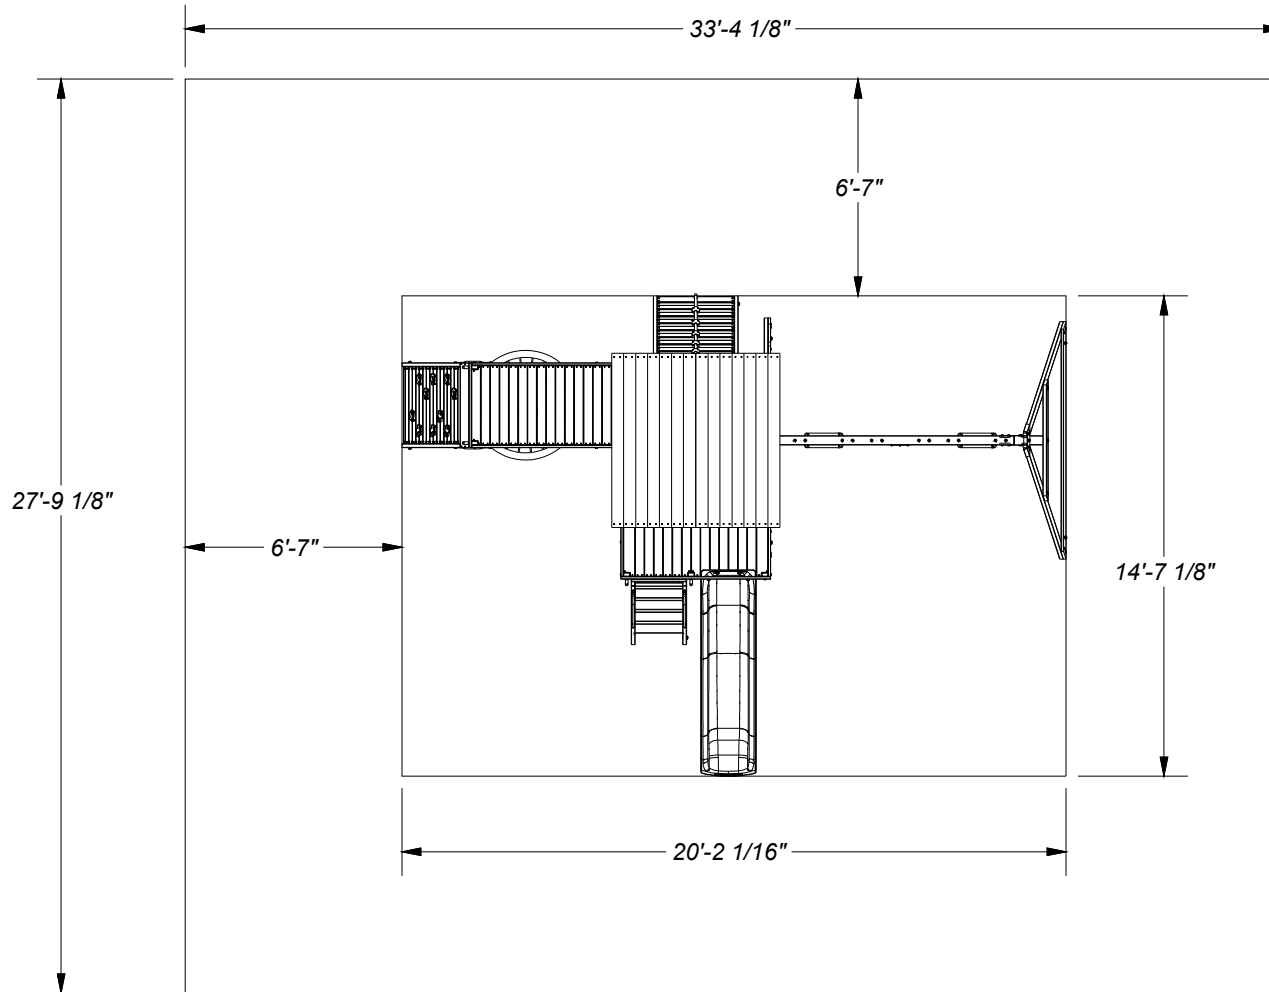

DRAWN BY BW	DESCRIPTION PLAYSET MASTER	
DATE 9/4/2024	PART NUMBER 2400054 TIMBER CROSSING EN-71 FOOTPRINT	REV

DRAWN BY BW		DESCRIPTION PLAYSET MASTER	
DATE 9/4/2024	PART NUMBER 2400054 TIMBER CROSSING EN-71 FOOTPRINT	REV	

DRAWN BY		DESCRIPTION	
BW		PLAYSET MASTER	
DATE	PART NUMBER	REV	
9/4/2024	2400054 TIMBER CROSSING EN-71 FOOTPRINT		

DRAWN BY BW		DESCRIPTION PLAYSET MASTER	
DATE 9/4/2024	PART NUMBER 2400054 TIMBER CROSSING EN-71 FOOTPRINT	REV	