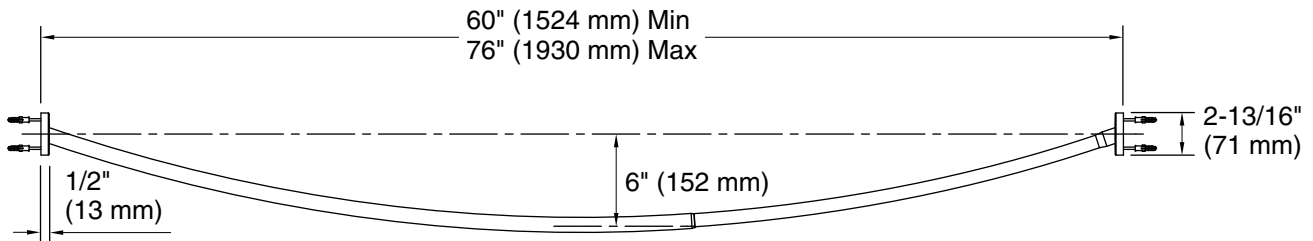

Technical Information

All product dimensions are nominal.

Material: Stainless Steel

Notes

Install this product according to the installation guide.

CAUTION: Risk of personal injury. Do not install these products in any area where they are likely to be used inadvertently as a grab bar or support bar. These products are not designed or intended for use as a grab bar or support bar.