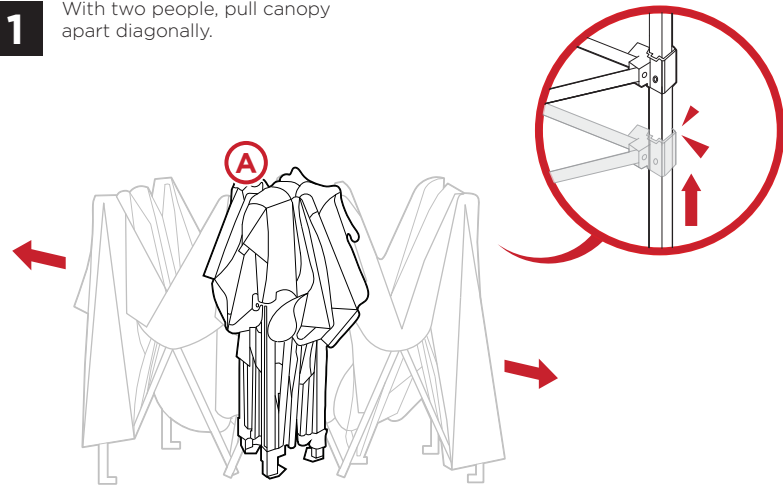

⚠ WARNING

- Be careful not to pinch hands or appendages during assembly.
- It is recommended that you use the ropes and stakes to secure the canopy.
- Canopy should not be left up in the rain. This product is not intended to withstand constant rain or inclement weather.
- This product is not intended to withstand periods of extreme/high wind or inclement.
- When not in use, this product should remain closed and stored away to avoid potential damage.

1 With two people, pull canopy apart diagonally.