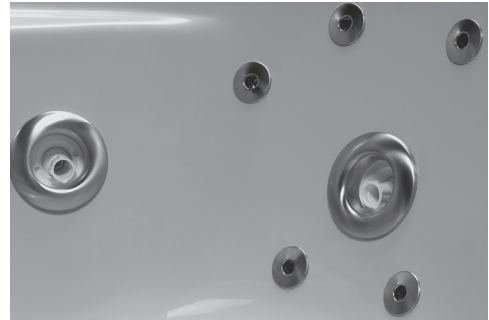

Trim Kit Overview

Whirlpool Trim / Standard Therapy

When whirlpool packages are ordered, the trim typically matches the tub color. The trim in whirlpool packages includes:

- On / off control
- Air-volume control
- Suction cover
- Jet escutcheons
- Fill-Flush® filler cap (if so equipped)

Whirlpool Trim / Ultra Therapy

Ultra Therapy whirlpool packages may include additional hardware. See package content on tub specification sheet for details.

Trim Kit for Standard Whirlpool

Chrome (TRC) **\$300**
Brushed Nickel (TRBN) **\$800**

Low Water Sensor

- Automatic water level control prevents the whirlpool pump from operating when there is insufficient water in the tub.
- A sensor is mounted on the tub approximately 1" above the highest jet. If the tub is not filled up to this level, the pump will not operate.
- Likewise, if the water drops below this level, the pump will automatically shut off.