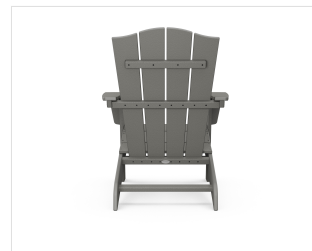

POLYWOOD®

Sustainable Outdoor Furniture

CLIMATETUFF™
MATERIALS

COLORSTAY™
TECHNOLOGY

MADE IN
THE USA

CONSCIOUSLY
CRAFTED

The Crest Chair

BRAND | POLYWOOD®

COLLECTION | Wave

SKU | OCA23

SPECIFICATIONS

Weight	39.5 lbs
Width	30.16"
Height	35.63"
Depth	33.25"
Arm Height	22.0"
Seat Width	20.5"
Seat Depth	16.75"
Seat Height	14.25"

AVAILABLE LUMBER COLORS