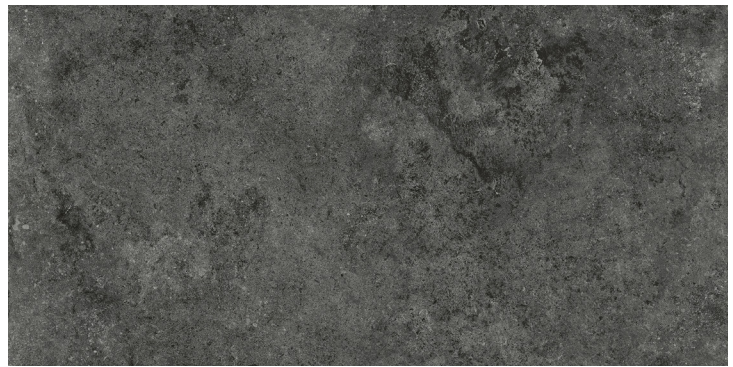

Antracite

Sizes							
	24" x 47" 23.62" x 47.24"	12" x 24" 11.81" x 23.62"	3" x 12" Floor SBN				
Thickness	10mm	9.5mm	9.5mm				
Faces	8	32	N/A				
Finish	Matte	Matte	Matte				
Edge	Rectified	Rectified	Cut/Rounded				
Grout Joint Recommendation	1/8"	1/8"	1/8"				
Testing	Abrasion Resistance C1027	Breaking Strength C648	Chemical Resistance C650	Water Absorption C373	DCOF ANSI A1371	Scratch Hardness MOHS	Shade Variation Rating
	Results* III - V	>625 lbf	Resistant	<0.50%	>0.42	6	V2

Product and Installation Details | ANSI A108.02
Section 4.3.8.2 - For running bond/brick joing patterns utilizing tiles (square or rectangular) where the side being offset is greater than 18" (nominal dimension), the running bond offset will be a maximum of 33% unless otherwise specified by the tile manufacturer. If an offset greater than 33% is specified, specifier and owner must approve mock-up and lippage.

Sustainability Attributes

- Red List Free
- Health Product Declaration (HPD) provided upon request
- Product Packaging is 100% recyclable
- VOC Free
- Recycled Content 20% Pre-Consumer

*For more information visit www.emser.com. Always consult a professional for proper usage and installation.