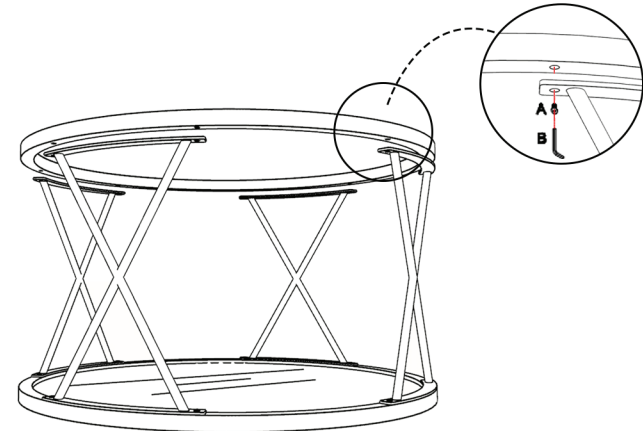

70180 BRISTOL REVERSIBLE COFFEE TABLE

ASSEMBLY INSTRUCTIONS

FIRSTIME & CO.[®]
— AMERICAN DESIGNED —

PARTS 1: 1PC

PARTS 2: 4PC

STEP 1

STEP 2

PARTS 3: 1PC

PARTS A: 16PC

PARTS B: 1PC

FULLY ASSEMBLED