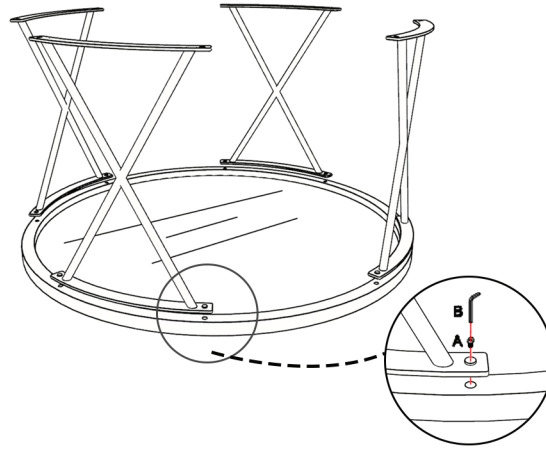

70180 BRISTOL REVERSIBLE COFFEE TABLE

ASSEMBLY INSTRUCTIONS

FIRSTIME & CO.[®]
— AMERICAN DESIGNED —

PARTS 1: 1PC

PARTS 2: 4PC

STEP 1

STEP 2

PARTS 3: 1PC

PARTS A: 16PC

PARTS B: 1PC

FULLY ASSEMBLED