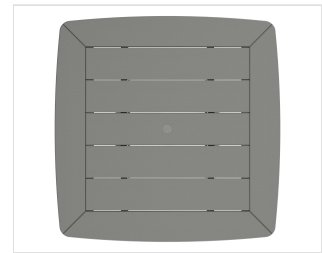

## Nautical Trestle 37" Counter Table

**BRAND** | POLYWOOD®

**COLLECTION** | Nautical

**SKU** | PLR81-T2L1

### SPECIFICATIONS

Weight	69.0 lbs
Width	38.5"
Height	37.0"
Depth	38.5"