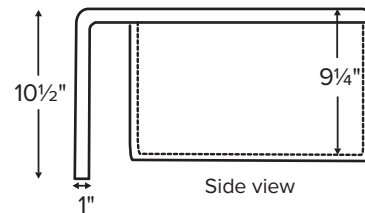

Reliance® Collection Sinks

MBKS254

33" x 22.25"

Bowl depth 9.25"

Acrylic Seamless Apron Front Sink
39 lbs / 18 kg

Options Must be ordered at time of purchase

Standard White (MBKS254W)

Color Upgrade Biscuit (MBKS254B)

Quick Ship (QUISINKSH) Call for availability

Accessories

Large Sink Grid (MBLSG)

optional sink grid insert

CONSTRUCTION AND STANDARD FEATURES

- Accommodates 3.5" kitchen drain.
- Can be undermounted or caulked directly to the countertop without the use of clips or channels.
- Sink comes without holes for faucet valves; up to 4 holes drilled by MTI at no additional charge. Indicate number of holes on order.
- Durable cast acrylic shell is extremely scratch- and stain-resistant. Up to 30% thicker and stronger than other makes.
- Non-porous highly renewable surface makes cleaning and sanitizing faster and more effective.
- 1-year limited residential and commercial warranty.

• All product measurements are $\pm 1/2"$.
• Specifications and configurations are subject to change without notice.
• Measurements herein supersede all others published prior to publication date below.