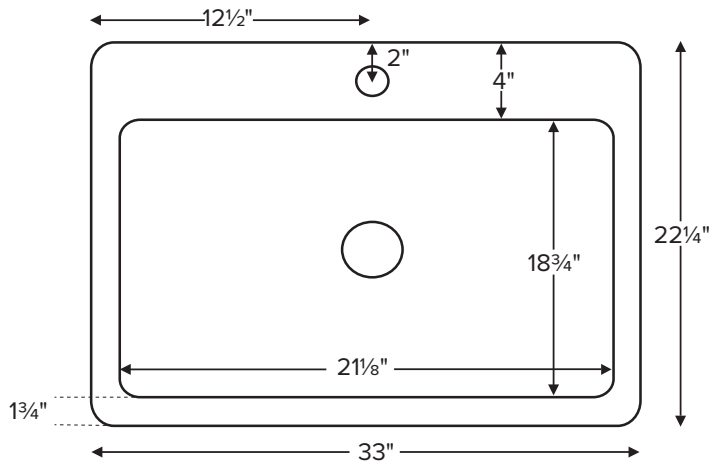

Reliance® Collection Sinks

MBKS254

33" x 22.25"

Bowl depth 9.25"

Acrylic Seamless Apron Front Sink
39 lbs / 18 kg

Options Must be ordered at time of purchase

Standard White (MBKS254W)

Color Upgrade Biscuit (MBKS254B)

Quick Ship (QUISINKSH) Call for availability

Accessories

Large Sink Grid (MBLSG)

optional sink grid insert

CONSTRUCTION AND STANDARD FEATURES

- Accommodates 3.5" kitchen drain.
- Can be undermounted or caulked directly to the countertop without the use of clips or channels.
- Sink comes without holes for faucet valves; up to 4 holes drilled by MTI at no additional charge. Indicate number of holes on order.
- Durable cast acrylic shell is extremely scratch- and stain-resistant. Up to 30% thicker and stronger than other makes.
- Non-porous highly renewable surface makes cleaning and sanitizing faster and more effective.
- 1-year limited residential and commercial warranty.

• All product measurements are $\pm 1/2"$.
• Specifications and configurations are subject to change without notice.
• Measurements herein supersede all others published prior to publication date below.