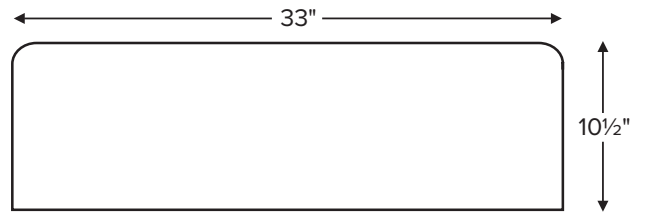

Reliance® Collection Sinks

MBKS254

33" x 22.25"

Bowl depth 9.25"

Acrylic Seamless Apron Front Sink
39 lbs / 18 kg

Options Must be ordered at time of purchase

Standard White (MBKS254W)

Color Upgrade Biscuit (MBKS254B)

Quick Ship (QUISINKSH) Call for availability

Accessories

Large Sink Grid (MBLSG)

optional sink grid insert

CONSTRUCTION AND STANDARD FEATURES

- Accommodates 3.5" kitchen drain.
- Can be undermounted or caulked directly to the countertop without the use of clips or channels.
- Sink comes without holes for faucet valves; up to 4 holes drilled by MTI at no additional charge. Indicate number of holes on order.
- Durable cast acrylic shell is extremely scratch- and stain-resistant. Up to 30% thicker and stronger than other makes.
- Non-porous highly renewable surface makes cleaning and sanitizing faster and more effective.
- 1-year limited residential and commercial warranty.

• All product measurements are $\pm 1/2"$.
• Specifications and configurations are subject to change without notice.
• Measurements herein supersede all others published prior to publication date below.