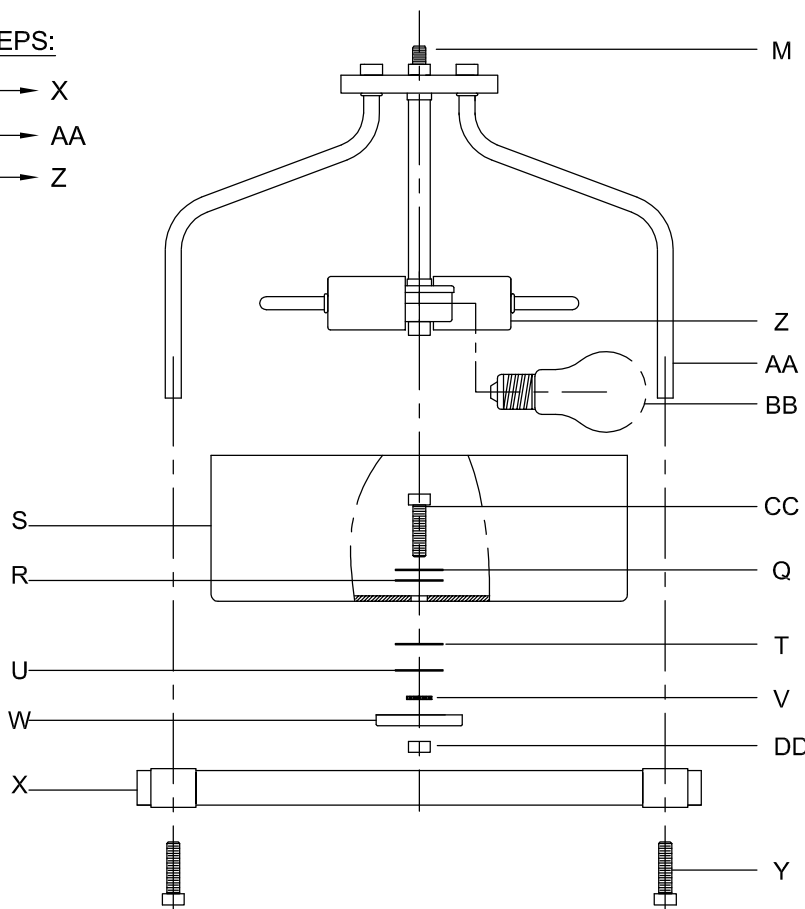

### CANOPY MOUNTING & WIRE CONNECTION ASSEMBLY STEPS:

1. D,E → A
2. P → D
3. B,A → C
4. F → N
5. N → M
6. L → N,K
7. F → L,K,H
8. F → G
9. H,J → D

### FIXTURE ASSEMBLY STEPS:

1. DD,W,V,U,T,S,R,Q,CC → X
2. X,Y → AA
3. BB → Z

**B, C, G & BB  
 (NOT FURNISHED)  
 (NO INCLUIDA)  
 (NON FOURNIE)**

**CAUTION:** Read instructions carefully and turn electricity off at main circuit breaker panel before beginning installation.