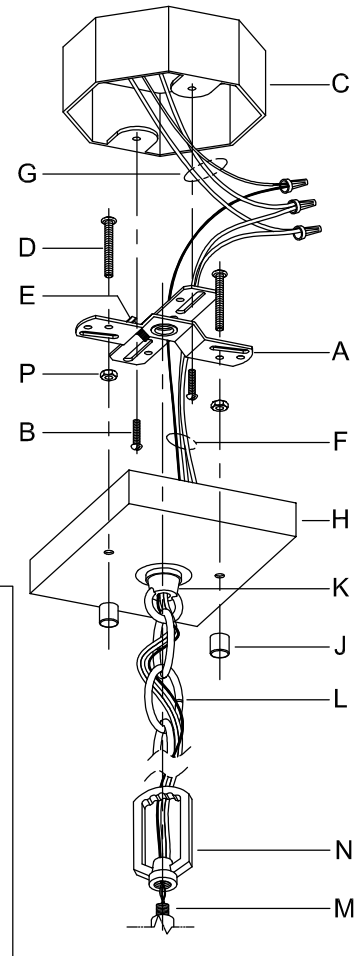

**CAUTION:** Read instructions carefully and turn electricity off at main circuit breaker panel before beginning installation.

## 350059

\*\*\*\*\*  
**WARNING -** If any Special Control Devices are used with this Fixture, Follow the Instructions Carefully to assure full compliance with N.E.C. requirements. If there are any questions, contact a Qualified Electrical Contractor.

### CANOPY MOUNTING & WIRE CONNECTION ASSEMBLY STEPS:

1. D,E → A
2. P → D
3. B,A → C
4. F → N
5. N → M
6. L → N,K
7. F → L,K,H
8. F → G
9. H,J → D

### FIXTURE ASSEMBLY STEPS:

1. DD,W,V,U,T,S,R,Q,CC → X
2. X,Y → AA
3. BB → Z

**B, C, G & BB  
 (NOT FURNISHED)  
 (NO INCLUIDA)  
 (NON FOURNIE)**

**CAUTION:** Read instructions carefully and turn electricity off at main circuit breaker panel before beginning installation.