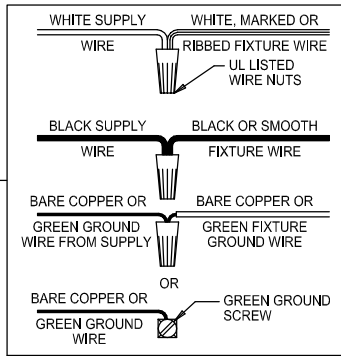

### CANOPY MOUNTING & WIRE CONNECTION ASSEMBLY STEPS:

1. D,E → A
2. P → D
3. B,A → C
4. F → N
5. N → M
6. L → N,K
7. F → L,K,H
8. F → G
9. H,J → D

### FIXTURE ASSEMBLY STEPS:

1. DD,W,V,U,T,S,R,Q,CC → X
2. X,Y → AA
3. BB → Z

**B, C, G & BB  
 (NOT FURNISHED)  
 (NO INCLUIDA)  
 (NON FOURNIE)**

**CAUTION:** Read instructions carefully and turn electricity off at main circuit breaker panel before beginning installation.

**CAUTION -** All glass is fragile, use care when handling Glass component(s) and or Lamp(s).

**WARNING -** This product contains chemicals known to the State of California to cause cancer, birth defects and /or other reproductive harm. Thoroughly wash hands after installing, handling, cleaning, or otherwise touching this product.

\*\*\*\*\*

**ASSEMBLY STEPS:**

**PASOS PARA ENSAMBLAR:**

**MODE D'ASSEMBLAGE:**

1. D,E → A
2. P → D
3. B,A → C
4. F → G
5. H,J → D
6. DD,W,V,U,T,S,R,Q,CC → X
7. X,Y → AA
8. BB → Z

**B, C, G & BB  
(NOT FURNISHED)  
(NO INCLUIDA)  
(NON FOURNIE)**