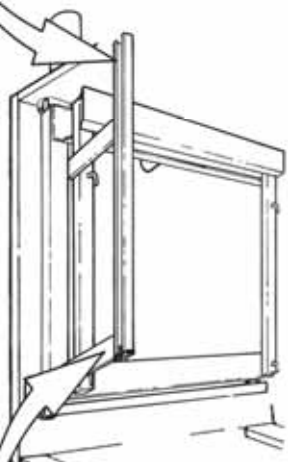

22

21

17

(1) 4x12   (1)

(2) 4x16   (2)

(2) 4x20   (33)

(8) M5x8   (3)

(2) M5x6   (4)

(3) M5x12   (5)

(13) 6.3x13   (6)

(2) 6.3x24   (7)

(1) 6.3x30   (8)

(1) M5   (9)

(11)

(13)

(12)

(15)

(14)

12400 Earl Jones Way, Louisville, KY 40299
rev-a-shelf.com - Customer Service: 800-626-1126

DISASSEMBLED PULL-OUT FOR RIGHT HAND CORNER #599 Installation Instruction, RIGHT VERSION Left Hand Blind Corner Cabinet