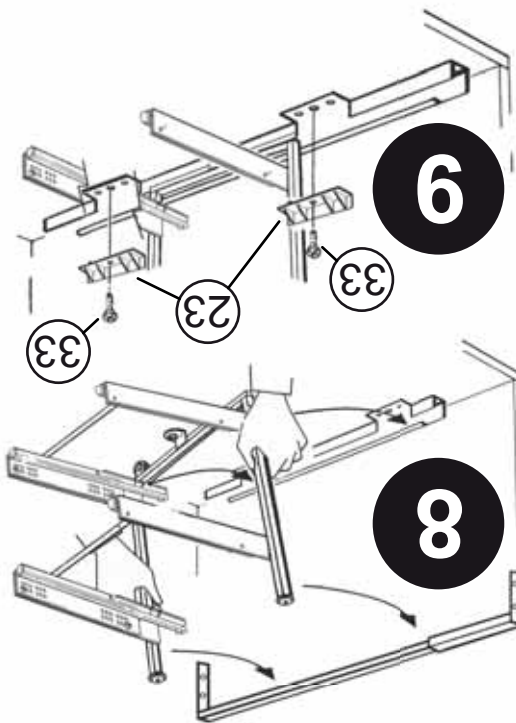

22

21

17

(1) 4x12   (1)

(2) 4x16   (2)

(2) 4x20   (33)

(8) M5x8   (3)

(2) M5x6   (4)

(3) M5x12   (5)

(13) 6.3x13   (6)

(2) 6.3x24   (7)

(1) 6.3x30   (8)

(1) M5   (9)

(11)

(13)

(12)

(15)

(14)

12400 Earl Jones Way, Louisville, KY 40299
rev-a-shelf.com - Customer Service: 800-626-1126

DISASSEMBLED PULL-OUT FOR RIGHT HAND CORNER #599 Installation Instruction, RIGHT VERSION Left Hand Blind Corner Cabinet