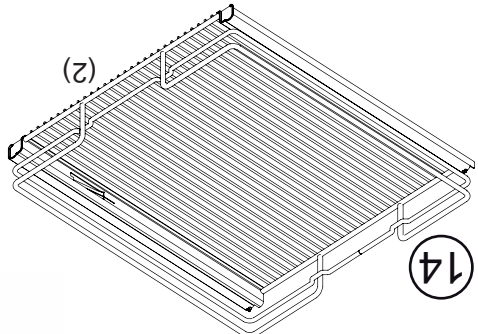

(3) M5x12   (5)

(13) 6.3x13   (6)

(2) 6.3x24   (7)

(1) 6.3x30   (8)

(1) M5   (9)

(11)

(13)

(12)

(15)

(14)

12400 Earl Jones Way, Louisville, KY 40299
rev-a-shelf.com - Customer Service: 800-626-1126

DISASSEMBLED PULL-OUT FOR RIGHT HAND CORNER #599 Installation Instruction, RIGHT VERSION Left Hand Blind Corner Cabinet