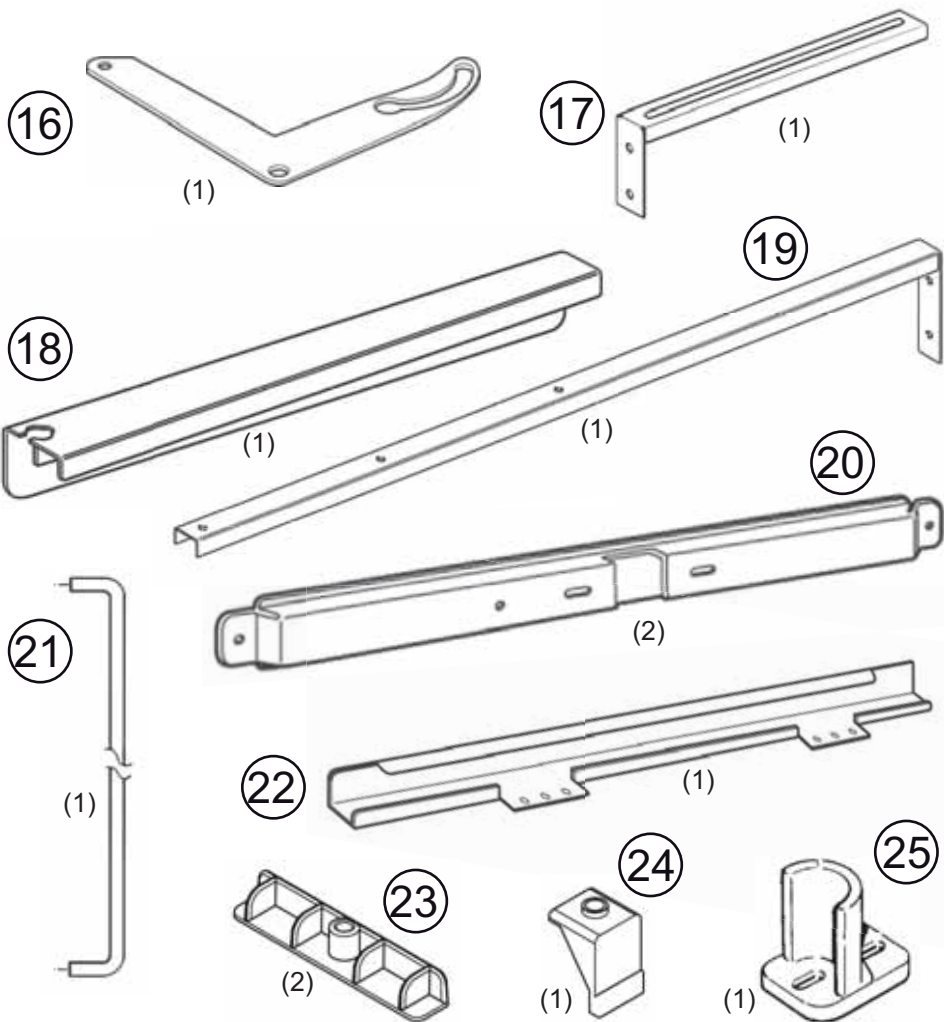

12400 Earl Jones Way, Louisville, KY 40299
rev-a-shelf.com - Customer Service: 800-626-1126

DISASSEMBLED PULL-OUT FOR LEFT HAND CORNER #599

Installation Instruction, LEFT VERSION
Right Hand Blind Corner Cabinet

HIGH TECH

- ① 4x12 (1)
- ② 4x16 (2)
- ③③ 4x20 (2)
- ③ M5x8 (8)
- ④ M5x6 (2)
- ⑤ M5x12 (3)
- ⑥ 6.3x13 (13)
- ⑦ 6.3x24 (2)
- ⑧ 6.3x30 (1)
- ⑨ M5 (1)

⑩

⑪

⑫

⑬

⑭

⑮

22

21

17

(1) 4x12   (1)

(2) 4x16   (2)

(2) 4x20   (33)

(8) M5x8   (3)

(2) M5x6   (4)

(3) M5x12   (5)

(13) 6.3x13   (6)

(2) 6.3x24   (7)

(1) 6.3x30   (8)

(1) M5   (9)

(11)

(13)

(12)