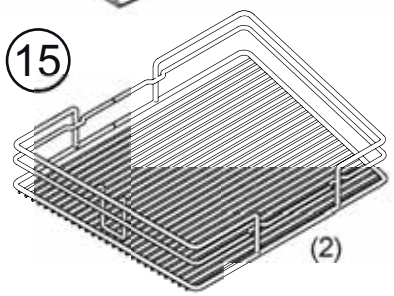

12400 Earl Jones Way, Louisville, KY 40299
rev-a-shelf.com - Customer Service: 800-626-1126

DISASSEMBLED PULL-OUT FOR LEFT HAND CORNER #599

Installation Instruction, LEFT VERSION
Right Hand Blind Corner Cabinet

HIGH TECH

- ① 4x12 (1)
- ② 4x16 (2)
- ③③ 4x20 (2)
- ③ M5x8 (8)
- ④ M5x6 (2)
- ⑤ M5x12 (3)
- ⑥ 6.3x13 (13)
- ⑦ 6.3x24 (2)
- ⑧ 6.3x30 (1)
- ⑨ M5 (1)

⑩

⑪

⑫

⑬

⑭

⑮