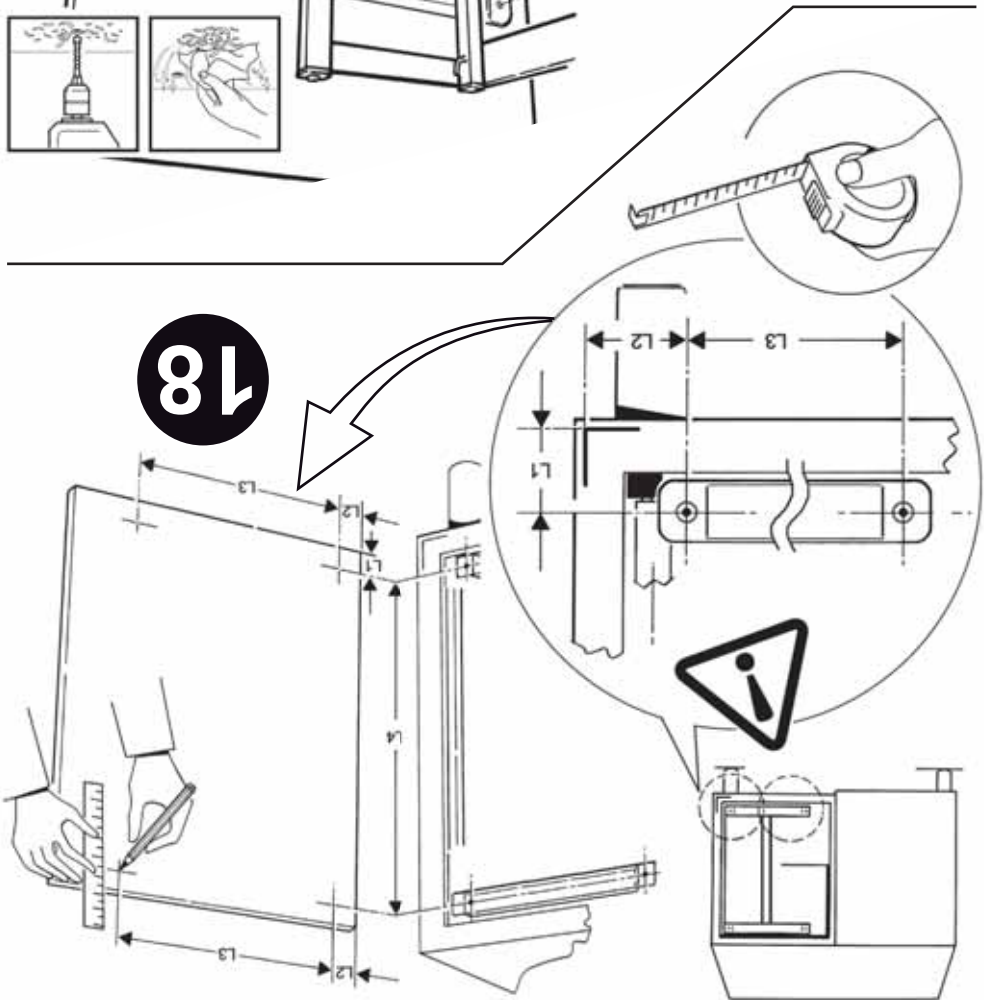

22

21

17

(1) 4x12   (1)

(2) 4x16   (2)

(2) 4x20   (33)

(8) M5x8   (3)

(2) M5x6   (4)

(3) M5x12   (5)

(13) 6.3x13   (6)

(2) 6.3x24   (7)

(1) 6.3x30   (8)

(1) M5   (9)

(11)

(13)

(12)

(15)

(14)

12400 Earl Jones Way, Louisville, KY 40299
rev-a-shelf.com - Customer Service: 800-626-1126

DISASSEMBLED PULL-OUT FOR RIGHT HAND CORNER #599 Installation Instruction, RIGHT VERSION Left Hand Blind Corner Cabinet