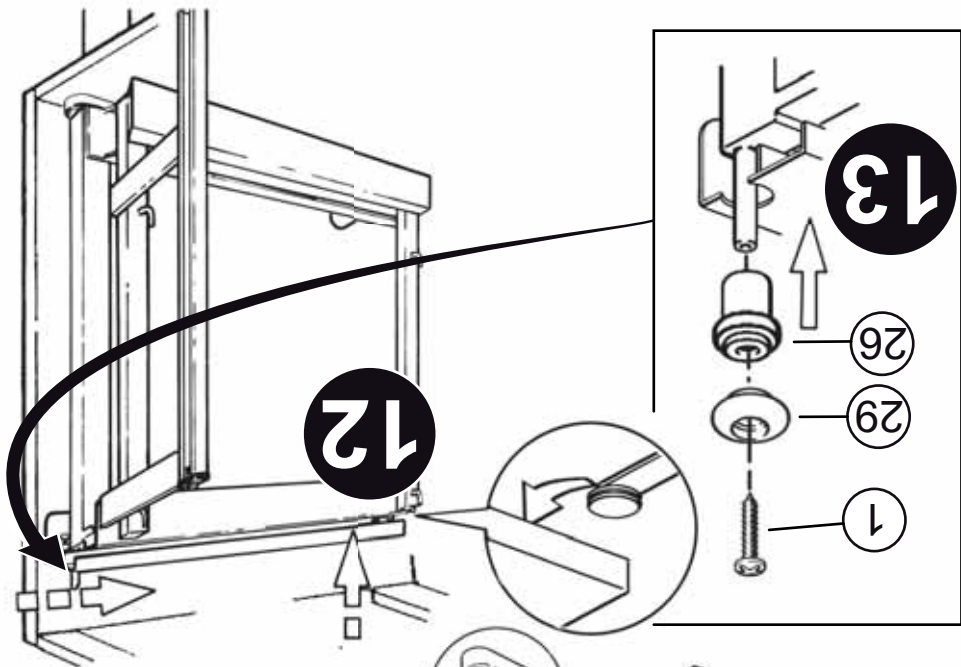

22

21

17

(1) 4x12   (1)

(2) 4x16   (2)

(2) 4x20   (33)

(8) M5x8   (3)

(2) M5x6   (4)

(15)

(14)

12400 Earl Jones Way, Louisville, KY 40299
rev-a-shelf.com - Customer Service: 800-626-1126

DISASSEMBLED PULL-OUT FOR RIGHT HAND CORNER #599 Installation Instruction, RIGHT VERSION Left Hand Blind Corner Cabinet