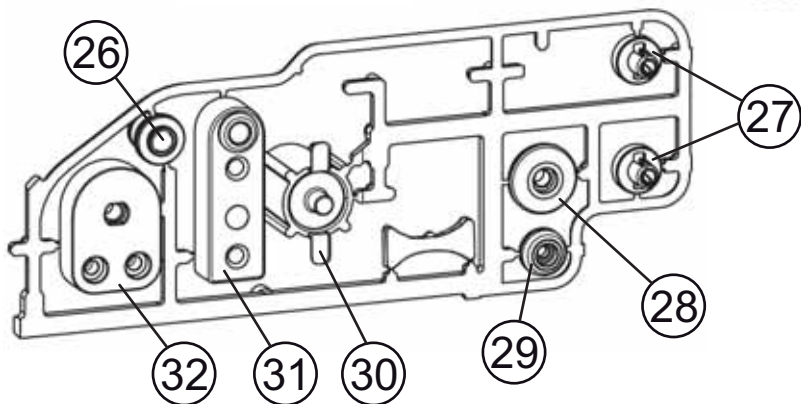

12400 Earl Jones Way, Louisville, KY 40299
rev-a-shelf.com - Customer Service: 800-626-1126

DISASSEMBLED PULL-OUT FOR LEFT HAND CORNER #599

Installation Instruction, LEFT VERSION
Right Hand Blind Corner Cabinet

HIGH TECH

- ① 4x12 (1)
- ② 4x16 (2)
- ③③ 4x20 (2)
- ③ M5x8 (8)
- ④ M5x6 (2)
- ⑤ M5x12 (3)
- ⑥ 6.3x13 (13)
- ⑦ 6.3x24 (2)
- ⑧ 6.3x30 (1)
- ⑨ M5 (1)

⑩

⑪

⑫

⑬

⑭

⑮

22

21

17

(1) 4x12   (1)

(2) 4x16   (2)

(2) 4x20   (33)

(8) M5x8   (3)

(2) M5x6   (4)