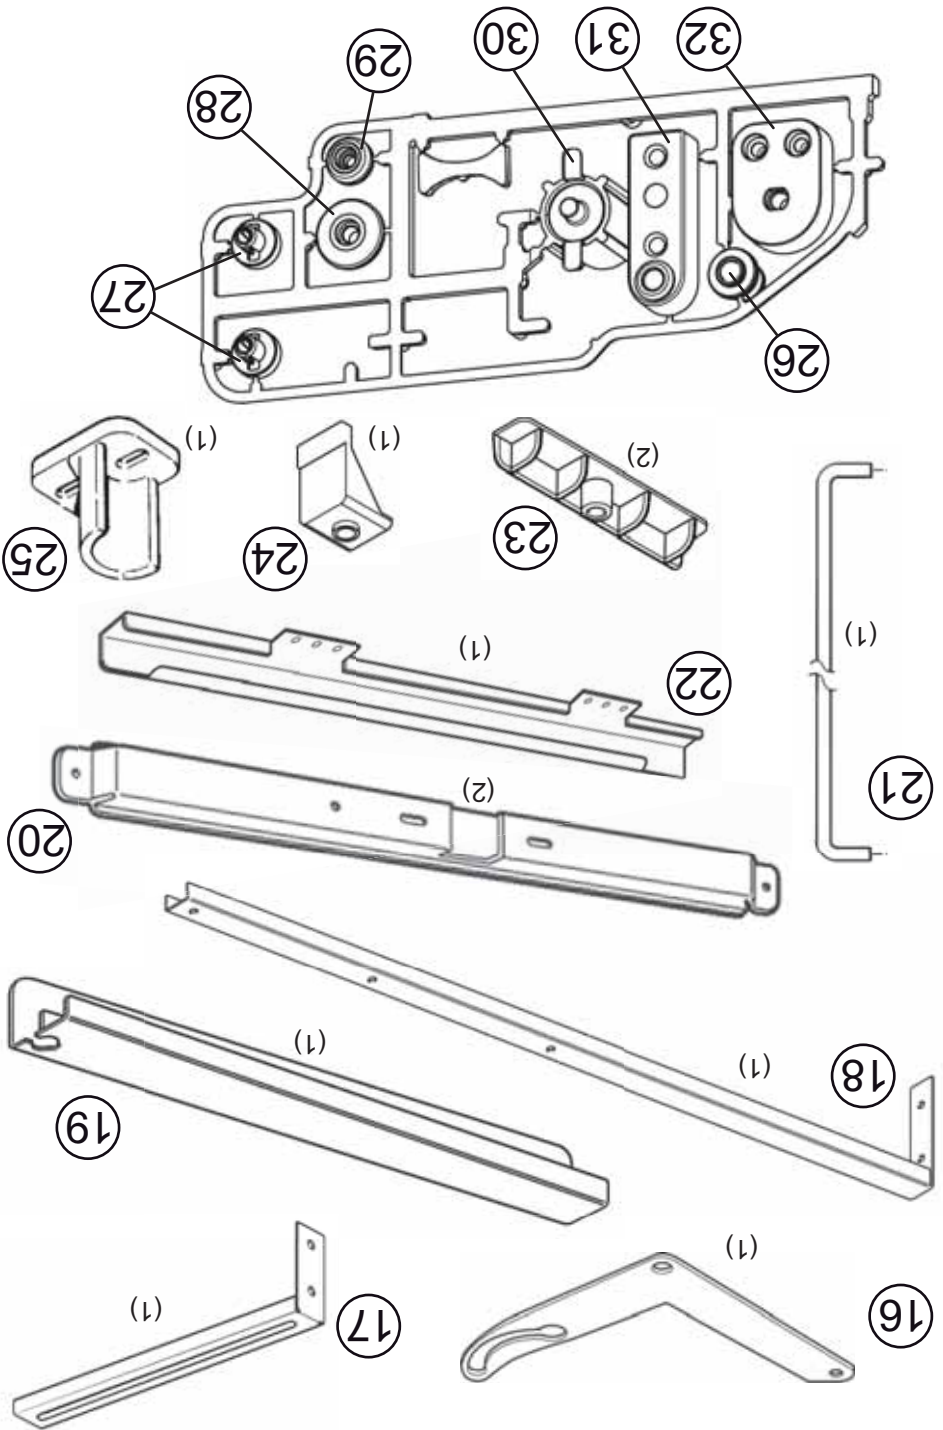

22

21

17

(1) 4x12   (1)

(2) 4x16   (2)

(2) 4x20   (33)

(8) M5x8   (3)

(2) M5x6   (4)

(3) M5x12   (5)

(13) 6.3x13   (6)

(2) 6.3x24   (7)

(1) 6.3x30   (8)

(1) M5   (9)

(11)

(13)

(12)

(15)

(14)

12400 Earl Jones Way, Louisville, KY 40299
rev-a-shelf.com - Customer Service: 800-626-1126

DISASSEMBLED PULL-OUT FOR RIGHT HAND CORNER #599 Installation Instruction, RIGHT VERSION Left Hand Blind Corner Cabinet