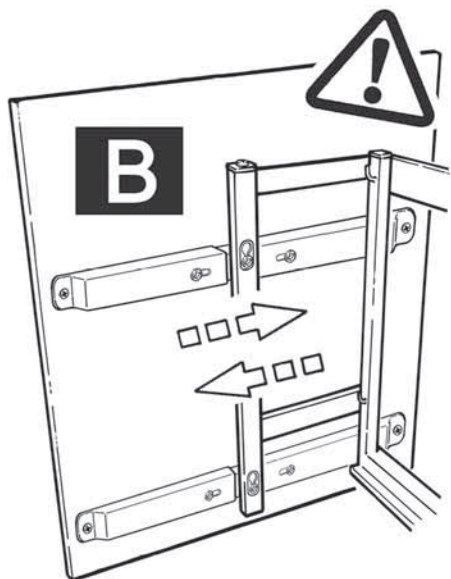

12400 Earl Jones Way, Louisville, KY 40299
rev-a-shelf.com - Customer Service: 800-626-1126

DISASSEMBLED PULL-OUT FOR LEFT HAND CORNER #599

Installation Instruction, LEFT VERSION
Right Hand Blind Corner Cabinet

1

2

3

4

18

19

21

22