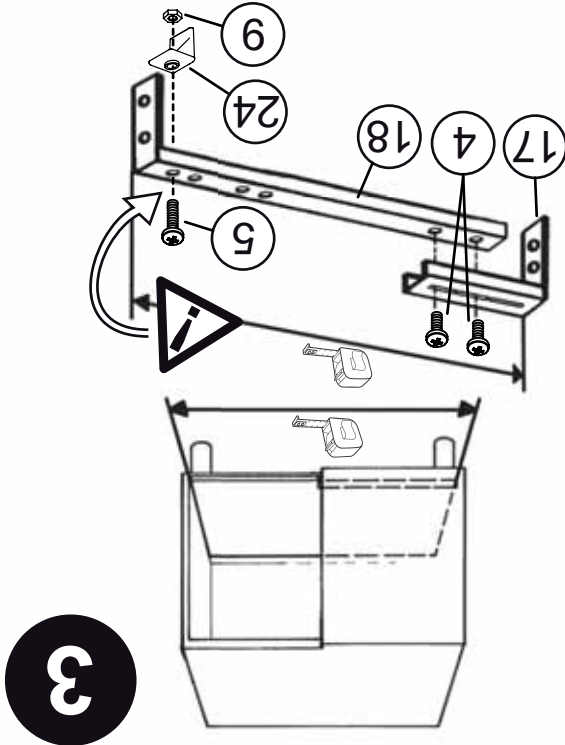

22

21

17

(1) 4x12   (1)

(2) 4x16   (2)

(2) 4x20   (33)

(8) M5x8   (3)

(2) M5x6   (4)

(3) M5x12   (5)

(13) 6.3x13   (6)

(2) 6.3x24   (7)

(1) 6.3x30   (8)

(1) M5   (9)

(11)

(13)

(12)

(15)

(14)

12400 Earl Jones Way, Louisville, KY 40299
rev-a-shelf.com - Customer Service: 800-626-1126

DISASSEMBLED PULL-OUT FOR RIGHT HAND CORNER #599 Installation Instruction, RIGHT VERSION Left Hand Blind Corner Cabinet