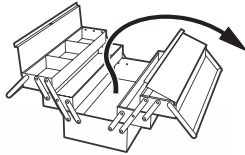

12400 Earl Jones Way, Louisville, KY 40299
rev-a-shelf.com - Customer Service: 800-626-1126

DISASSEMBLED PULL-OUT FOR LEFT HAND CORNER #599

Installation Instruction, LEFT VERSION
Right Hand Blind Corner Cabinet

HIGH TECH

- ① 4x12 (1)
- ② 4x16 (2)
- ③③ 4x20 (2)
- ③ M5x8 (8)
- ④ M5x6 (2)
- ⑤ M5x12 (3)
- ⑥ 6.3x13 (13)
- ⑦ 6.3x24 (2)
- ⑧ 6.3x30 (1)
- ⑨ M5 (1)

⑩

⑪

⑫

⑬

⑭

⑮