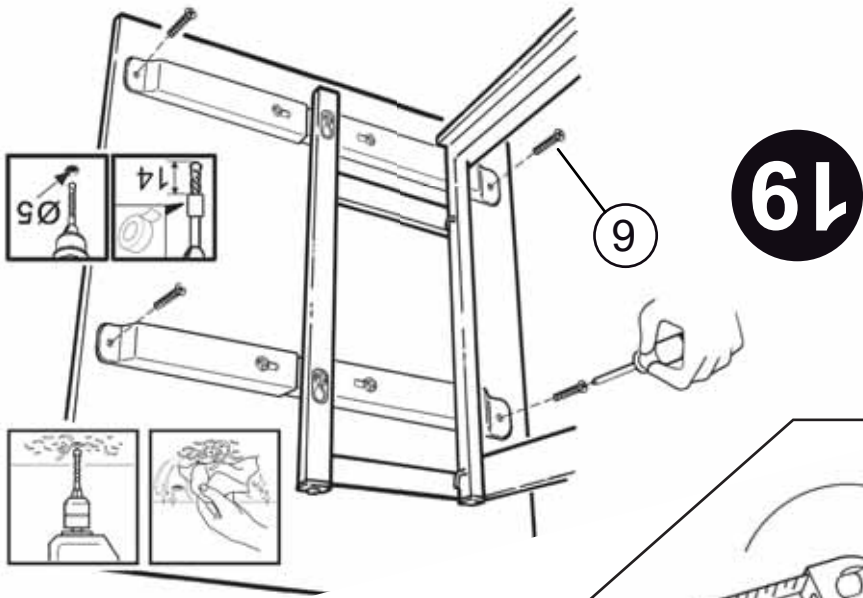

22

21

17

(1) 4x12   (1)

(2) 4x16   (2)

(2) 4x20   (33)

(8) M5x8   (3)

(2) M5x6   (4)

(15)

(14)

12400 Earl Jones Way, Louisville, KY 40299
rev-a-shelf.com - Customer Service: 800-626-1126

DISASSEMBLED PULL-OUT FOR RIGHT HAND CORNER #599 Installation Instruction, RIGHT VERSION Left Hand Blind Corner Cabinet