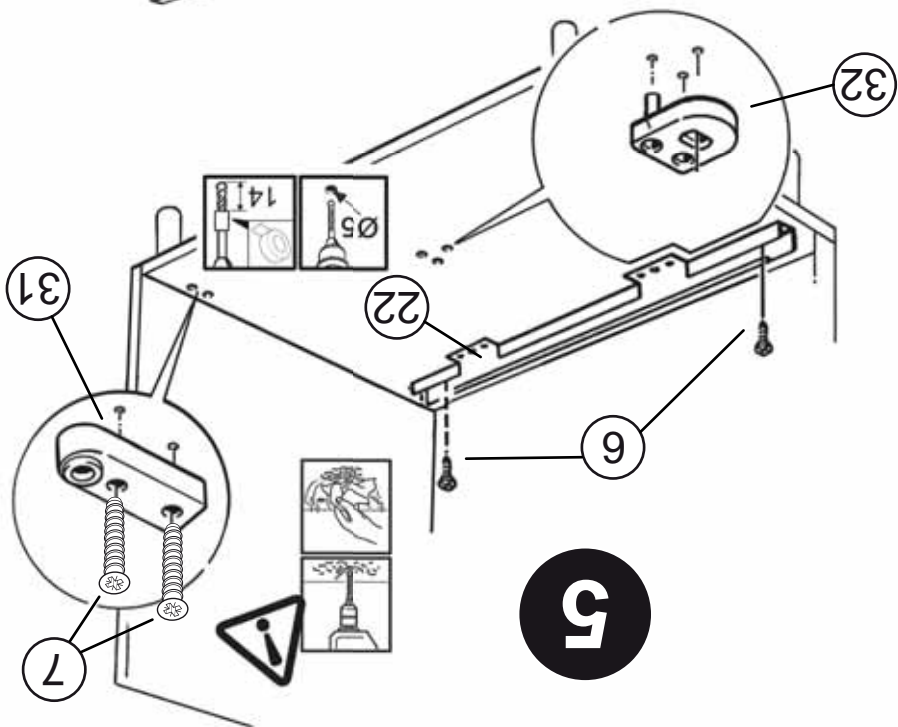

22

21

17

(1) 4x12   (1)

(2) 4x16   (2)

(2) 4x20   (33)

(8) M5x8   (3)

(2) M5x6   (4)

(3) M5x12   (5)

(13) 6.3x13   (6)

(2) 6.3x24   (7)

(1) 6.3x30   (8)

(1) M5   (9)

(11)

(13)

(12)

(15)

(14)

12400 Earl Jones Way, Louisville, KY 40299
rev-a-shelf.com - Customer Service: 800-626-1126

DISASSEMBLED PULL-OUT FOR RIGHT HAND CORNER #599 Installation Instruction, RIGHT VERSION Left Hand Blind Corner Cabinet