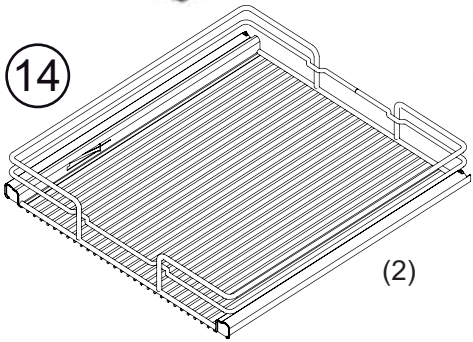

12400 Earl Jones Way, Louisville, KY 40299
rev-a-shelf.com - Customer Service: 800-626-1126

DISASSEMBLED PULL-OUT FOR LEFT HAND CORNER #599

Installation Instruction, LEFT VERSION
Right Hand Blind Corner Cabinet

HIGH TECH

- ① 4x12 (1)
- ② 4x16 (2)
- ③③ 4x20 (2)
- ③ M5x8 (8)
- ④ M5x6 (2)
- ⑤ M5x12 (3)
- ⑥ 6.3x13 (13)
- ⑦ 6.3x24 (2)
- ⑧ 6.3x30 (1)
- ⑨ M5 (1)

⑩

⑪

⑫

⑬

⑭

⑮