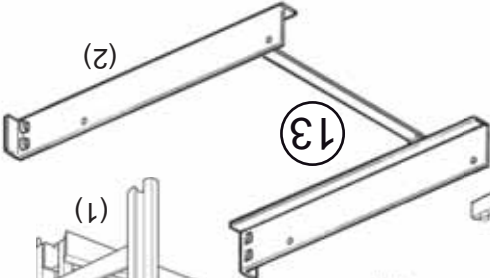

(3) M5x12   (5)

(13) 6.3x13   (6)

(2) 6.3x24   (7)

(1) 6.3x30   (8)

(1) M5   (9)

(11)

(13)

(12)

(15)

(14)

12400 Earl Jones Way, Louisville, KY 40299
rev-a-shelf.com - Customer Service: 800-626-1126

DISASSEMBLED PULL-OUT FOR RIGHT HAND CORNER #599 Installation Instruction, RIGHT VERSION Left Hand Blind Corner Cabinet