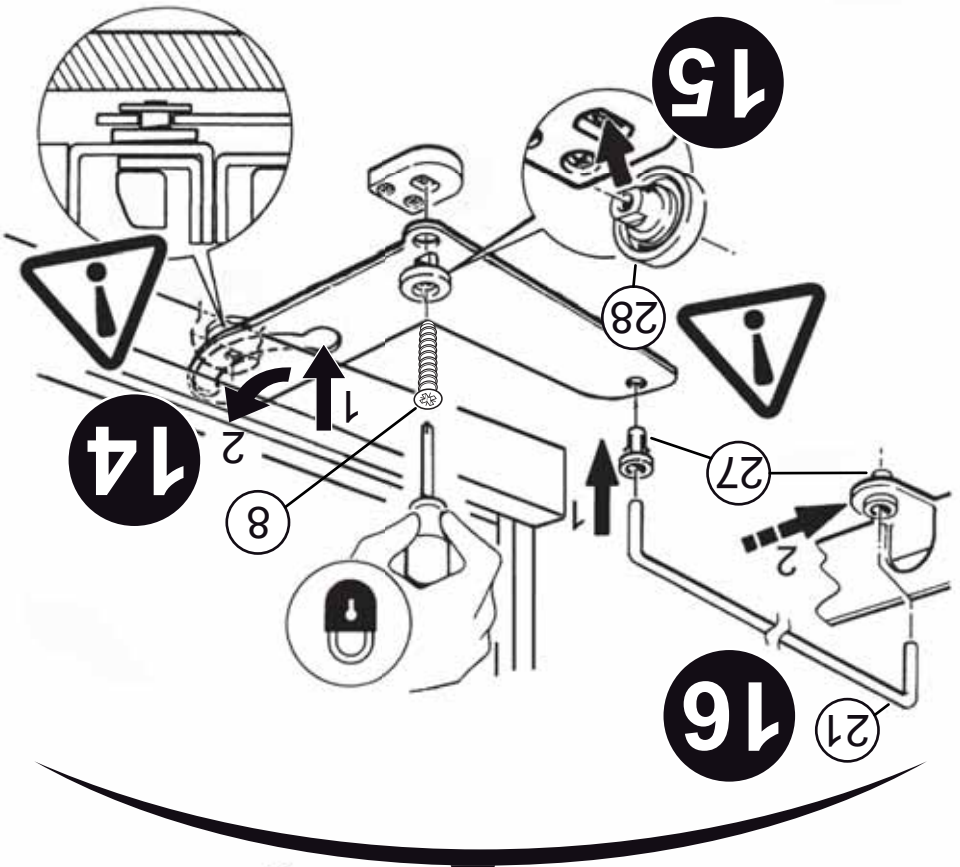

22

21

17

(1) 4x12   (1)

(2) 4x16   (2)

(2) 4x20   (33)

(8) M5x8   (3)

(2) M5x6   (4)

(3) M5x12   (5)

(13) 6.3x13   (6)

(2) 6.3x24   (7)

(1) 6.3x30   (8)

(1) M5   (9)

(11)

(13)

(12)

(15)

(14)

12400 Earl Jones Way, Louisville, KY 40299
rev-a-shelf.com - Customer Service: 800-626-1126

DISASSEMBLED PULL-OUT FOR RIGHT HAND CORNER #599 Installation Instruction, RIGHT VERSION Left Hand Blind Corner Cabinet