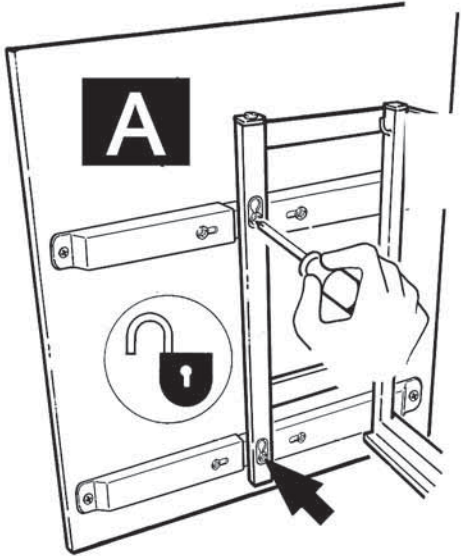

12400 Earl Jones Way, Louisville, KY 40299
rev-a-shelf.com - Customer Service: 800-626-1126

DISASSEMBLED PULL-OUT FOR LEFT HAND CORNER #599

Installation Instruction, LEFT VERSION
Right Hand Blind Corner Cabinet

1

2

3

4

18

19

21

22