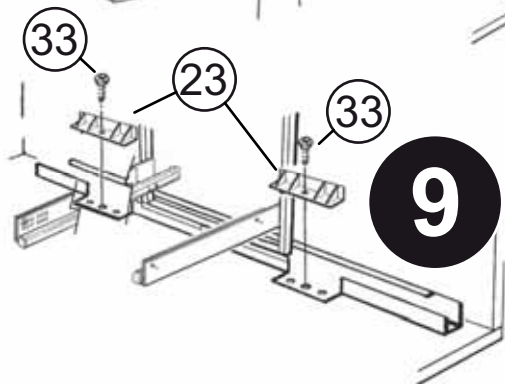

HIGH TECH

- ① 4x12 (1)
- ② 4x16 (2)
- ③③ 4x20 (2)
- ③ M5x8 (8)
- ④ M5x6 (2)
- ⑤ M5x12 (3)
- ⑥ 6.3x13 (13)
- ⑦ 6.3x24 (2)
- ⑧ 6.3x30 (1)
- ⑨ M5 (1)

⑩

⑪

⑫

⑬

⑭

⑮

1

2

3

4

18

19

21

22

22

21

17

(1) 4x12   (1)

(2) 4x16   (2)

(2) 4x20   (33)

(8) M5x8   (3)

(2) M5x6   (4)

(15)

(14)

12400 Earl Jones Way, Louisville, KY 40299
rev-a-shelf.com - Customer Service: 800-626-1126

DISASSEMBLED PULL-OUT FOR RIGHT HAND CORNER #599 Installation Instruction, RIGHT VERSION Left Hand Blind Corner Cabinet