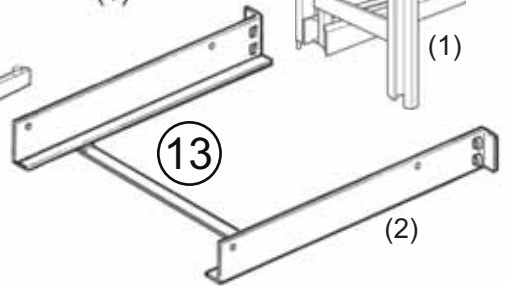

12400 Earl Jones Way, Louisville, KY 40299
rev-a-shelf.com - Customer Service: 800-626-1126

DISASSEMBLED PULL-OUT FOR LEFT HAND CORNER #599

Installation Instruction, LEFT VERSION
Right Hand Blind Corner Cabinet

HIGH TECH

- ① 4x12 (1)
- ② 4x16 (2)
- ③③ 4x20 (2)
- ③ M5x8 (8)
- ④ M5x6 (2)
- ⑤ M5x12 (3)
- ⑥ 6.3x13 (13)
- ⑦ 6.3x24 (2)
- ⑧ 6.3x30 (1)
- ⑨ M5 (1)

⑩

⑪

⑫

⑬

⑭

⑮