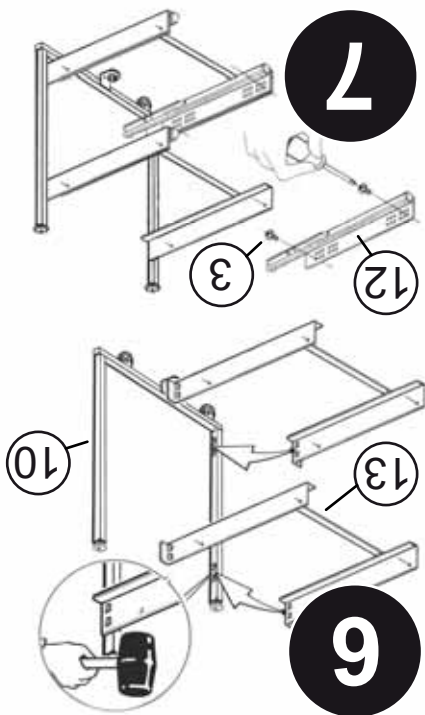

22

21

17

(1) 4x12   (1)

(2) 4x16   (2)

(2) 4x20   (33)

(8) M5x8   (3)

(2) M5x6   (4)

(3) M5x12   (5)

(13) 6.3x13   (6)

(2) 6.3x24   (7)

(1) 6.3x30   (8)

(1) M5   (9)

(11)

(13)

(12)

(15)

(14)

12400 Earl Jones Way, Louisville, KY 40299
rev-a-shelf.com - Customer Service: 800-626-1126

DISASSEMBLED PULL-OUT FOR RIGHT HAND CORNER #599 Installation Instruction, RIGHT VERSION Left Hand Blind Corner Cabinet