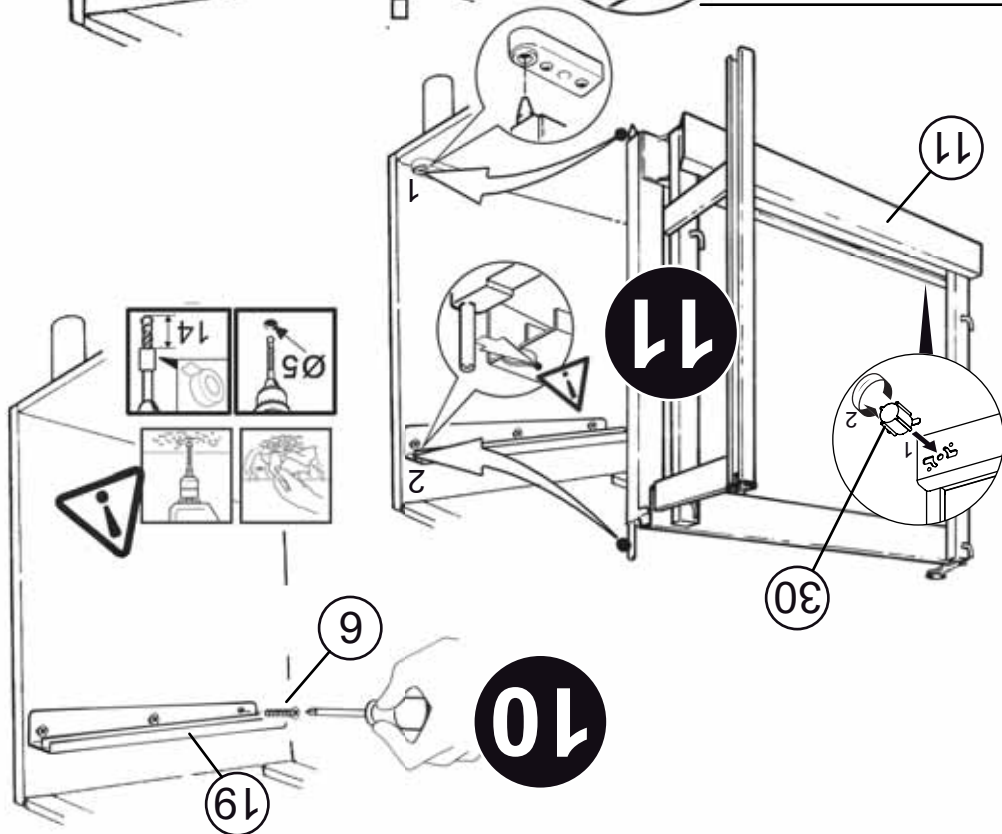

22

21

17

(1) 4x12   (1)

(2) 4x16   (2)

(2) 4x20   (33)

(8) M5x8   (3)

(2) M5x6   (4)

(15)

(14)

12400 Earl Jones Way, Louisville, KY 40299
rev-a-shelf.com - Customer Service: 800-626-1126

DISASSEMBLED PULL-OUT FOR RIGHT HAND CORNER #599 Installation Instruction, RIGHT VERSION Left Hand Blind Corner Cabinet