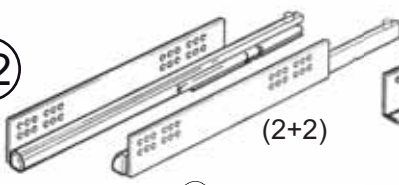

12400 Earl Jones Way, Louisville, KY 40299
rev-a-shelf.com - Customer Service: 800-626-1126

DISASSEMBLED PULL-OUT FOR LEFT HAND CORNER #599

Installation Instruction, LEFT VERSION
Right Hand Blind Corner Cabinet

HIGH TECH

- ① 4x12 (1)
- ② 4x16 (2)
- ③③ 4x20 (2)
- ③ M5x8 (8)
- ④ M5x6 (2)
- ⑤ M5x12 (3)
- ⑥ 6.3x13 (13)
- ⑦ 6.3x24 (2)
- ⑧ 6.3x30 (1)
- ⑨ M5 (1)

⑩

⑪

⑫

⑬

⑭

⑮

22

21

17

(1) 4x12   (1)

(2) 4x16   (2)

(2) 4x20   (33)

(8) M5x8   (3)

(2) M5x6   (4)