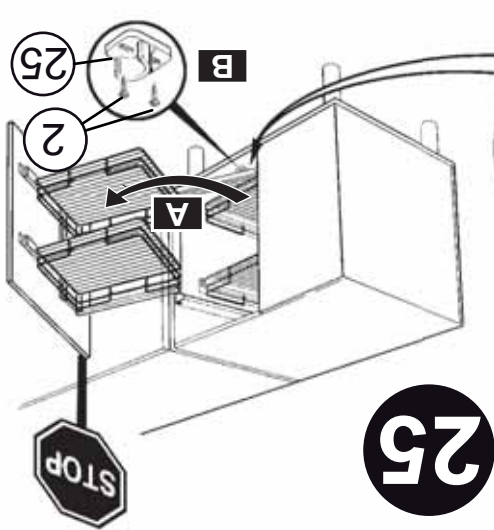

12400 Earl Jones Way, Louisville, KY 40299
rev-a-shelf.com - Customer Service: 800-626-1126

DISASSEMBLED PULL-OUT FOR LEFT HAND CORNER #599

Installation Instruction, LEFT VERSION
Right Hand Blind Corner Cabinet

1

2

3

4

18

19

21

22

22

21

17

(1) 4x12   (1)

(2) 4x16   (2)

(2) 4x20   (33)

(8) M5x8   (3)

(2) M5x6   (4)

(15)

(14)

12400 Earl Jones Way, Louisville, KY 40299
rev-a-shelf.com - Customer Service: 800-626-1126

DISASSEMBLED PULL-OUT FOR RIGHT HAND CORNER #599 Installation Instruction, RIGHT VERSION Left Hand Blind Corner Cabinet