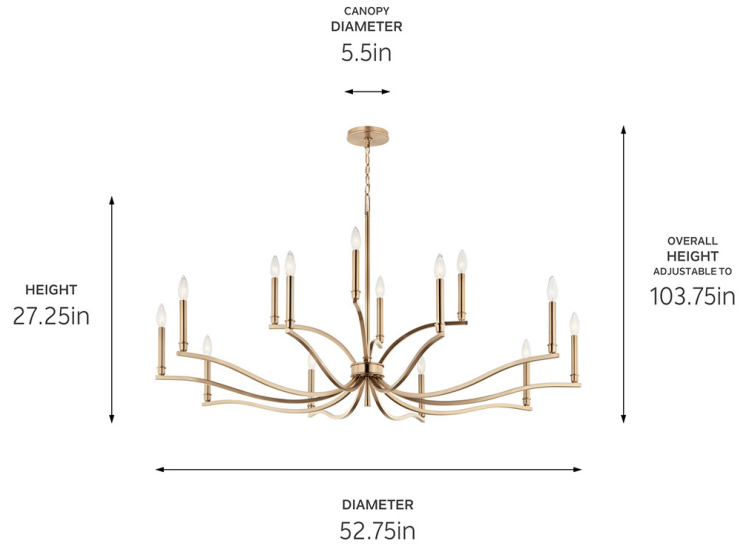

SPECIFICATIONS

Certifications/Qualifications

ADA Compliant	No
Prop65	Yes
Location Rating	Dry
	kichler.com/warranty

Dimensions

Height	27.25"
Overall Height	103.75"
Weight	13.55 LBS
Canopy Width	5.5"
Canopy Depth	1"
Chain/Stem Length	72"

Electrical

Input Voltage	120 V

Light Source

Light Source	Bulb
Lamp Included	Not Included
# Of Bulbs/LED Modules	14
Max Or Nominal Watt	60 W
Lamp Type	B
Socket Type	E12 (Candelabra)
Dimmable	Yes

Mounting/Installation

Interior/Exterior	Interior Product
Mounting Weight	13.55 LBS
Lead Wire Length	144
Wire Connectors	Wire Nuts

FIXTURE ATTRIBUTES

Housing/Glass

Primary Material	Steel
Shade Included	No
Max Stem Tilt	90 °

Product/Ordering Information

Sku	52698CPZ
Finish	Champagne Bronze™
UPC	783927046558

Finishes

- Black
- Champagne Bronze™
- Polished Nickel