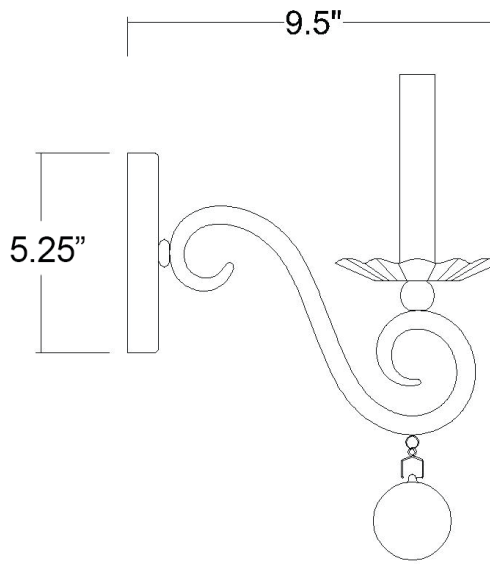

IN41345CW

CALLIE 1-LIGHT WALL SCONCE

Description:	Callie 1-Light Wall Sconce
Finish:	Country White
Dimensions:	5-1/4" W x 12-1/4" H x 9-1/2" ext. Height on Center: 4-1/2"
Bulbs:	1-60W Cand.
Installed Weight:	2 lbs.
Certification:	cUL / dry location

**dimensions do not include bulb*

Material:	Steel and crystal
Shades:	NA
Glass:	NA
Back Plate Dimensions:	5-1/4" Dia.
Chain/Wire:	NA
Additional Finishes:	NA