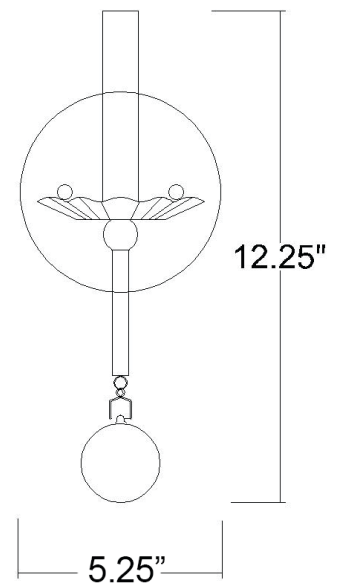

IN41345CW

CALLIE 1-LIGHT WALL SCONCE

Description:	Callie 1-Light Wall Sconce
Finish:	Country White
Dimensions:	5-1/4" W x 12-1/4" H x 9-1/2" ext. Height on Center: 4-1/2"
Bulbs:	1-60W Cand.
Installed Weight:	2 lbs.
Certification:	cUL / dry location

**dimensions do not include bulb*

Material:	Steel and crystal
Shades:	NA
Glass:	NA
Back Plate Dimensions:	5-1/4" Dia.
Chain/Wire:	NA
Additional Finishes:	NA