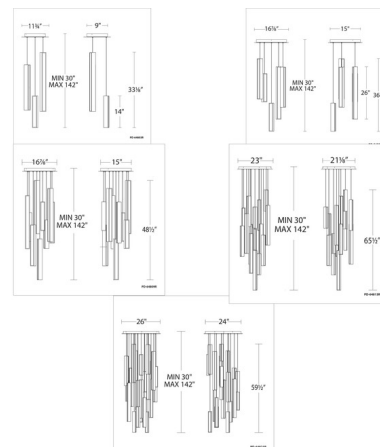

Specifications

COLOR	White
BODY FINISH	Black and Brass
WATTAGE	1200W
DIMMER	Low Voltage Electronic
DIMENSIONS	23"W x 65.5"H
INTEGRATED LED MODULE	15 x LED/80W/120-277V LED
COUNTRY OF ORIGIN	China

Technical Information

LAMP LIFE	50000 hours
COLOR RENDERING	90 CRI
LAMP COLOR	3000K
LUMENS/WATT	91.06
LUMINOUS FLUX	7285 lumens

Shown in black and brass / white

CLICK TO VIEW PRODUCT

Notes: