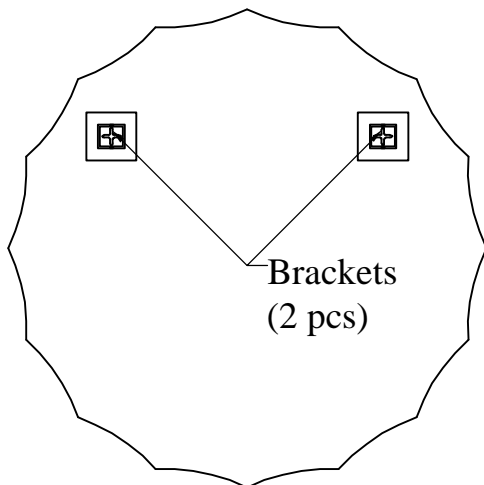

Installation instructions

1. Measure the distance between the brackets, mark spots on the wall.

OR

NOTE: Hardware not supplied, contact your local hardware professional to choose an attachment mechanism appropriate for your wall.

If installing to studs, please see below:

2A. Install (2) nails (not supplied) to the studs.

If installing to drywall, please see below:

2B. Drill pilot holes on the marked spots and insert (2) plastic anchors (not supplied).

2C. Install (2) wood screws (not supplied) to the (2) plastic anchors.

3. Hang mirror (A) to wall by attaching the brackets on back of the mirror to the nails or wood screws.