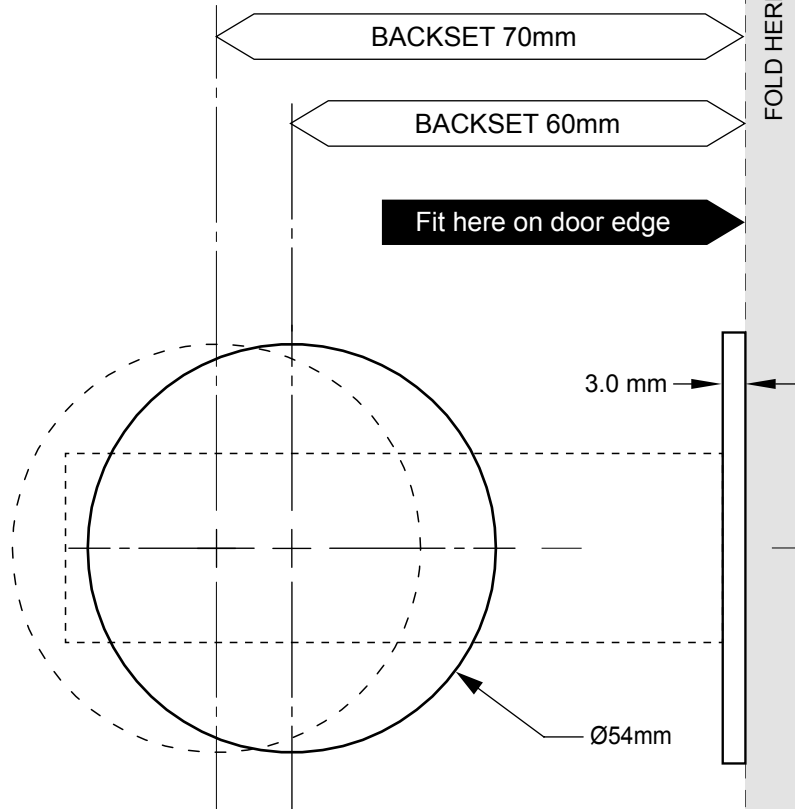

Gainsborough™  
MODE

Smart  
Lever

FOLD HERE

BACKSET 70mm

BACKSET 60mm

Fit here on door edge

3.0 mm

Ø25mm  
90mm Deep

LATCH HEIGHT

Ø54mm

Door Preparation Template

SUITS 32-55MM DOOR THICKNESS

template

**IMPORTANT: PLEASE PRINT TO SCALE**

© Allegion 2024 | PDGA0120 NOV 2024

Please recycle  
this template

## Door Preparation Template

SUITS 32-55MM DOOR THICKNESS

*Gainsborough*<sup>TM</sup>  
**MODE**

Smart  
Lever

Ø25mm  
90mm Deep  
LATCH HEIGHT

**IMPORTANT: PLEASE PRINT TO SCALE**

© Allegion 2024 | PDGA0120 NOV 24