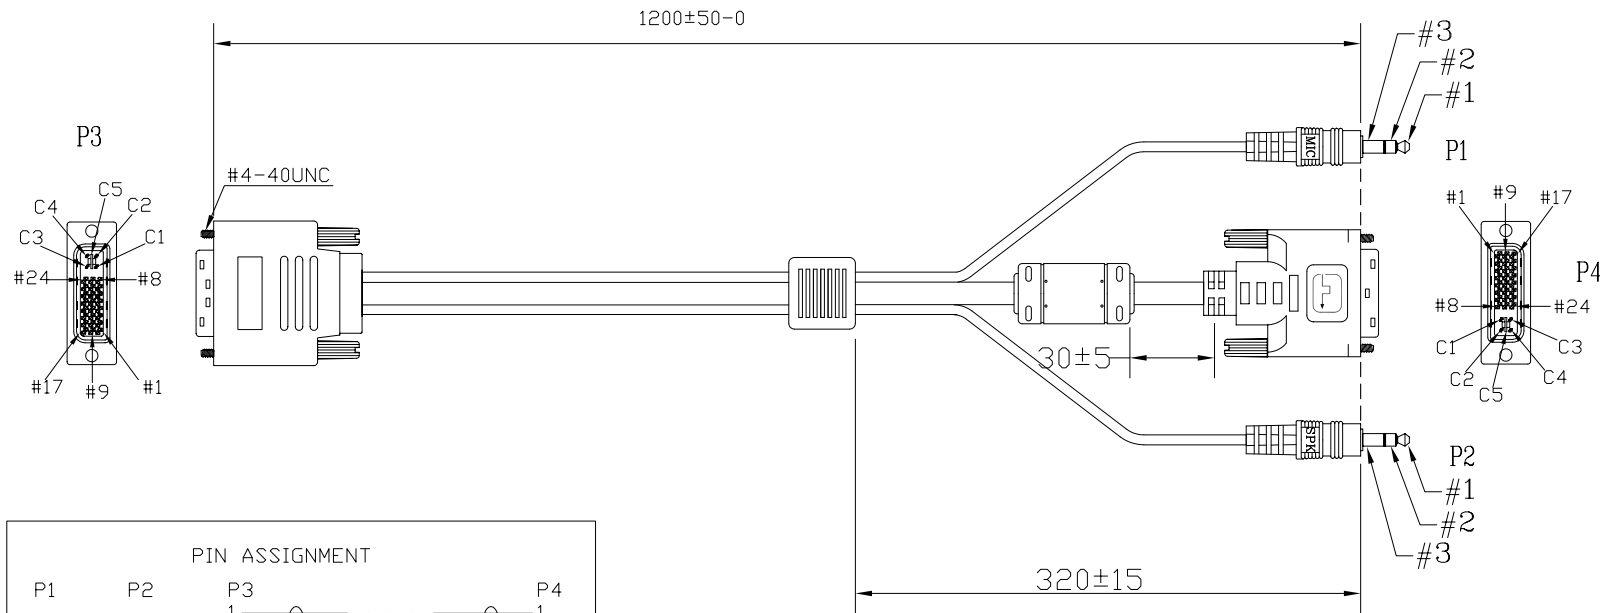

FRONT VIEW

THIRD ANGLE PROJECTION

StarTech.com

GENERAL NOTES

DIMENSIONS ARE IN MM - DO NOT SCALE  
 THIS DOCUMENT CONTAINS CONFIDENTIAL, PROPRIETARY INFORMATION THAT IS PROPERTY OF STARTECH.COM

PRODUCT ID	SV211KDVI		
DESCRIPTION	2 Port USB DVI KVM Switch Kit with Cables USB 2.0 Hub & Audio		
REV: A	DO NOT SCALE	SHEET : 1 OF: 2	DATE: 05/07/2020

CABLE SPEC.  
 (28#\*2C+S)+[30#\*3COAX(B)+(30#\*1P+D+A)\*4C+30#\*1P+30#\*5C+A+B]  
 +(28#\*2C+S)-GRAY43-3.0\*9.0\*3.0U20513

THIRD ANGLE PROJECTION				
<b>GENERAL NOTES</b>		PRODUCT ID	SV211KDVI	
DIMENSIONS ARE IN MM - DO NOT SCALE		DESCRIPTION	2 Port USB DVI KVM Switch Kit with Cables USB 2.0 Hub & Audio	
		REV: A	DO NOT SCALE	SHEET : 2 OF: 2
THIS DOCUMENT CONTAINS CONFIDENTIAL, PROPRIETARY INFORMATION THAT IS PROPERTY OF STARTECH.COM		DATE:	05/07/2020	