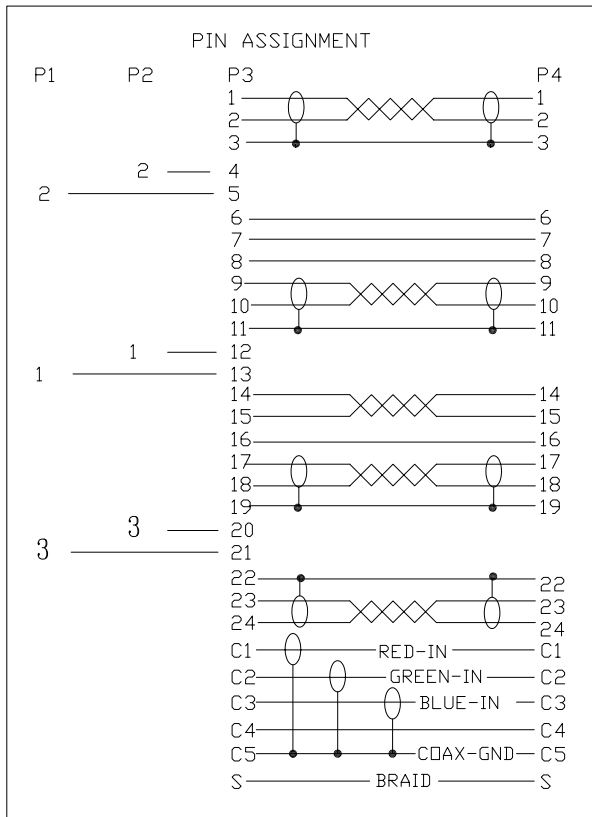

FRONT VIEW

THIRD ANGLE PROJECTION

StarTech.com

GENERAL NOTES

DIMENSIONS ARE IN MM - DO NOT SCALE  
 THIS DOCUMENT CONTAINS CONFIDENTIAL, PROPRIETARY INFORMATION THAT IS PROPERTY OF STARTECH.COM

PRODUCT ID	SV211KDVI		
DESCRIPTION	2 Port USB DVI KVM Switch Kit with Cables USB 2.0 Hub & Audio		
REV: A	DO NOT SCALE	SHEET : 1 OF: 2	DATE: 05/07/2020

CABLE SPEC.  
 (28#\*2C+S)+[30#\*3COAX(B)+(30#\*1P+D+A)\*4C+30#\*1P+30#\*5C+A+B]  
 +(28#\*2C+S)-GRAY43-3.0\*9.0\*3.0U20513

THIRD ANGLE PROJECTION				
<b>GENERAL NOTES</b>		PRODUCT ID	SV211KDVI	
DIMENSIONS ARE IN MM - DO NOT SCALE		DESCRIPTION	2 Port USB DVI KVM Switch Kit with Cables USB 2.0 Hub & Audio	
		REV: A	DO NOT SCALE	SHEET : 2 OF: 2
THIS DOCUMENT CONTAINS CONFIDENTIAL, PROPRIETARY INFORMATION THAT IS PROPERTY OF STARTECH.COM		DATE:	05/07/2020	