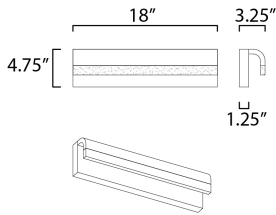

PRODUCT DESCRIPTION

An aluminum frame of Polished Chrome or Black, cascades downward and supports a frosted acrylic diffuser which nicely diffuses the light from the LED enclosed. A perfect complement to the similar bath hardware found in many homes today.

MEASUREMENTS

DIMENSION : 18" W x 4.75" H x 3.25" Ext
 BACK PLATE : 18" W x 4.75" H x 2.25" HCO
 HANGING WEIGHT : 3.74 lb

LAMPING

INPUT VOLTAGE : 120V
 LUMENS : 910 Rated (700 Del.)
 BULB : 1 x 13W LED PCB Integrated , 13W Total
 BULB INCLUDED : (Integrated)
 DIMMABLE : Triac CL or ELV
 CRI : 90+ CRI
 COLOR_TEMP : 3000K
 LIGHTING_DIRECTION : Down