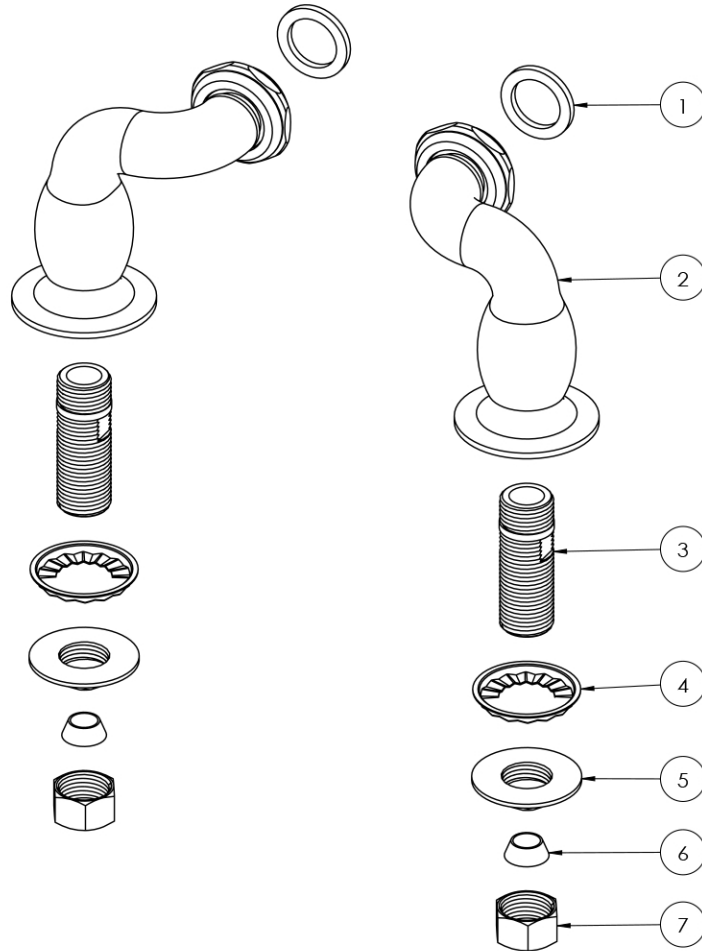

# MAIDSTONE

www.MaidstoneSupply.com

**Tub Faucet Body**

**Part No: 121-DS**

No.	Part Name	Part No.	FINISH
1	Faucet body	HLP-0154-BD	Y
2	Cartridge - Hot	HL-160M-32TH	Y
3	Escutcheon	HL-2014	Y
4	Handle - Hot	HL-2113+2333	Y
5	Screw	HL-1414	Y
6	Diverter	HL-1714+1611	Y
7	Escutcheon	HL-2003	Y
8	Handle - Shower	HL-2113+2335	Y
9	Cartridge - Cold	HL-160M-32TC	Y
10	Handle - Cold	HL-2113+2334	Y

Note: Rough-in dimensions may vary +/- 1/2" and are subject to change. No responsibility is assumed by Maidstone.

## Angled Deck Couplers

Part No: 121-ADC-

No.	Part Name	Part No.	FINISH
1	Washer	HL-1831	
2	Coupler-Hot	HL-5317L	Y
3	Shank	HL-4327	
4	Metal washer	HL-5406	
5	Locknut	HL-3438	
6	Cone Washer	HL-1809	
7	Nut	HL-3410	
8	Coupler-Cold	HL-5317R	Y