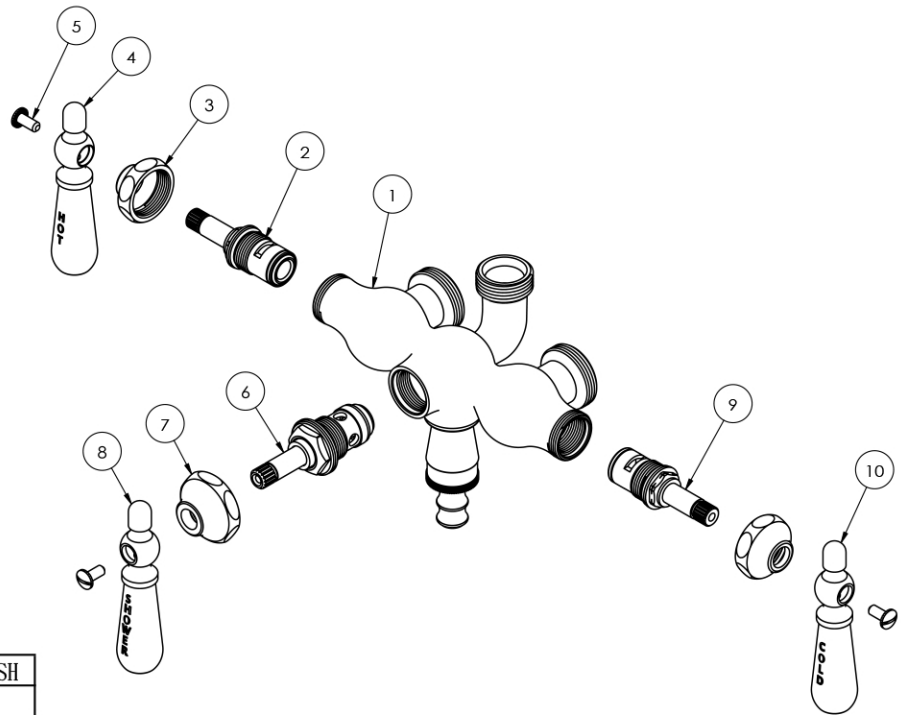

# MAIDSTONE

www.MaidstoneSupply.com

**Tub Faucet Body**

**Part No: 121-DS**

No.	Part Name	Part No.	FINISH
1	Faucet body	HLP-0154-BD	Y
2	Cartridge - Hot	HL-160M-32TH	Y
3	Escutcheon	HL-2014	Y
4	Handle - Hot	HL-2113+2333	Y
5	Screw	HL-1414	Y
6	Diverter	HL-1714+1611	Y
7	Escutcheon	HL-2003	Y
8	Handle - Shower	HL-2113+2335	Y
9	Cartridge - Cold	HL-160M-32TC	Y
10	Handle - Cold	HL-2113+2334	Y

Note: Rough-in dimensions may vary +/- 1/2" and are subject to change. No responsibility is assumed by Maidstone.

## Angled Deck Couplers

Part No: 121-ADC-

No.	Part Name	Part No.	FINISH
1	Washer	HL-1831	
2	Coupler-Hot	HL-5317L	Y
3	Shank	HL-4327	
4	Metal washer	HL-5406	
5	Locknut	HL-3438	
6	Cone Washer	HL-1809	
7	Nut	HL-3410	
8	Coupler-Cold	HL-5317R	Y

## Cradle, Hand shower, and Hose

Part No: 121-CRADLE-2

No.	Part Name	Part No.	FINISH
1	Washer	HL-5002-1	
2	Hose	HL-5002	Y
3	Washer	HL-5002-1	
4	Shower head	HL-3710	Y
5	Hand held	HL-4364+5702	Y
6	Cradle	HLP-0144I	Y
7	Washer	HL-1830	