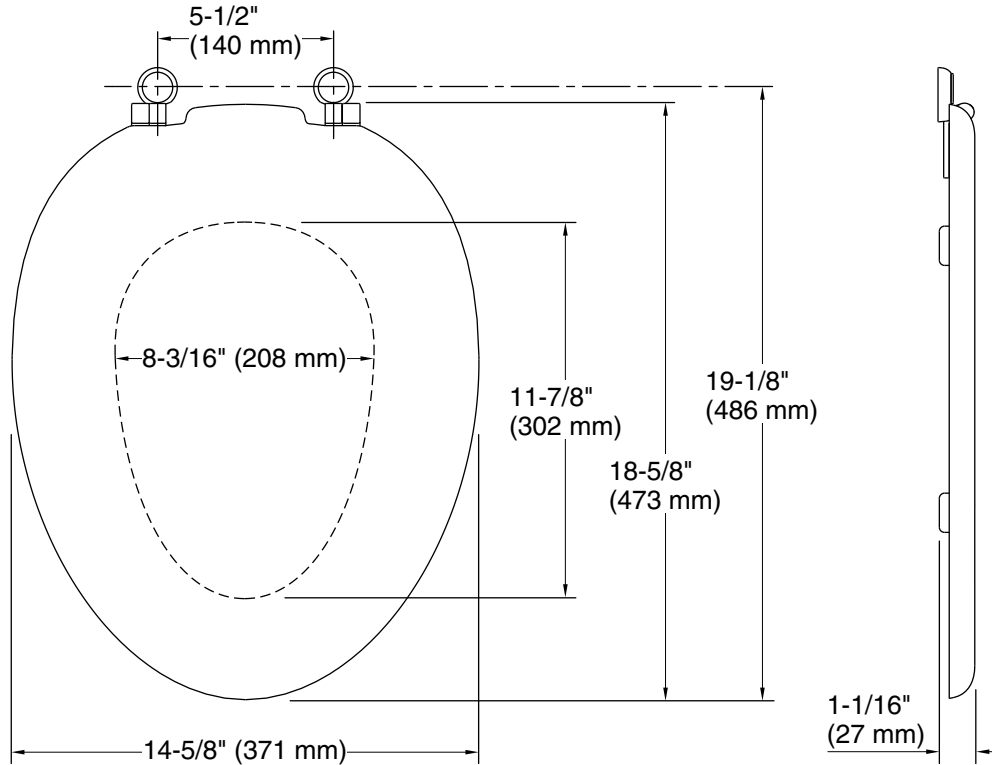

**Kathryn®**  
Elongated toilet seat  
**K-4701-CP**

**Features**

- Exclusive seat design for Kathryn K-3324 and K-3484 toilets
- Polished Chrome hinges
- Coordinates with other products in the Kathryn collection

### Technical Information

All product dimensions are nominal.

Seat shape type: Elongated  
Seat front type: Closed-front  
Seat-mounting holes: 5-1/2" (140 mm)