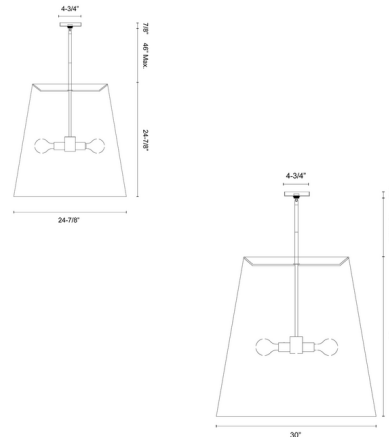

Lightology

lightology.com
866-954-4489
05-20-26

Project: _____
Company: _____
Location: _____ Fixture Type: _____
SPEC #: **ALO891567**
Approved On: _____ Approved By: _____

Calor Pendant By Alora

Description

The Calor Pendant will add a stylish and classic statement to any interior space of your home. Features a luminous gold interior combined with linen exterior in soft neutral tones of White, Black and Gray. Finished in Urban Bronze or Vintage brass and available in two sizes. Canopy: 4.8 inch diameter. UL listed.

Specifications

COLOR	White Linen
BODY FINISH	Vintage Brass
WATTAGE	24W
DIMMER	Standard 120V
DIMENSIONS	24.8"W x 24.9"H
BULB NOT INCLUDED	3 x A19/Medium (E26)/8W/120V LED
OTHER BULB OPTIONS	3 x A19/Medium (E26)/120V LED 3 x A19/Medium (E26)/60W/120V Incandescent
COUNTRY OF ORIGIN	China

CLICK TO VIEW PRODUCT

Notes: