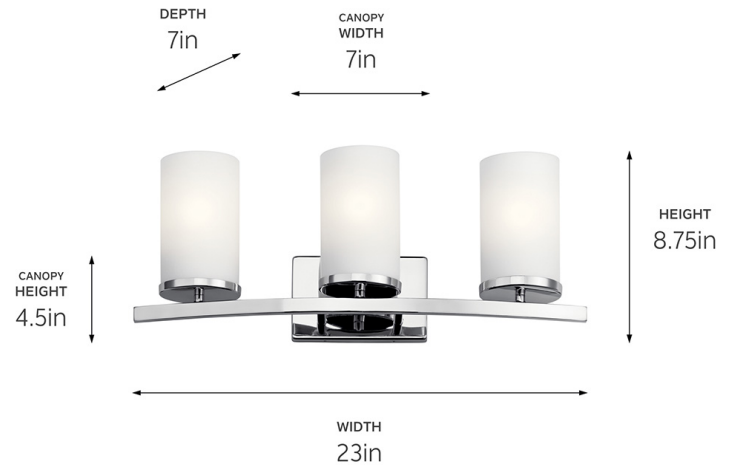

SPECIFICATIONS

Certifications/Qualifications

ADA Compliant	No
Prop65	No
Location Rating	Damp
	kichler.com/warranty

Dimensions

Height	8.75"
Width	23"
Height From Center Of Wall Opening (Spec Sheet)	6.5"
Depth	7"
Weight	6.93 LBS
Canopy Height	4.5"
Canopy Width	7"
Canopy Depth	0.75"

Electrical

Input Voltage	120 V

Light Source

Light Source	Bulb
Lamp Included	Not Included
# Of Bulbs/LED Modules	3
Max Or Nominal Watt	100 W
Lamp Type	A19
Socket Type	E26 (Medium)
Dimmable	Yes
Dimmable Notes	Dimmable when used with dimmer switch (sold separately); when using LED bulbs, see bulb manufacturer dimming specifications.

Mounting/Installation

Interior/Exterior	Interior Product
Mounting Weight	4.73 LBS
Install Glass Up Or Down	Both
Modular	No
Lead Wire Length	6

FIXTURE ATTRIBUTES

Housing/Glass

Primary Material	Steel
Shade Included	No
Shade Dimensions	4.00 DIA X 6.75

Product/Ordering Information

SKU	45497CH
Finish	Chrome
UPC	783927518956

Finishes

- Black
- Black
- Brushed Nickel
- Brushed Nickel
- Chrome
- Chrome
- Natural Brass