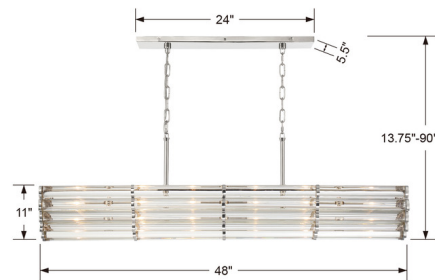

### Description

The Elliot Linear Chandelier features a sleek and almost masculine design with chunky glass rods and a Polished Nickel frame that highlights the shape of the fixture and creates a scallop pattern for the light that is filtered and provides a beautiful glow. UL, cUL, and CSA listed.

### Specifications

COLOR . . . . . Clear  
BODY FINISH . . . . . Polished Nickel  
WATTAGE . . . . . 360W  
DIMMER . . . . . Standard 120V  
DIMENSIONS . . . . . 48"L x 6.79"W x 11"H  
BULB NOT INCLUDED . . . . . 6 x B10/Candelabra (E12)/60W/120V Incandescent  
OTHER BULB OPTIONS . . . . . 6 x B10/Candelabra (E12)/120V LED  
COUNTRY OF ORIGIN . . . . . China

### Technical Information

PRODUCT DIMENSIONS . . . . . Min / Max Overall Height: 13.75" / 90"

Notes:

Shown in polished nickel / clear

CLICK TO VIEW PRODUCT