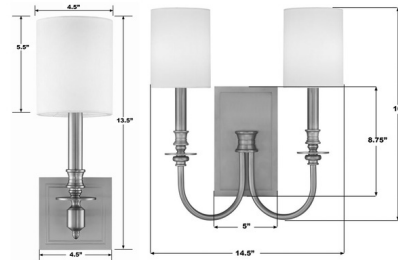

Lightology

lightology.com
866-954-4489
02-19-26

Project: _____

Company: _____

Location: _____ Fixture Type: _____

SPEC #: **CRY828681**

Approved On: _____ Approved By: _____

Lloyd Wall Sconce By Crystorama

Description

The Lloyd Wall Sconce adds a touch of clean simplicity to your interior. Its smooth frame and elegant decorative arms hold silk shades, casting a warm, soft glow that gently illuminates the room.

Shown in aged brass / white silk

Specifications

COLOR	White Silk
BODY FINISH	Aged Brass
WATTAGE	9W
DIMMER	Standard 120V
DIMENSIONS	4.5"W x 13.5"H x 5.5"D
BULB NOT INCLUDED	1 x B10/Candelabra (E12)/9W/120V LED
OTHER BULB OPTIONS	B10/Candelabra (E12)/60W/120V Incandescent
COUNTRY OF ORIGIN	China