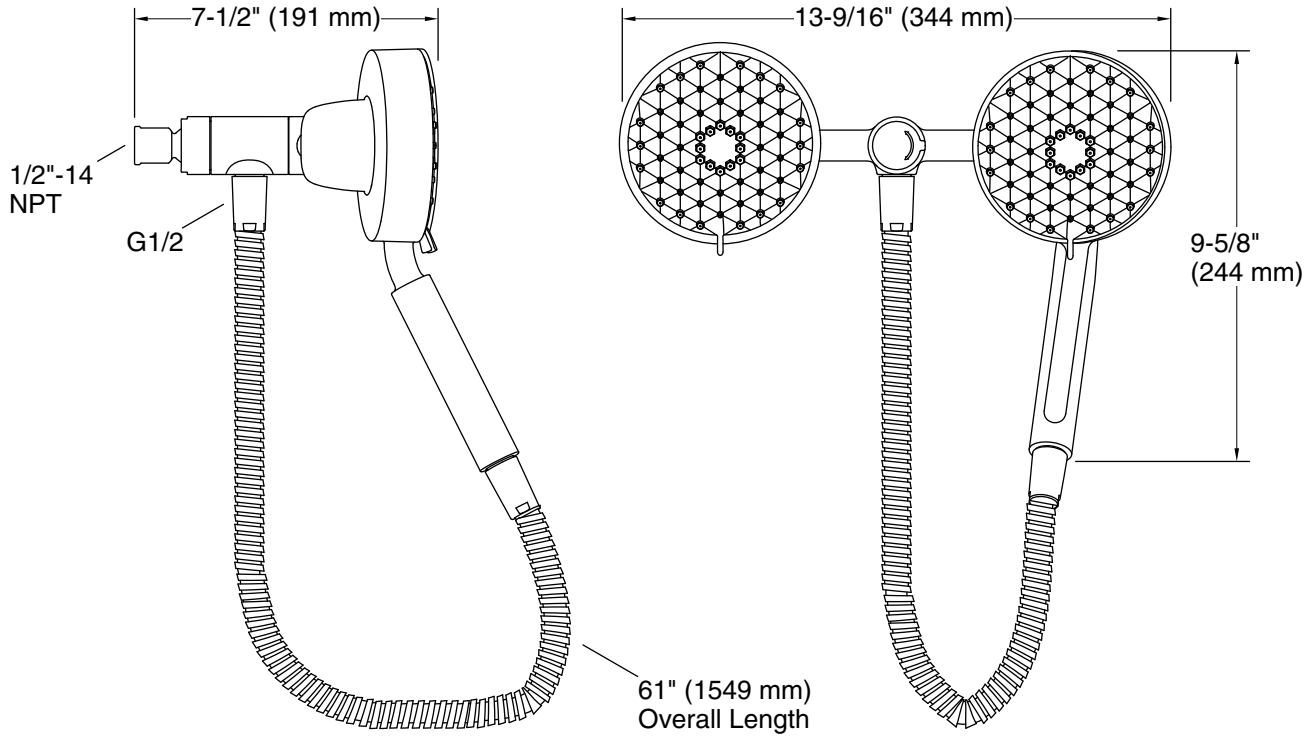

Features

- Multifunction showerhead and handshower each have advanced spray engines to provide three experiences: wide coverage, intense drenching, and targeted spray
- Wide coverage spray produces an encompassing spray for everyday use
- Intense drenching spray delivers a forceful spray ideal for rinsing shampoo from hair
- Targeted spray is a focused stream for targeting sore muscles or use as a utility spray
- Pause feature temporarily pauses water flow to conserve water while you lather, shave, or shampoo
- MasterClean™ sprayface features an easy-to-clean surface that withstands mineral buildup and maximizes spray performance
- 2.5 gpm (9.5 lpm) maximum flow rate at 45 psi (3.1 bar)
- Box includes: Showerhead, handshower, 60" (1524 mm) metal hose

K-933 Shower Arm and Flange
K-7395 Shower Arm and Flange
K-7397 Shower Arm and Flange
K-20005 Shower Arm and Flange
K-26318 Shower arm and flange

Codes/Standards

ASME A112.18.1/CSA B125.1
DOE - Energy Policy Act 1992

Technical Information

All product dimensions are nominal.

Spout:

Handshower rated max flow: 2.5 gal/min (9.5 l/min)

Shower/Rainhead rated max flow: 2.5 gal/min (9.5 l/min)

Notes

Install this product according to the installation instructions.