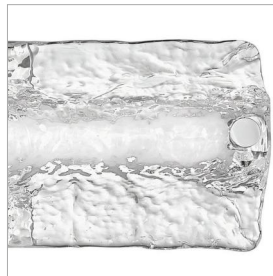

PRODUCT DETAILS:

- Invisimount hardware is hidden on the backplate for a clean silhouette
- This fixture can be mounted vertically
- This fixture can be mounted horizontally
- Damp Rated
- ADA compliant design provides added accessibility and maximum clearance
- LED components carry a 5-year limited warranty
- Bold silhouette with dramatic details creates a modern statement
- This design features a sparkling, reflective chrome finish

HINKLEY

HINKLEY
33000 Pin Oak Parkway
Avon Lake, OH 44012

PHONE: (440) 653-5500
Toll Free: 1 (800) 446-5539

hinkley.com