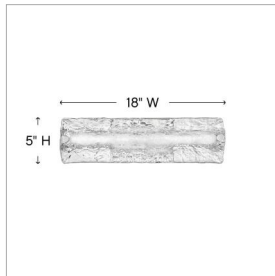

PRODUCT DETAILS:

- Invisimount hardware is hidden on the backplate for a clean silhouette
- This fixture can be mounted vertically
- This fixture can be mounted horizontally
- Damp Rated
- ADA compliant design provides added accessibility and maximum clearance
- LED components carry a 5-year limited warranty
- Bold silhouette with dramatic details creates a modern statement
- This design features a sparkling, reflective chrome finish

HINKLEY

HINKLEY
33000 Pin Oak Parkway
Avon Lake, OH 44012

PHONE: (440) 653-5500
Toll Free: 1 (800) 446-5539

hinkley.com