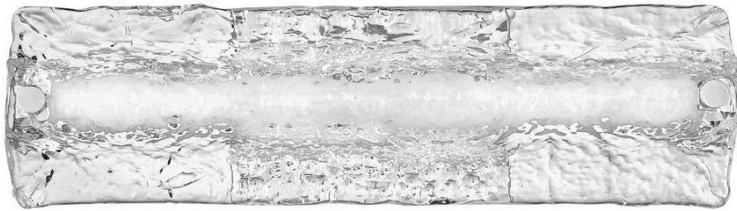

# LUCENT

## 52092CM

### MEDIUM LED VANITY

Lucent's wave of thick art glass with subtle cool undertones washes over a chrome base and integrated LEDs, illuminating and transforming your space with brilliant light. When mounted above a vanity, a minimalist profile enhanced by an exceptional light pattern makes a maximum impression in any modern bathroom.

DETAILS	
FINISH:	Chrome
MATERIAL:	Steel
GLASS:	Lava
DIMMABLE:	YES - CL TYPE DIMMER (SSL7A)

DIMENSIONS	
WIDTH:	18"
HEIGHT:	5"
WEIGHT:	6lb
BACK PLATE:	7"W X 5"H
EXTENSION:	3"
TOP TO OUTLET:	2.5"

LIGHT SOURCE	
LIGHT SOURCE:	Integrated LED
LED NAME:	LEVO70-380
WATTAGE:	20w LED *Included
VOLTAGE:	120v
LUMENS:	1700
CRI:	92
INCANDESCENT EQUIVALENCY:	1 x 100w
DIMMABLE:	YES - CL TYPE DIMMER (SSL7A)