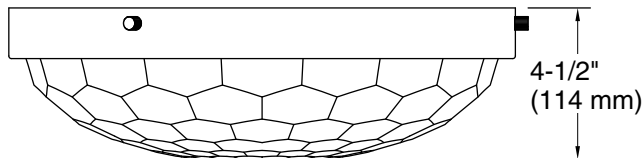

Required Electrical Service

One dedicated circuit required.

Lights: 120 V, 1.5 A, 60 Hz

Technical Information

All product dimensions are nominal.

Material: Steel, Aluminum, Glass

Number of Lights: 3

Lighting Type: Socket-based

Socket Type: E-12 Candelabra

Number of Shades: 1

Shade Type: Glass - clear

Hanging Type: Non-hanging

Electrical component rating: Socket Rating: 60 Hz, 25 W