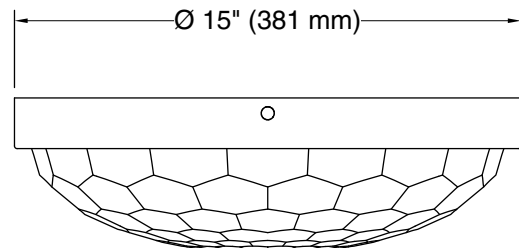

Required Electrical Service

One dedicated circuit required.

Lights: 120 V, 1.5 A, 60 Hz

Technical Information

All product dimensions are nominal.

Material: Steel, Aluminum, Glass

Number of Lights: 3

Lighting Type: Socket-based

Socket Type: E-12 Candelabra

Number of Shades: 1

Shade Type: Glass - clear

Hanging Type: Non-hanging

Electrical component rating: Socket Rating: 60 Hz, 25 W