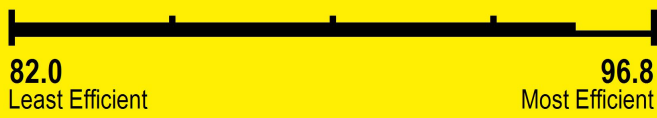

# ENERGYGUIDE

Boiler  
Water  
Natural Gas, Propane Gas

RINNAI  
Model M160C

Efficiency Rating (AFUE)\*

95.0

Range of Similar Models  
\* Annual Fuel Utilization Efficiency

For energy cost info, visit  
[productinfo.energy.gov](http://productinfo.energy.gov)