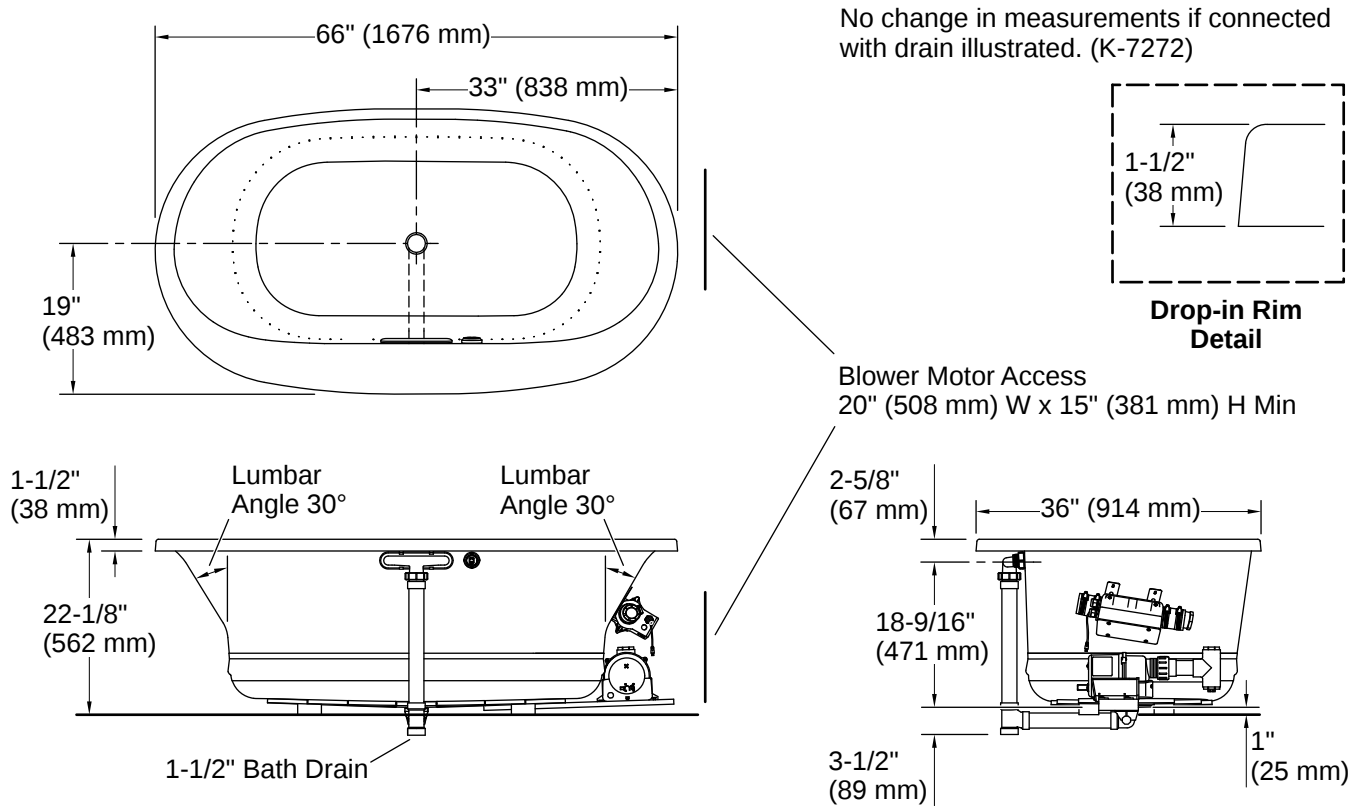

Drain Location:	Center
Drain Hole Diameter:	2-3/16" (56 mm)
Basin Area, Bottom:	47" x 26-1/4" (1193 mm x 666 mm)
Basin Area, Top:	61-3/16" x 28-3/8" (1554 mm x 721 mm)
Water Depth:	17-9/16" (446 mm)
Water Capacity:	85.5 gal (323.7 L)
Minimum Floor Load:	84.9 lbs/ft ²
Weight:	90 lbs (40.8 kg)

Installation

- Drop-in or undermount
- Center drain
- 120 V electrical requirement allows for easy installation with standard outlet
- Requires one dedicated circuit
- Requires Clearflo slotted overflow bath drain (sold separately)

Installation Notes

Install this product according to the installation instructions.

Measure your actual product for rough-in details.

The hot water supply should be 70% of the capacity of the bath or greater. Installations will vary.