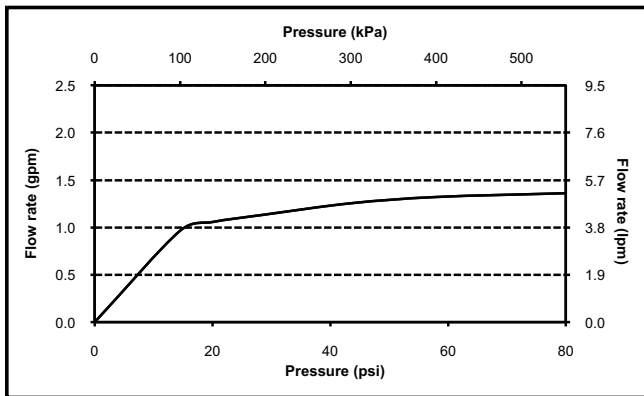

TL960DDLQ

Soirée® Widespread Lavatory High-Efficiency Faucet, 1.5 gpm

SPECIFICATIONS

- Warranty Lifetime Limited Warranty (Residential Use)
  One Year (Commercial Use)
- Material Brass
- Shipping Weight 11.5 lbs.
- Shipping Dimensions 20-1/2" L x 9-3/4" W x 3-1/2" H
- Maximum Flow Rate 1.5 gpm (5.7 lpm)

TOTO®

These dimensions and specifications are subject to change without notice