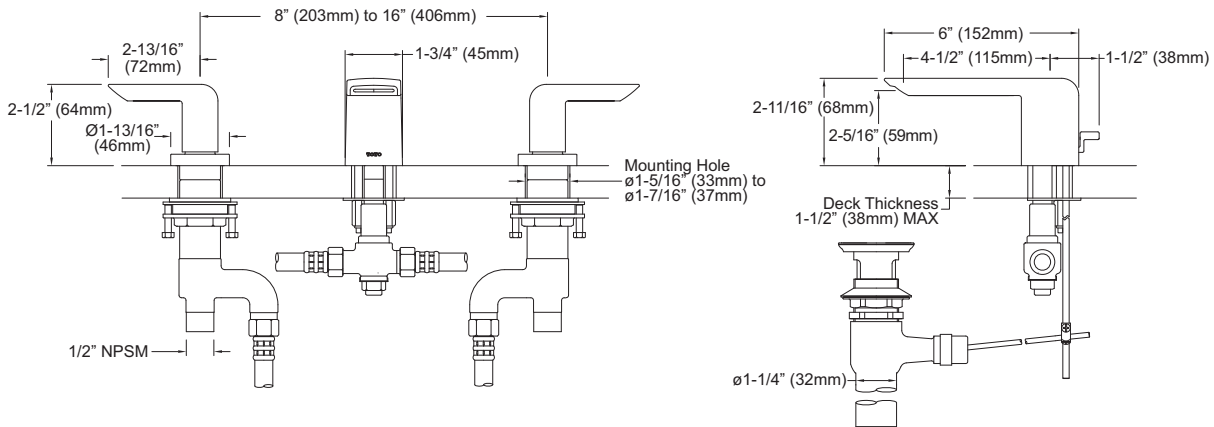

TL960DDLQ

Soirée® Widespread Lavatory High-Efficiency Faucet, 1.5 gpm

SPECIFICATIONS

- Warranty Lifetime Limited Warranty (Residential Use)
  One Year (Commercial Use)
- Material Brass
- Shipping Weight 11.5 lbs.
- Shipping Dimensions 20-1/2" L x 9-3/4" W x 3-1/2" H
- Maximum Flow Rate 1.5 gpm (5.7 lpm)

TOTO®

These dimensions and specifications are subject to change without notice