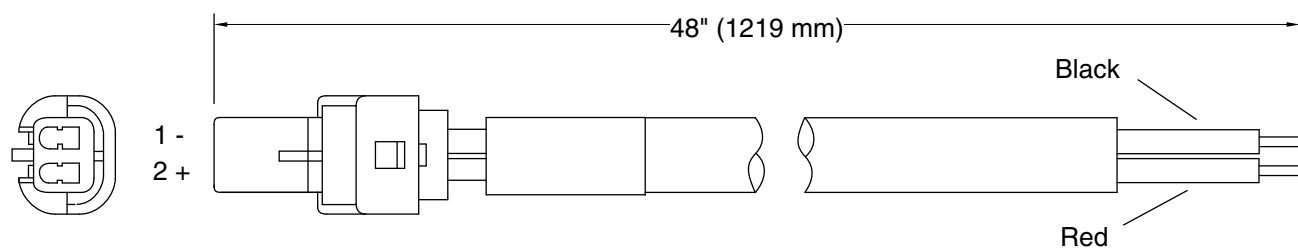

Technical Information

All product dimensions are nominal.

Material: Plastic, Metal

Notes

Install this product according to the installation instructions.