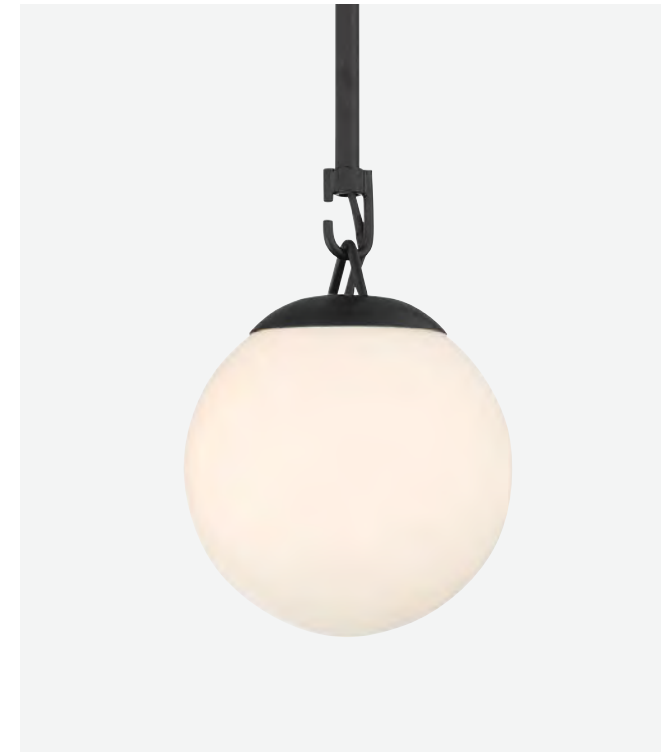

18 Light Chandelier
55418-FB

L 36" W 34.13" H 45.88"
Canopy DIA 5.12"
6" Chain, 8' Cord
40 Watt Medium Base

10 Light
Chandelier
55410-FB

L 25.75" W 25.25" H 43.25"
Canopy DIA 5.12"
6" Chain, 8' Cord
60 Watt Medium Base

5 Light Chandelier
55425-FB

L 17.88" W 16.5" H 33.5"
Canopy DIA 5.12"
6" Chain, 8' Cord
60 Watt Medium Base

Mini Pendant
50791-FB

W 6" H 8.5"
5' Cord, 2 x 6" & 2 x 12" Downrods
60 Watt Candelabra
6" White Frosted Globe

Mini Pendant
50791-PAB

W 6" H 8.5"
5' Cord, 2 x 6" & 2 x 12" Downrods
60 Watt Candelabra
6" White Frosted Globe

Wall Sconce
50761-FB

W 6" H 12.75" E 6.5"
Backplate D 5"
60 Watt Candelabra
6" White Frosted Globe

Wall Sconce
50761-PAB

W 6" H 12.75" E 6.5"
Backplate D 5"
60 Watt Candelabra
6" White Frosted Globe

FEATURES

- Indoor Rated

FINISHES

FLAT BLACK

FEATURES

- White Frosted Glass Globe
- Indoor Rated