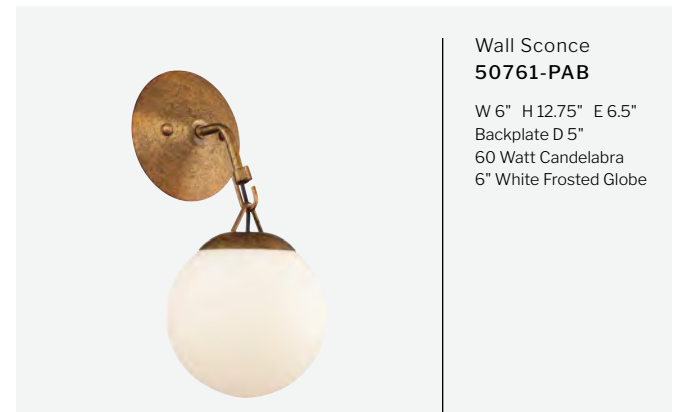

18 Light Chandelier
55418-FB

L 36" W 34.13" H 45.88"
Canopy DIA 5.12"
6" Chain, 8' Cord
40 Watt Medium Base

10 Light
Chandelier
55410-FB

L 25.75" W 25.25" H 43.25"
Canopy DIA 5.12"
6" Chain, 8' Cord
60 Watt Medium Base

5 Light Chandelier
55425-FB

L 17.88" W 16.5" H 33.5"
Canopy DIA 5.12"
6" Chain, 8' Cord
60 Watt Medium Base

Mini Pendant
50791-FB

W 6" H 8.5"
5' Cord, 2 x 6" & 2 x 12" Downrods
60 Watt Candelabra
6" White Frosted Globe

Mini Pendant
50791-PAB

W 6" H 8.5"
5' Cord, 2 x 6" & 2 x 12" Downrods
60 Watt Candelabra
6" White Frosted Globe

Wall Sconce
50761-FB

W 6" H 12.75" E 6.5"
Backplate D 5"
60 Watt Candelabra
6" White Frosted Globe

Wall Sconce
50761-PAB

W 6" H 12.75" E 6.5"
Backplate D 5"
60 Watt Candelabra
6" White Frosted Globe

FEATURES

- Indoor Rated

FINISHES

FLAT BLACK

FEATURES

- White Frosted Glass Globe
- Indoor Rated