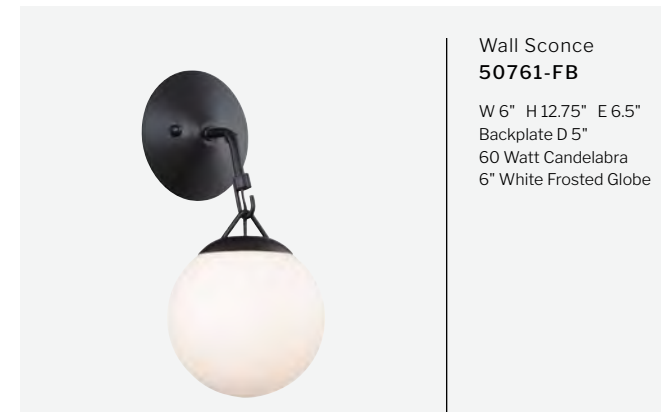

18 Light Chandelier
55418-FB

L 36" W 34.13" H 45.88"
Canopy DIA 5.12"
6" Chain, 8' Cord
40 Watt Medium Base

10 Light
Chandelier
55410-FB

L 25.75" W 25.25" H 43.25"
Canopy DIA 5.12"
6" Chain, 8' Cord
60 Watt Medium Base

5 Light Chandelier
55425-FB

L 17.88" W 16.5" H 33.5"
Canopy DIA 5.12"
6" Chain, 8' Cord
60 Watt Medium Base

Mini Pendant
50791-FB

W 6" H 8.5"
5' Cord, 2 x 6" & 2 x 12" Downrods
60 Watt Candelabra
6" White Frosted Globe

Mini Pendant
50791-PAB

W 6" H 8.5"
5' Cord, 2 x 6" & 2 x 12" Downrods
60 Watt Candelabra
6" White Frosted Globe

Wall Sconce
50761-FB

W 6" H 12.75" E 6.5"
Backplate D 5"
60 Watt Candelabra
6" White Frosted Globe

Wall Sconce
50761-PAB

W 6" H 12.75" E 6.5"
Backplate D 5"
60 Watt Candelabra
6" White Frosted Globe

FEATURES

- Indoor Rated

FINISHES

FLAT BLACK

FEATURES

- White Frosted Glass Globe
- Indoor Rated