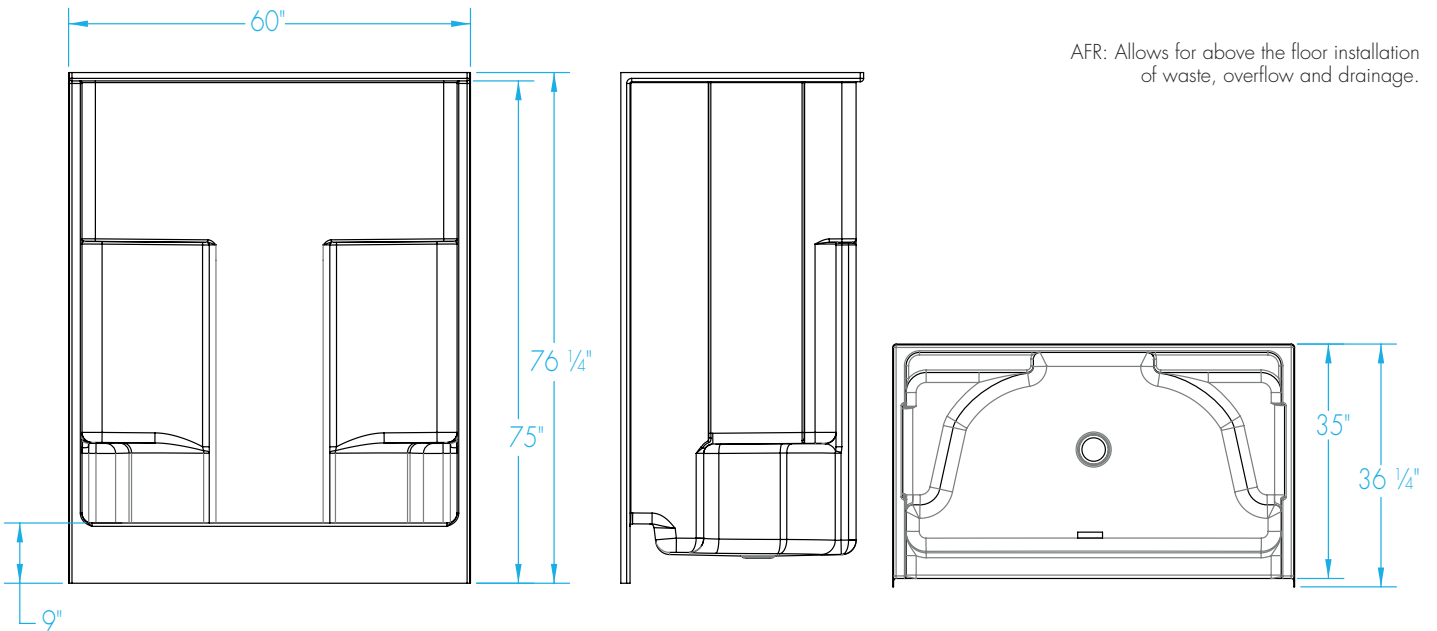

1603SGM – EVERYDAY SHOWERS

60 x 35 x 75 inches

FEATURES

- Shower stall
- Smooth wall finish
- Molded seats (2)
- Molded toiletry shelves
- Above-floor rough
- Slip-resistant textured bottom
- Center drain
- AcrylX™ applied acrylic surface
- Lifetime limited warranty

COLOR OPTIONS

Stock	Upgraded	Premium
Almond White	Linen/Biscuit Bone	Black Mexican Sand Sand Bar Sterling Silver

1603SGM

60 x 35 x 75 inches

AFR: Allows for above the floor installation of waste, overflow and drainage.

DIMENSIONS

Specifications	inches
Width: Overall / Net	60
Depth: Overall / Net	36 1/4 / 35
Height: Overall / Net	76 1/4 / 75
Enclosure Opening	55 3/4
Skirt Height	9
Drain Rough-In (from Back Wall)	15 3/4
Drain Rough-In (from Side Wall)	30
Drain: Diameter / Clearance	3 1/4 / 3 3/4

FRAMING DIMENSIONS inches

Type	D Depth	W Width	H Height	A	B	C
Alcove	36 1/4	60 1/8	-	Box Out	30	15 3/4