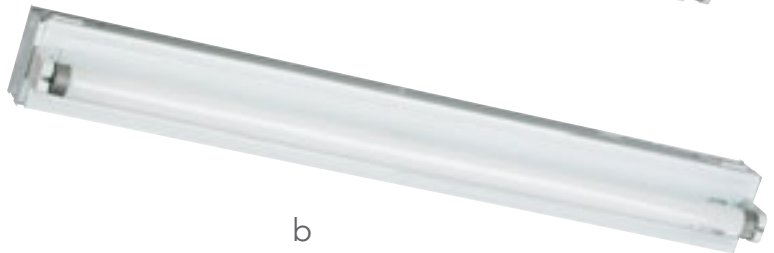

b

Utility Strip & Ceiling Receptacle

b. 80024-1-6*

24.75" (l) x 3.5" (w) x 3" (h) - (1) 17W T8 or (1) 20W T12

White

Electronic Ballast - Normal Power Factor, Rapid Start - 120V

Damp Listed I bulb not included

*Fixtures are non-dimmable with 0°F minimum start temperature.