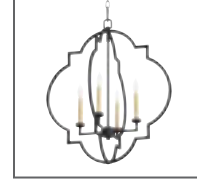

Dublin **240**
Oiled Bronze, Gold
Leaf, Noir, Classic
Nickel