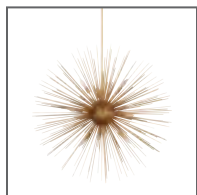

Electra **050**
Aged Silver Leaf
Gold Leaf