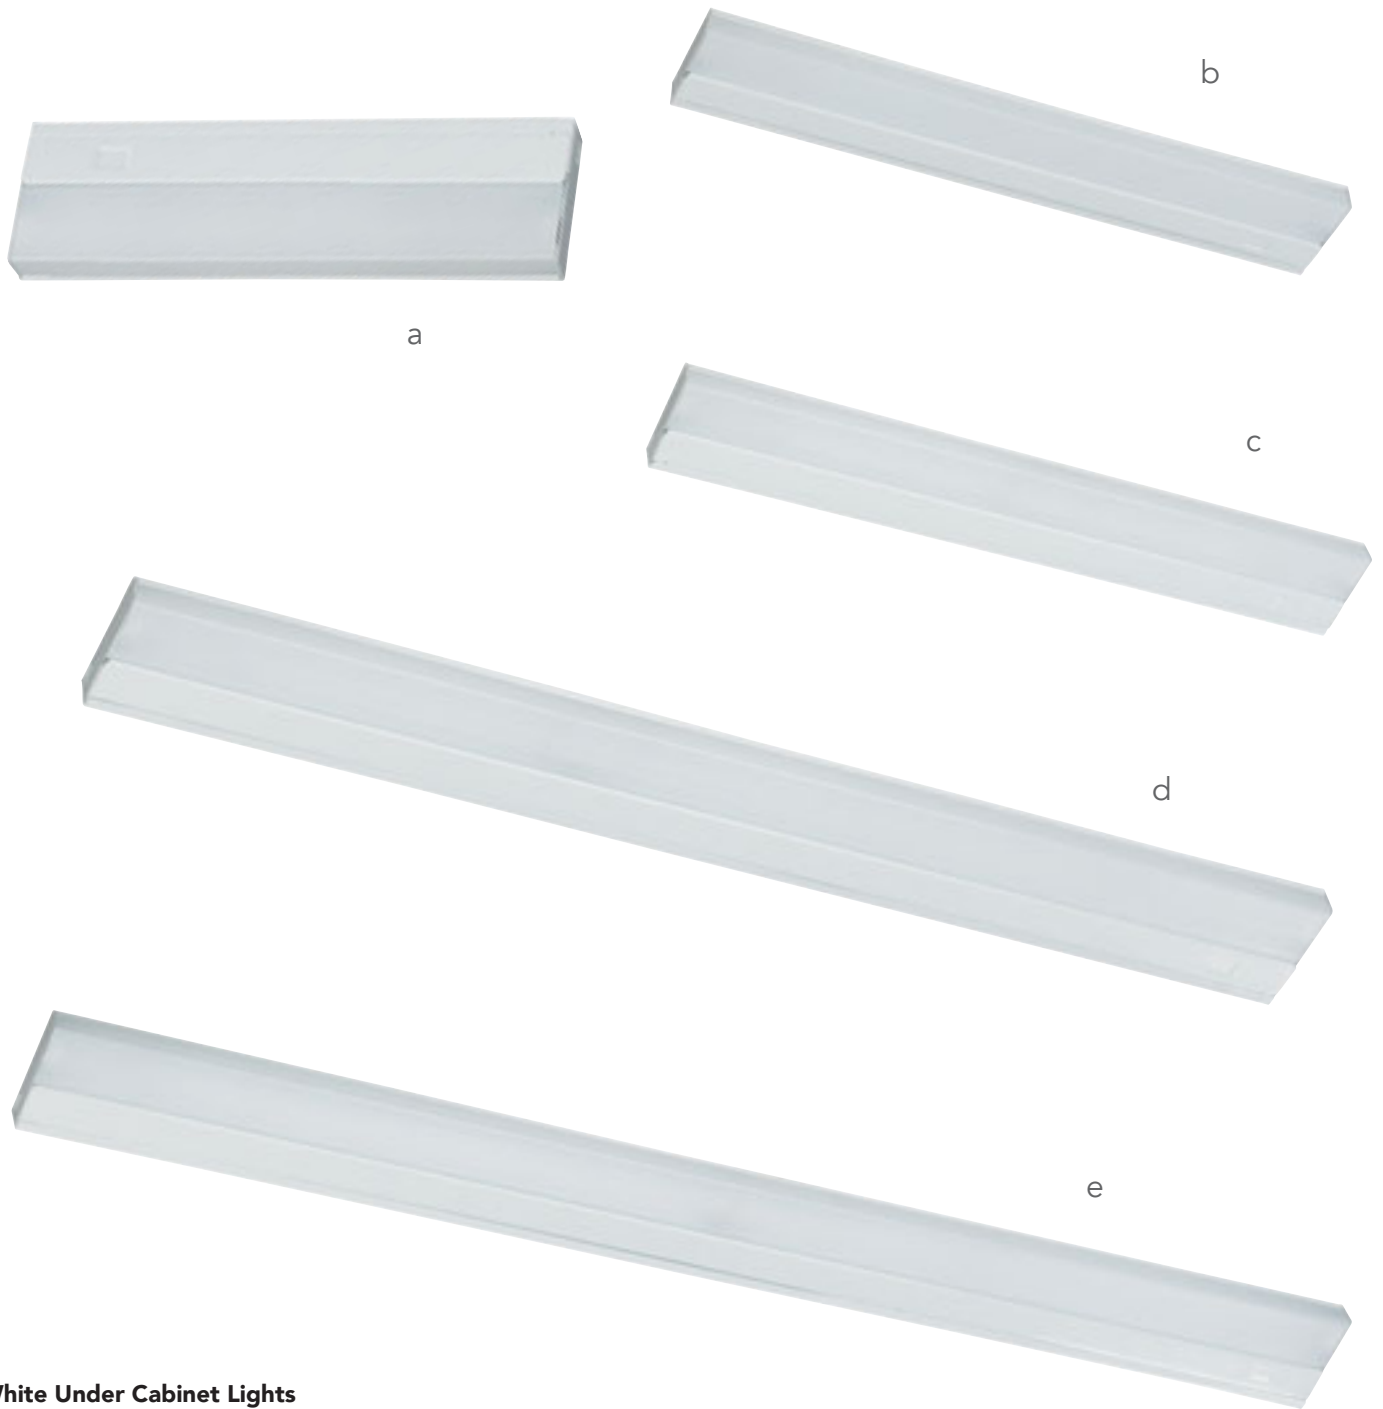

White Under Cabinet Lights

1. **a. 85212-1-6***
     12.25" (l) x 3.5" (w) x 1" (h) - (1) 8W T5 - 4100k (Included)
   - **b. 85221-1-6***
     21.25" (l) x 3.5" (w) x 1" (h) - (1) 13W T5 - 4100k (Included)
   - **c. 85224-2-6***
     24.5" (l) x 3.5" (w) x 1" (h) - (2) 8W T5 - 4100k (Included)
   - **d. 85233-2-6***
     33.5" (l) x 3.5" (w) x 1" (h) - (1) 8W T5 + (1) 13W T5 - 4100k (Included)
   - **e. 85242-2-6***
     42.5" (l) x 3.5" (w) x 1" (h) - (2) 13W T5 - 4100k (Included)
2. White | Matte White Acrylic
   Electronic Ballast - Normal Power Factor, Rapid Start - 120V
   Damp Listed | non-dimmable
   Optional On/Off Rocker Switch Included