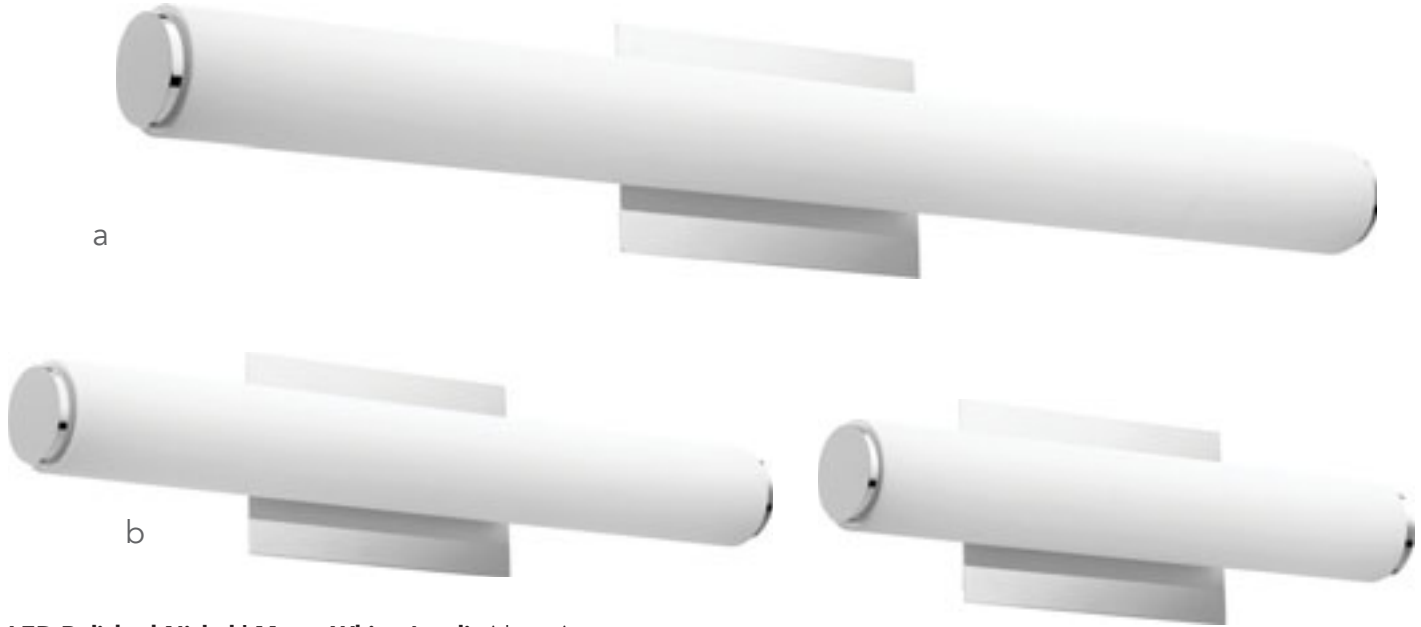

Additional Finishes:

LED Polished Nickel | Matte White Acrylic (shown)

a. 911-35-62*

34.5" (w) x 5.25" (h) x 3.75" (ext) - 26W, 3000k, 3440 lumens, 90CRI, 120V LED

b. 911-24-62*

23.5" (w) x 5.25" (h) x 3.75" (ext) - 18W, 3000k, 2380 lumens, 90CRI, 120V LED

c. 911-18-62*

18" (w) x 5.25" (h) x 3.75" (ext) - 13W, 3000k, 1720 lumens, 90CRI, 120V LED

*Dimmable with Triac Dimmer

**Driver mounts inside a 4" octagonal J-Box