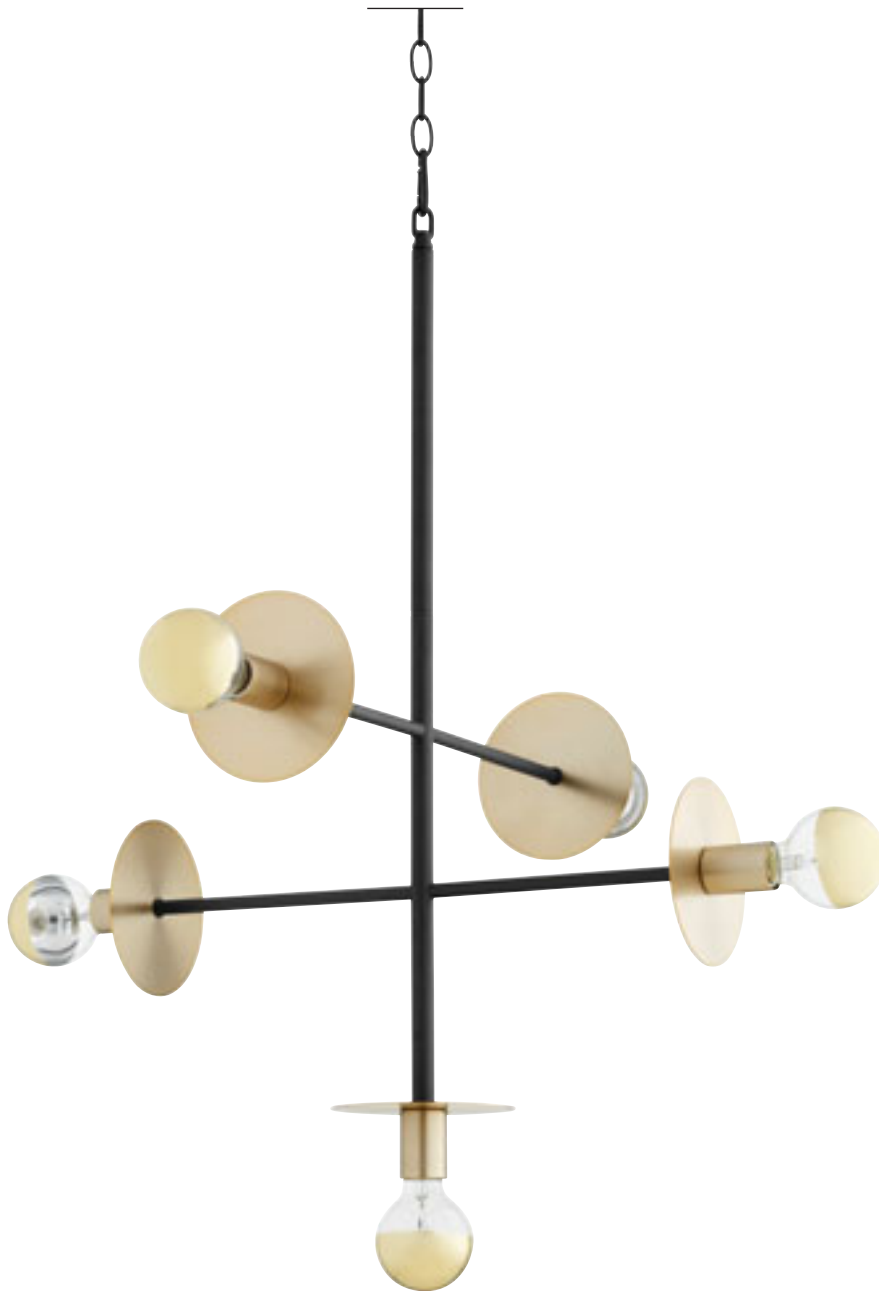

-80 AGB
Aged Brass
Clear Glass

Chandelier
6317-5-80

28" (w) x 20.5" (h)* - (5) 60W M

Aged Brass | Clear Glass

*Supplied with 2-8", 2-12", 2-16" stems and 1' of chain to customize hanging height.

Damp Listed

Island

6617-5-80

41" (l) x 6" (w) x 7.25" (h) - (5) 60W M

Aged Brass | Clear Glass

Damp Listed

Volán Series

	Item #	dimensions	bulbs	finish	page
	chandeliers				
	6317-5-80	28" (w) x 20.5" (h)	(5) 60W M	-80	125
	6317-8-80	32" (w) x 26" (h)	(8) 60W M	-80	124
	island				
	6617-5-80	41" (l) x 6" (w) x 7.25" (h)	(5) 60W M	-80	127
	pendant				
	3317-80	6" (w) x 6.25" (h)	(1) 100W M	-80	125
	vanities				
	5317-2-80	15.5" (w) x 8.5" (h) x 7.25" (ext)	(2) 100W M	-80	126
	5317-3-80	24" (w) x 8.5" (h) x 7.25" (ext)	(3) 100W M	-80	126
	5317-4-80	32" (w) x 8.5" (h) x 7.25" (ext)	(4) 100W M	-80	126
	wall sconce				
	5317-1-80	6" (w) x 12.75" (h) x 6.75" (ext)	(1) 100W M	-80	126

The Volán Series Available Finish:

-80 AGB
Aged Brass
Clear Glass

Voyager

NEW

Pendant

843-5-6980

24" (w) x 18.5" (h)* - (5) 100W M

Noir/Aged Brass