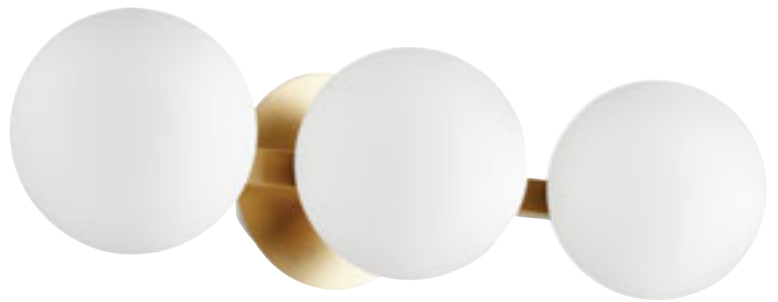

b

Aged Brass | Satin Opal Glass (shown)

a. 539-4-80

29.75" (w) x 6" (h) x 7.75" (ext) - (4) 60W M

b. 539-3-80

21.75" (w) x 6" (h) x 7.75" (ext) - (3) 60W M

c. 539-2-80

14" (w) x 6" (h) x 7.75" (ext) - (2) 60W M

d. 339-1-80 Wall Mount

6" (w) x 7" (h) x 7.75" (ext) - (1) 60W M

Additional Finishes:

Polished Nickel
Satin Opal Glass

539-4-62 - 4 Lights

539-3-62 - 3 Lights

539-2-62 - 2 Lights

339-1-62 - 1 Light Wall Mount

Satin Nickel
Satin Opal Glass

539-4-65 - 4 Lights

539-3-65 - 3 Lights

539-2-65 - 2 Lights

339-1-65 - 1 Light Wall Mount