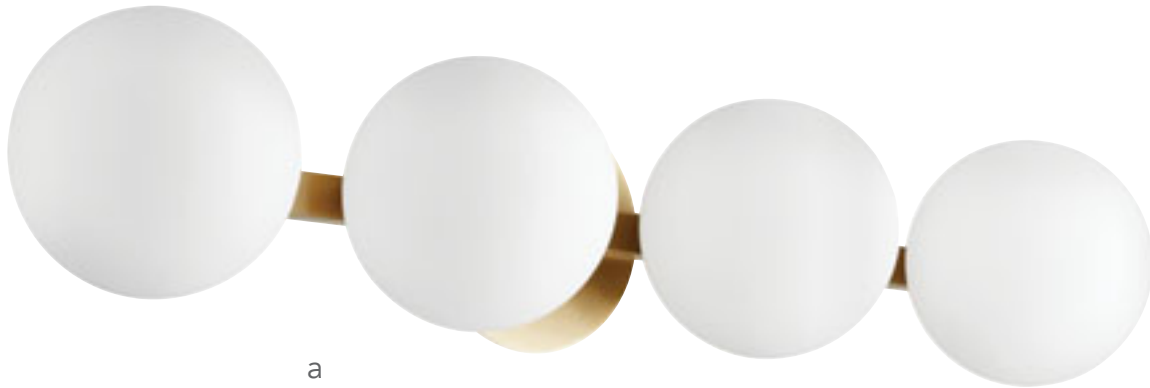

b. 5090-3-65

25.75"(w) x 9.25"(h) x 9"(ext) - (3) 100W M

c. 5090-2-65

16.5"(w) x 9.25"(h) x 9"(ext) - (2) 100W M

d. 5490-1-65 Wall Mount

7"(w) x 11.25"(h) x 8.75"(ext) - (1) 100W M

[5090 and 5490 series fixtures match the Rockwood family]