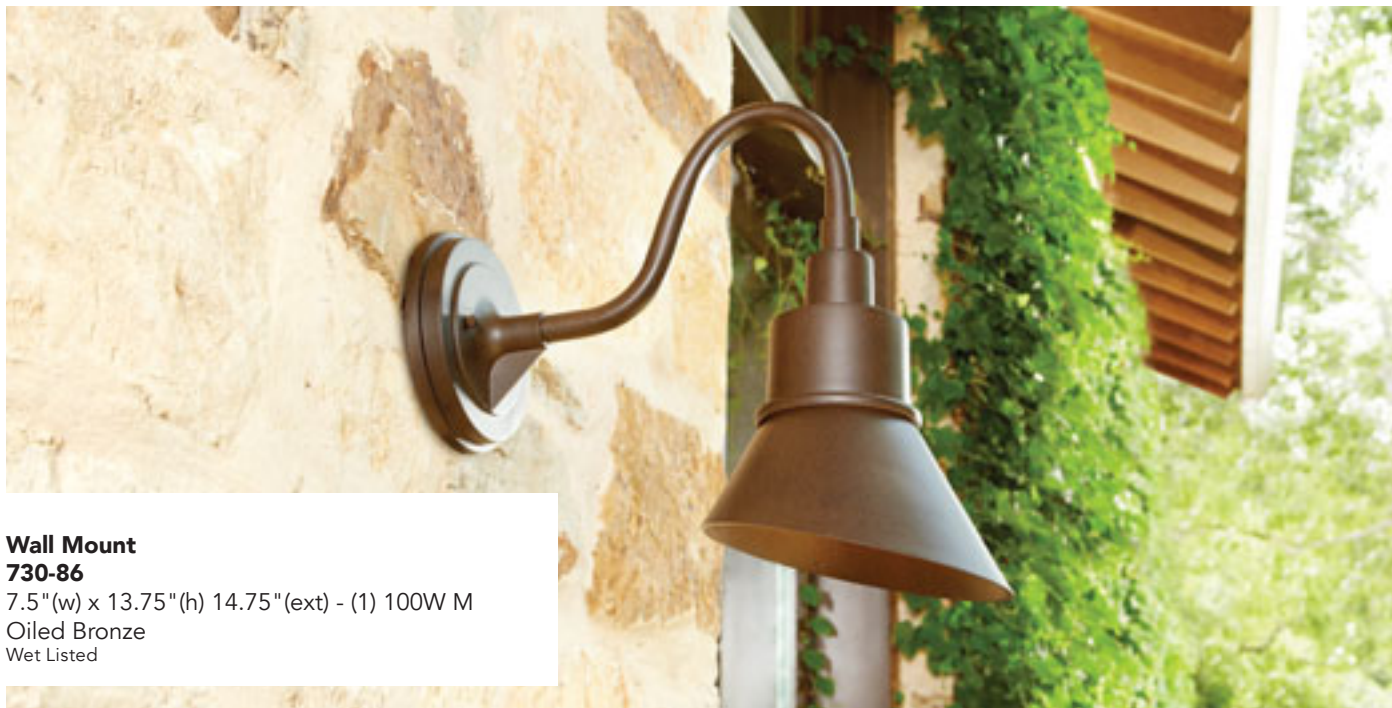

Wall Mount

767-11-86

11" (w) x 9.25" (h) x 12" (ext) - (1) 100W M

Oiled Bronze

Wet Listed

The Sombra Outdoor Series Available Finish:

-86 OB
Oiled Bronze

Torrey Outdoor