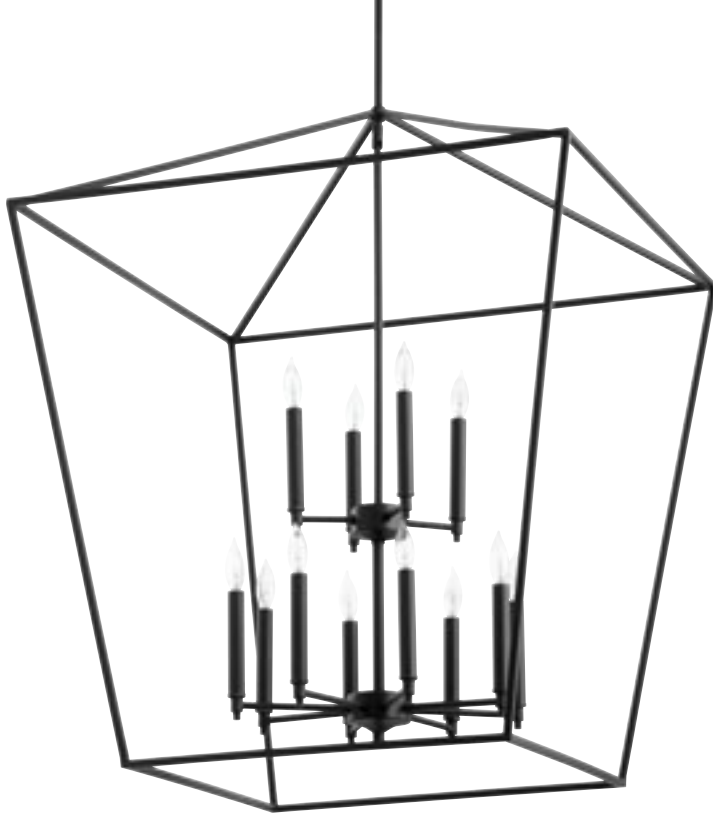

Entry

604-12-69**

29" (w) x 32.25" (h)* - (12) 60W C

Noir

*Supplied with 2-8", 2-12", 2-16" stems and 1' of chain to customize hanging height.

**Noir Finish is supplied with Noir, Satin Nickel and Aged Brass candle sleeves.