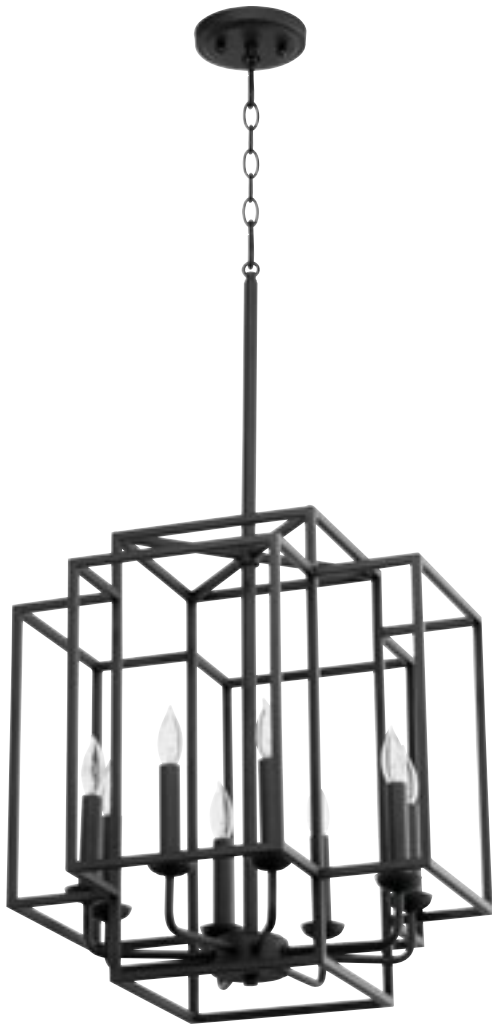

Pendant

6867-6-69**

16" (w) x 18.5" (h)* - (6) 60W C

Noir

*Supplied with 2-8", 2-12", 2-16" stems and 1' of chain to customize hanging height.

**Fixture supplied with Noir, Satin Nickel and Aged Brass candle sleeves.

Pendant

6867-8-69**

18" (w) x 19" (h)* - (8) 60W C

Noir

*Supplied with 2-8", 2-12", 2-16" stems and 1' of chain to customize hanging height.

**Fixture supplied with Noir, Satin Nickel and Aged Brass candle sleeves.

Torres Series

Item #	dimensions	bulbs	finishes	page
entry				
8867-12-69	22" (w) x 28.5" (h)	(12) 60W C	-69	122
pendants				
6867-6-69	16" (w) x 18.5" (h)	(6) 60W C	-69	123
6867-8-69	18" (w) x 19" (h)	(8) 60W C	-69	123