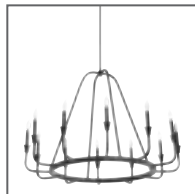

Marquee **090**
Aged Silver Leaf
Noir
Gold Leaf