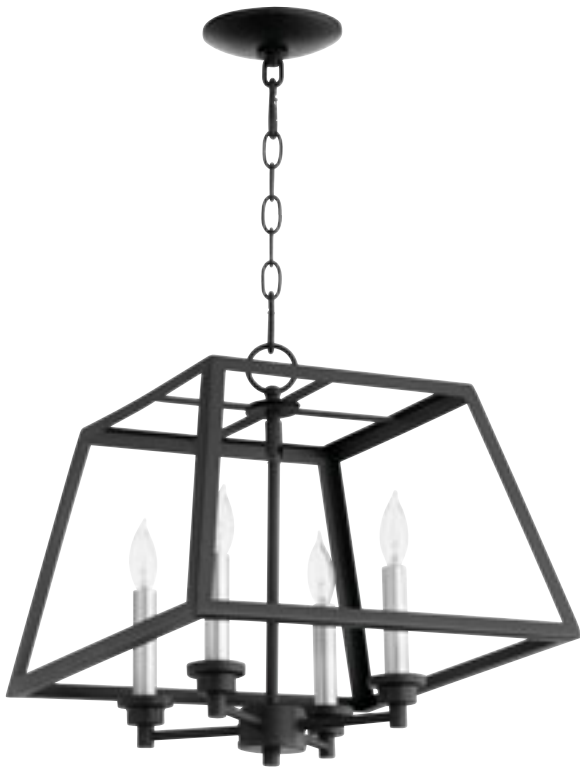

6864-6-69
21.5" (w) x 36" (h) - (6) 60W C
Noir/Satin Nickel

675-4-69*

15"(w) x 15.5"(h) - (4) 60W C

Noir

Damp Listed

*Supplied with Noir, Satin Nickel and Aged Brass candle sleeves.

676-4-69*

18"(w) x 21"(h) - (4) 60W C