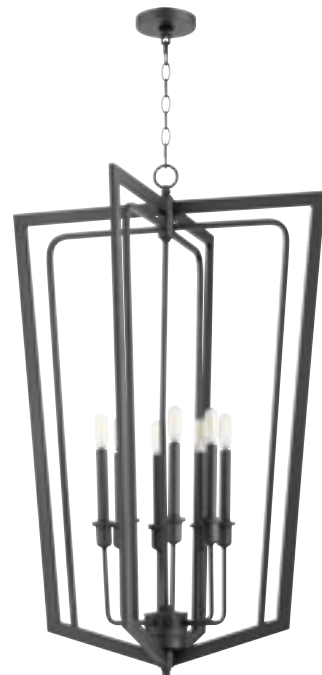

8114-8-69*

25"(w) x 38.75"(h)* - (8) 60W C

Noir

*Supplied with Noir, Satin Nickel and Aged Brass candle sleeves.