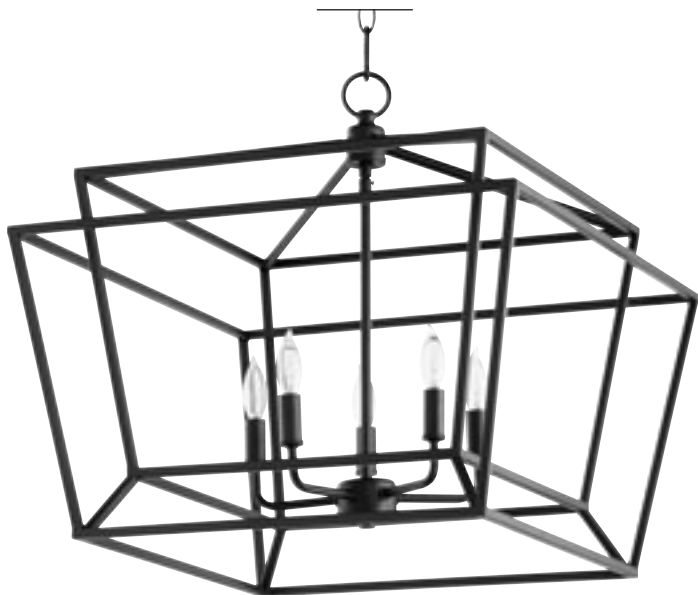

Monument

Nook

8407-5-69**

21" (w) x 20" (h) - (5) 60W C

Noir

**Noir Finish is supplied with Noir, Satin Nickel and Aged Brass candle sleeves.