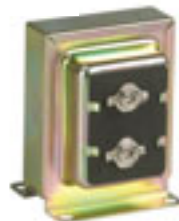

Recessed Chime Housing and Grill Cover

For use with Quorum International Chimes that cover 2-gang boxes. Chime (without the plastic cover) fits inside recessed housing. Can be installed vertically or horizontally.

7-100-8

Studio White

Chime

Two button chime with White plastic cover only. Chimes twice for front door and once for side door. Chime covers 2-gang box.

a. 7-102-06

White

Also Available:

7-101-06

White One button chime with White plastic cover only. Chimes twice for front door. Chime covers 2-gang box.

Transformers

b. 7-30

30W Transformer

For long runs using dual chimes or to increase chime note output if desired.

c. 7-15

15W Transformer

Replacement for dual chime kits or to increase chime note output if desired.

d. 7-10

10W Transformer

Replacement for single chime kits.

a

b

c

d