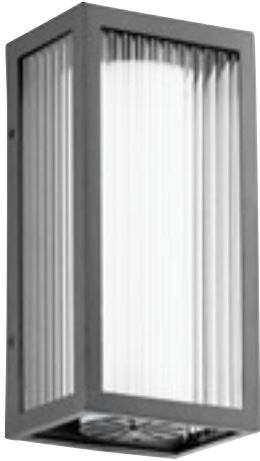

-69 NR
Noir
Satin Opal Glass

Pendant
7412-10-69
10"(w) x 16"(h) - (1) 100W M
Noir | Satin Opal Glass
Damp Listed

Post Lantern
7413-10-69
10"(w) x 19"(h) - (1) 100W M
Noir | Satin Opal Glass
Wet Listed

Maestro LED Outdoor