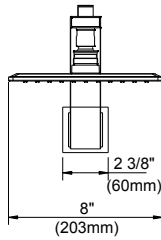

Flow Rate

Submittal Information:

Name: _____
Location: _____

Contractor: _____
Contact #: _____