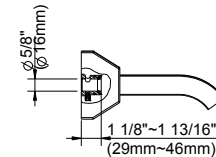

Flow Rate

Submittal Information:

Name: _____
Location: _____

Contractor: _____
Contact #: _____