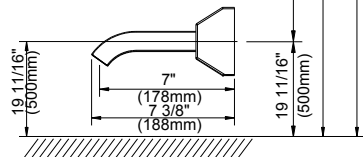

Flow Rate

Submittal Information:

Name: _____
Location: _____

Contractor: _____
Contact #: _____