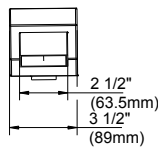

Flow Rate

Submittal Information:

Name: _____
Location: _____

Contractor: _____
Contact #: _____