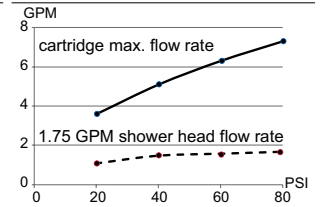

Flow Rate

Submittal Information:

Name: _____
Location: _____

Contractor: _____
Contact #: _____