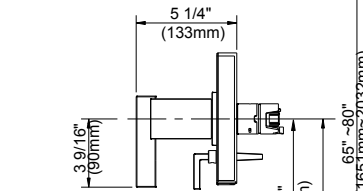

Flow Rate

Submittal Information:

Name: _____
Location: _____

Contractor: _____
Contact #: _____