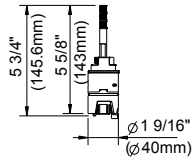

Flow Rate

Submittal Information:

Name: _____
Location: _____

Contractor: _____
Contact #: _____