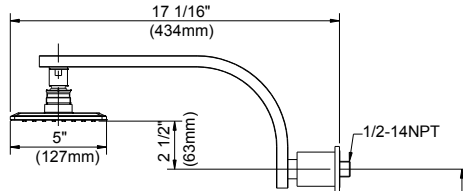

Flow Rate

Submittal Information:

Name: _____
Location: _____

Contractor: _____
Contact #: _____