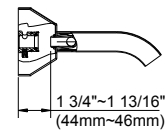

Flow Rate

Submittal Information:

Name: _____
Location: _____

Contractor: _____
Contact #: _____