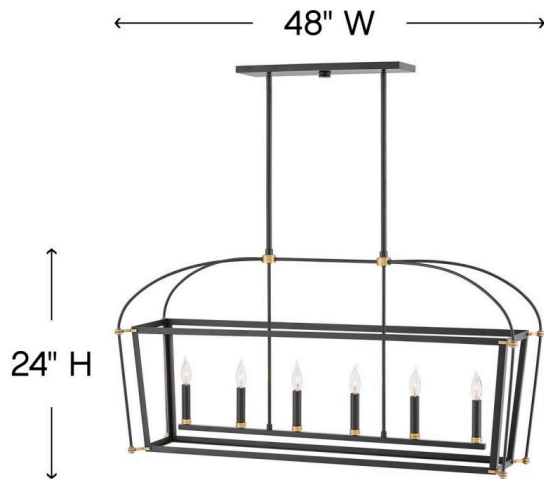

SELBY

4054BK

MEDIUM SIX LIGHT OPEN FRAME LINEAR

A new classic, Selby achieves timeless status with its airy, streamlined silhouette and extravagant arching top frame. Cast brass details, candelabra detailing and a chic Black finish are accentuated with Heritage Brass details for the ultimate in minimal elegance.

DETAILS	
FINISH:	Black
MATERIAL:	Steel
DIMMABLE:	YES - WITH DIMMABLE LAMP (NOT INCLUDED)

DIMENSIONS	
WIDTH:	48"
HEIGHT:	24"
DEPTH:	12
WEIGHT:	22.5lb

LIGHT SOURCE	
LIGHT SOURCE:	Socketed
WATTAGE:	6-5w Cand. LED, 60w Equiv.
VOLTAGE:	120v

MOUNTING	
CANOPY:	5.5"W X 19.5"L
LEAD WIRE:	1 X 120"
MAX HEIGHT:	56.5

SHIPPING	
CARTON LENGTH:	52
CARTON WIDTH:	16
CARTON HEIGHT:	28
CARTON WEIGHT:	37

PRODUCT DETAILS:

- Includes (2) 6" stems and (4) 12" stems to customize hanging height
- Dry Rated
- Classic, elegant lines and timeless details enhance a traditional space