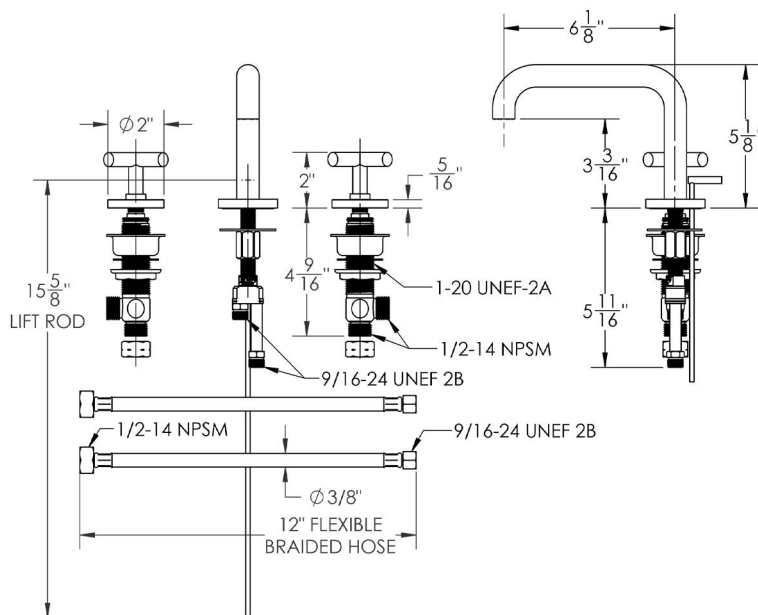

Contempo Slim Downtown Faucet with Round Escutcheons & Contempo Slim Cross Handles- 0.5 GPM

Model #: 7772-T461-0.5-

FEATURES:

- All brass 8" - 12" widespread faucet includes brass pop-up drain with overflow
- 1/4 turn ceramic valves
- Stationary Spout
- Available Flow Rates: 1.5, 1.2 & 0.5 GPM. Additional flow rate (aerator) options available. Contact JACLO.
- 5 3/4" spout reach
- Spout Hole Size Min-Max: 1 1/2" - 1 7/8"
- Valve Hole Size Min-Max: 1 1/8" - 1 5/8"
- Countertop Thickness Min-Max: 9/16" - 2 1/8"

SPECIFICATION DRAWING:

AVAILABLE HANDLES:

COMPLIANCES: