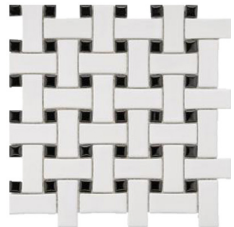

Carolina

12 x 12 Penny Round

- Black
- French Gray
- Navy
- Red
- White

1" Hex Mosaic

- Black
- White

1 x 1 Mosaic

- Black
- White

Black and White Hex

Black and White Penny Round

French Gray and White Penny Round

Antique White

12 x 12 Herringbone Mosaic

- White

12 x 12 Diamond Herringbone Mosaic

White

12 x 12 Basketweave Mosaic

- White & Black
- White & French Gray

12 x 12 Pinwheel Mosaic

- White & Black

12 x 12 Octagon Mosaic

- Pure

12 x 12 Octagon Mosaic

- Pure & Black
- White & French Gray

2" Hex Mosaic