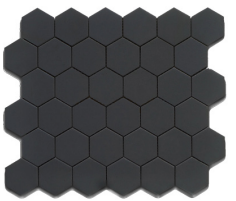

Carolina

12 x 12 Penny Round

- Black
- French Gray
- Navy
- Red
- White

1" Hex Mosaic

- Black
- White

1 x 1 Mosaic

- Black
- White

Black and White Hex

Black and White Penny Round

French Gray and White Penny Round

Antique White

12 x 12 Herringbone Mosaic

- White

12 x 12 Diamond Herringbone Mosaic

White

12 x 12 Basketweave Mosaic

- White & Black
- White & French Gray

12 x 12 Pinwheel Mosaic

- White & Black

12 x 12 Octagon Mosaic

- Pure

12 x 12 Octagon Mosaic

- Pure & Black
- White & French Gray

2" Hex Mosaic

- Black
- White

2 x 2 Mosaic

- Black
- French Gray
- Pure
- Warm Gray

12" x 12" Beveled Brick Mosaic

- Arctic
- Black
- French Gray
- Pure

12 x 12 Lantern Mosaic

- White

SKYLINE