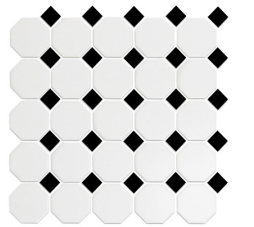

Carolina

12 x 12 Penny Round

- Black
- French Gray
- Navy
- Red
- White

1" Hex Mosaic

- Black
- White

1 x 1 Mosaic

- Black
- White

Black and White Hex

Black and White Penny Round

French Gray and White Penny Round

Antique White

12 x 12 Herringbone Mosaic

- White

12 x 12 Diamond Herringbone Mosaic

White

12 x 12 Basketweave Mosaic

- White & Black
- White & French Gray

12 x 12 Pinwheel Mosaic

- White & Black

12 x 12 Octagon Mosaic

- Pure

12 x 12 Octagon Mosaic

- Pure & Black
- White & French Gray

2" Hex Mosaic

- Black
- White

2 x 2 Mosaic

- Black
- French Gray
- Pure
- Warm Gray

12" x 12" Beveled Brick Mosaic

- Arctic
- Black
- French Gray
- Pure

12 x 12 Lantern Mosaic

- White

SKYLINE