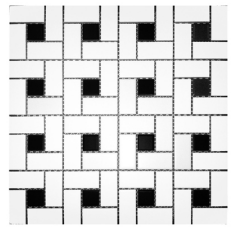

Carolina

12 x 12 Penny Round

- Black
- French Gray
- Navy
- Red
- White

1" Hex Mosaic

- Black
- White

1 x 1 Mosaic

- Black
- White

Black and White Hex

Black and White Penny Round

French Gray and White Penny Round

Antique White

12 x 12 Herringbone Mosaic

- White

12 x 12 Diamond Herringbone Mosaic

White

12 x 12 Basketweave Mosaic

- White & Black
- White & French Gray

12 x 12 Pinwheel Mosaic

- White & Black

12 x 12 Octagon Mosaic

- Pure

12 x 12 Octagon Mosaic

- Pure & Black
- White & French Gray

2" Hex Mosaic